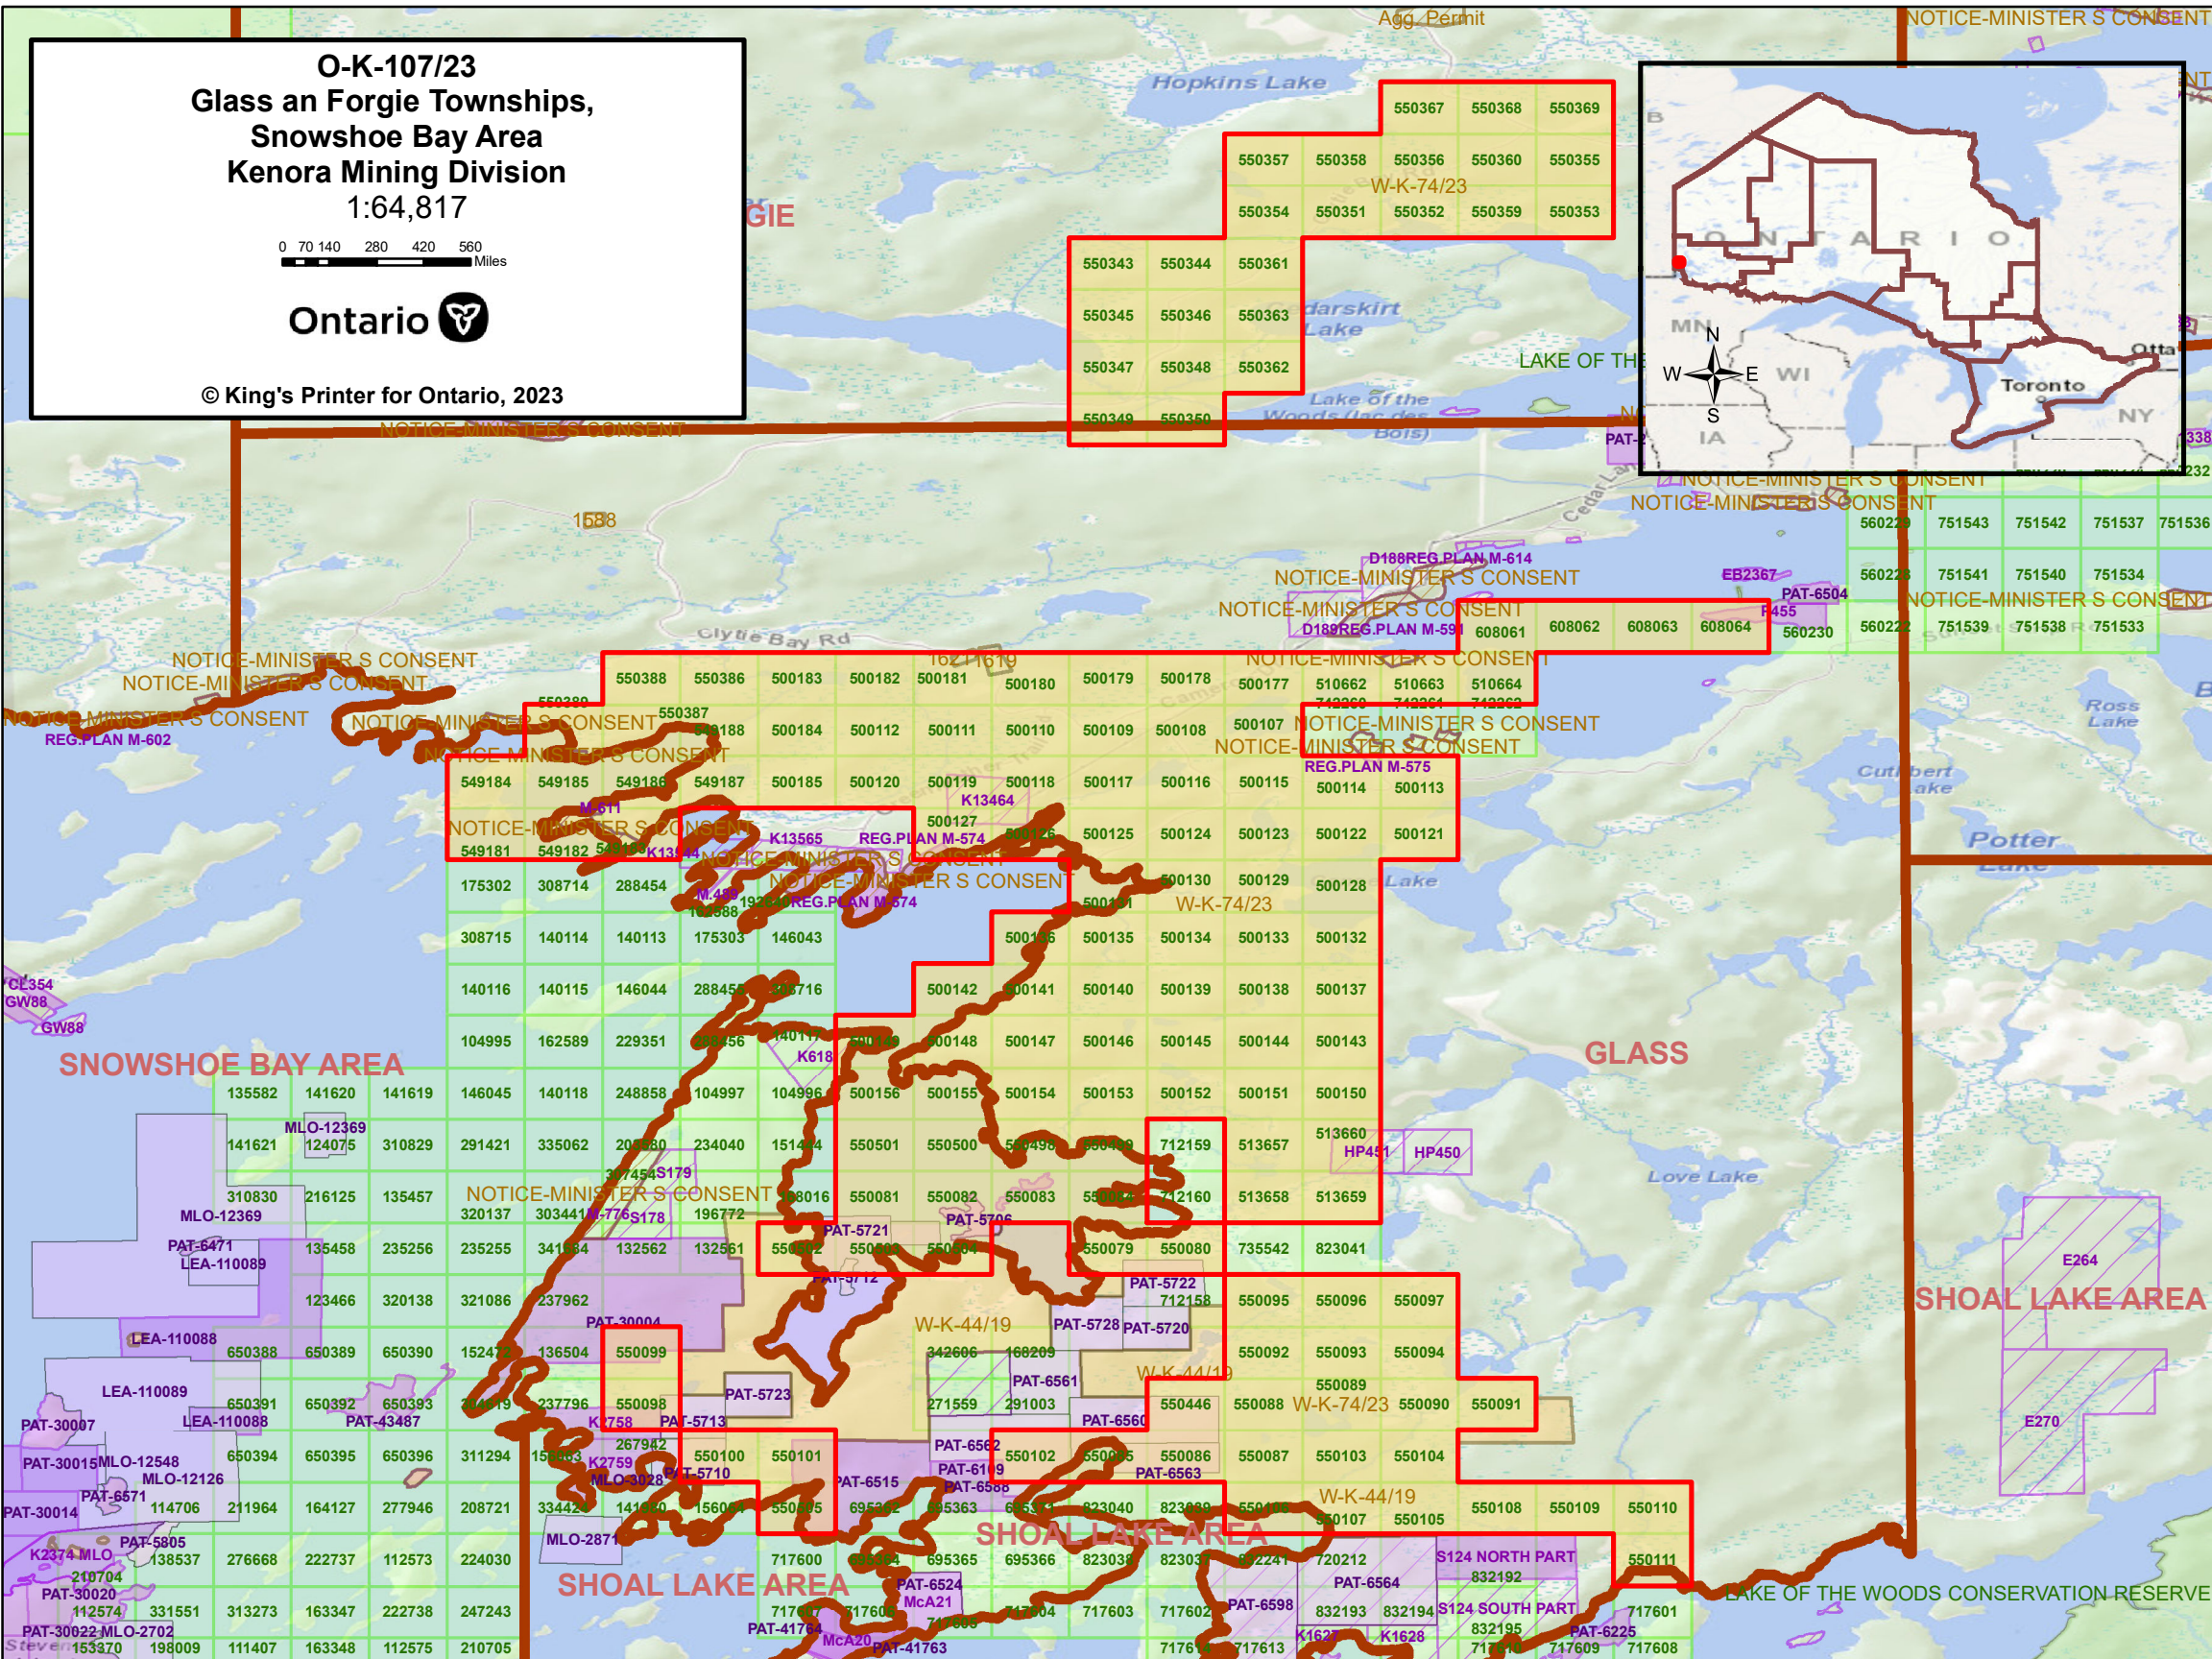

ORDER

SECTION 35, THE MINING ACT, R.S.O. 1990

ORDER NO. O-K-107/23

The SURFACE RIGHTS and MINING RIGHTS of the area outlined in red on the attached sketch, situated in the Glass and Forgie Townships, and the Snowshoe Bay Area, Kenora Mining Division, containing 3097.41 hectares more or less, were withdrawn from prospecting, mining claim registration, sale and lease by Order W-K-74/23 while the Ministry determined the status of the lands.

Withdrawal Order W-K-74/23 is hereby revoked and the lands are REOPENED for prospecting, mining claim registration, sale and lease, unless the lands are otherwise not open for these activities under any other provision of the Mining Act.

This order comes into effect upon signing.

Date: July 31, 2023

James Schweyer

James Schweyer, Provincial Mining Recorder
Mining Lands Section
Mines and Minerals Division

Time: 2:46 pm

Copies:

Senior Manager, Mining Lands Section, MINES, Sudbury
Provincial Mining Recorder, MINES, Sudbury
Provincial Lands Specialist – CLR

O-K-107/23
Glass and Forgie Townships,
Snowshoe Bay Area
Kenora Mining Division
1:64,817

© King's Printer for Ontario, 2023

550367	550368	550369		
550357	550358	550356	550360	550355
550354	550351	550352	550359	550353