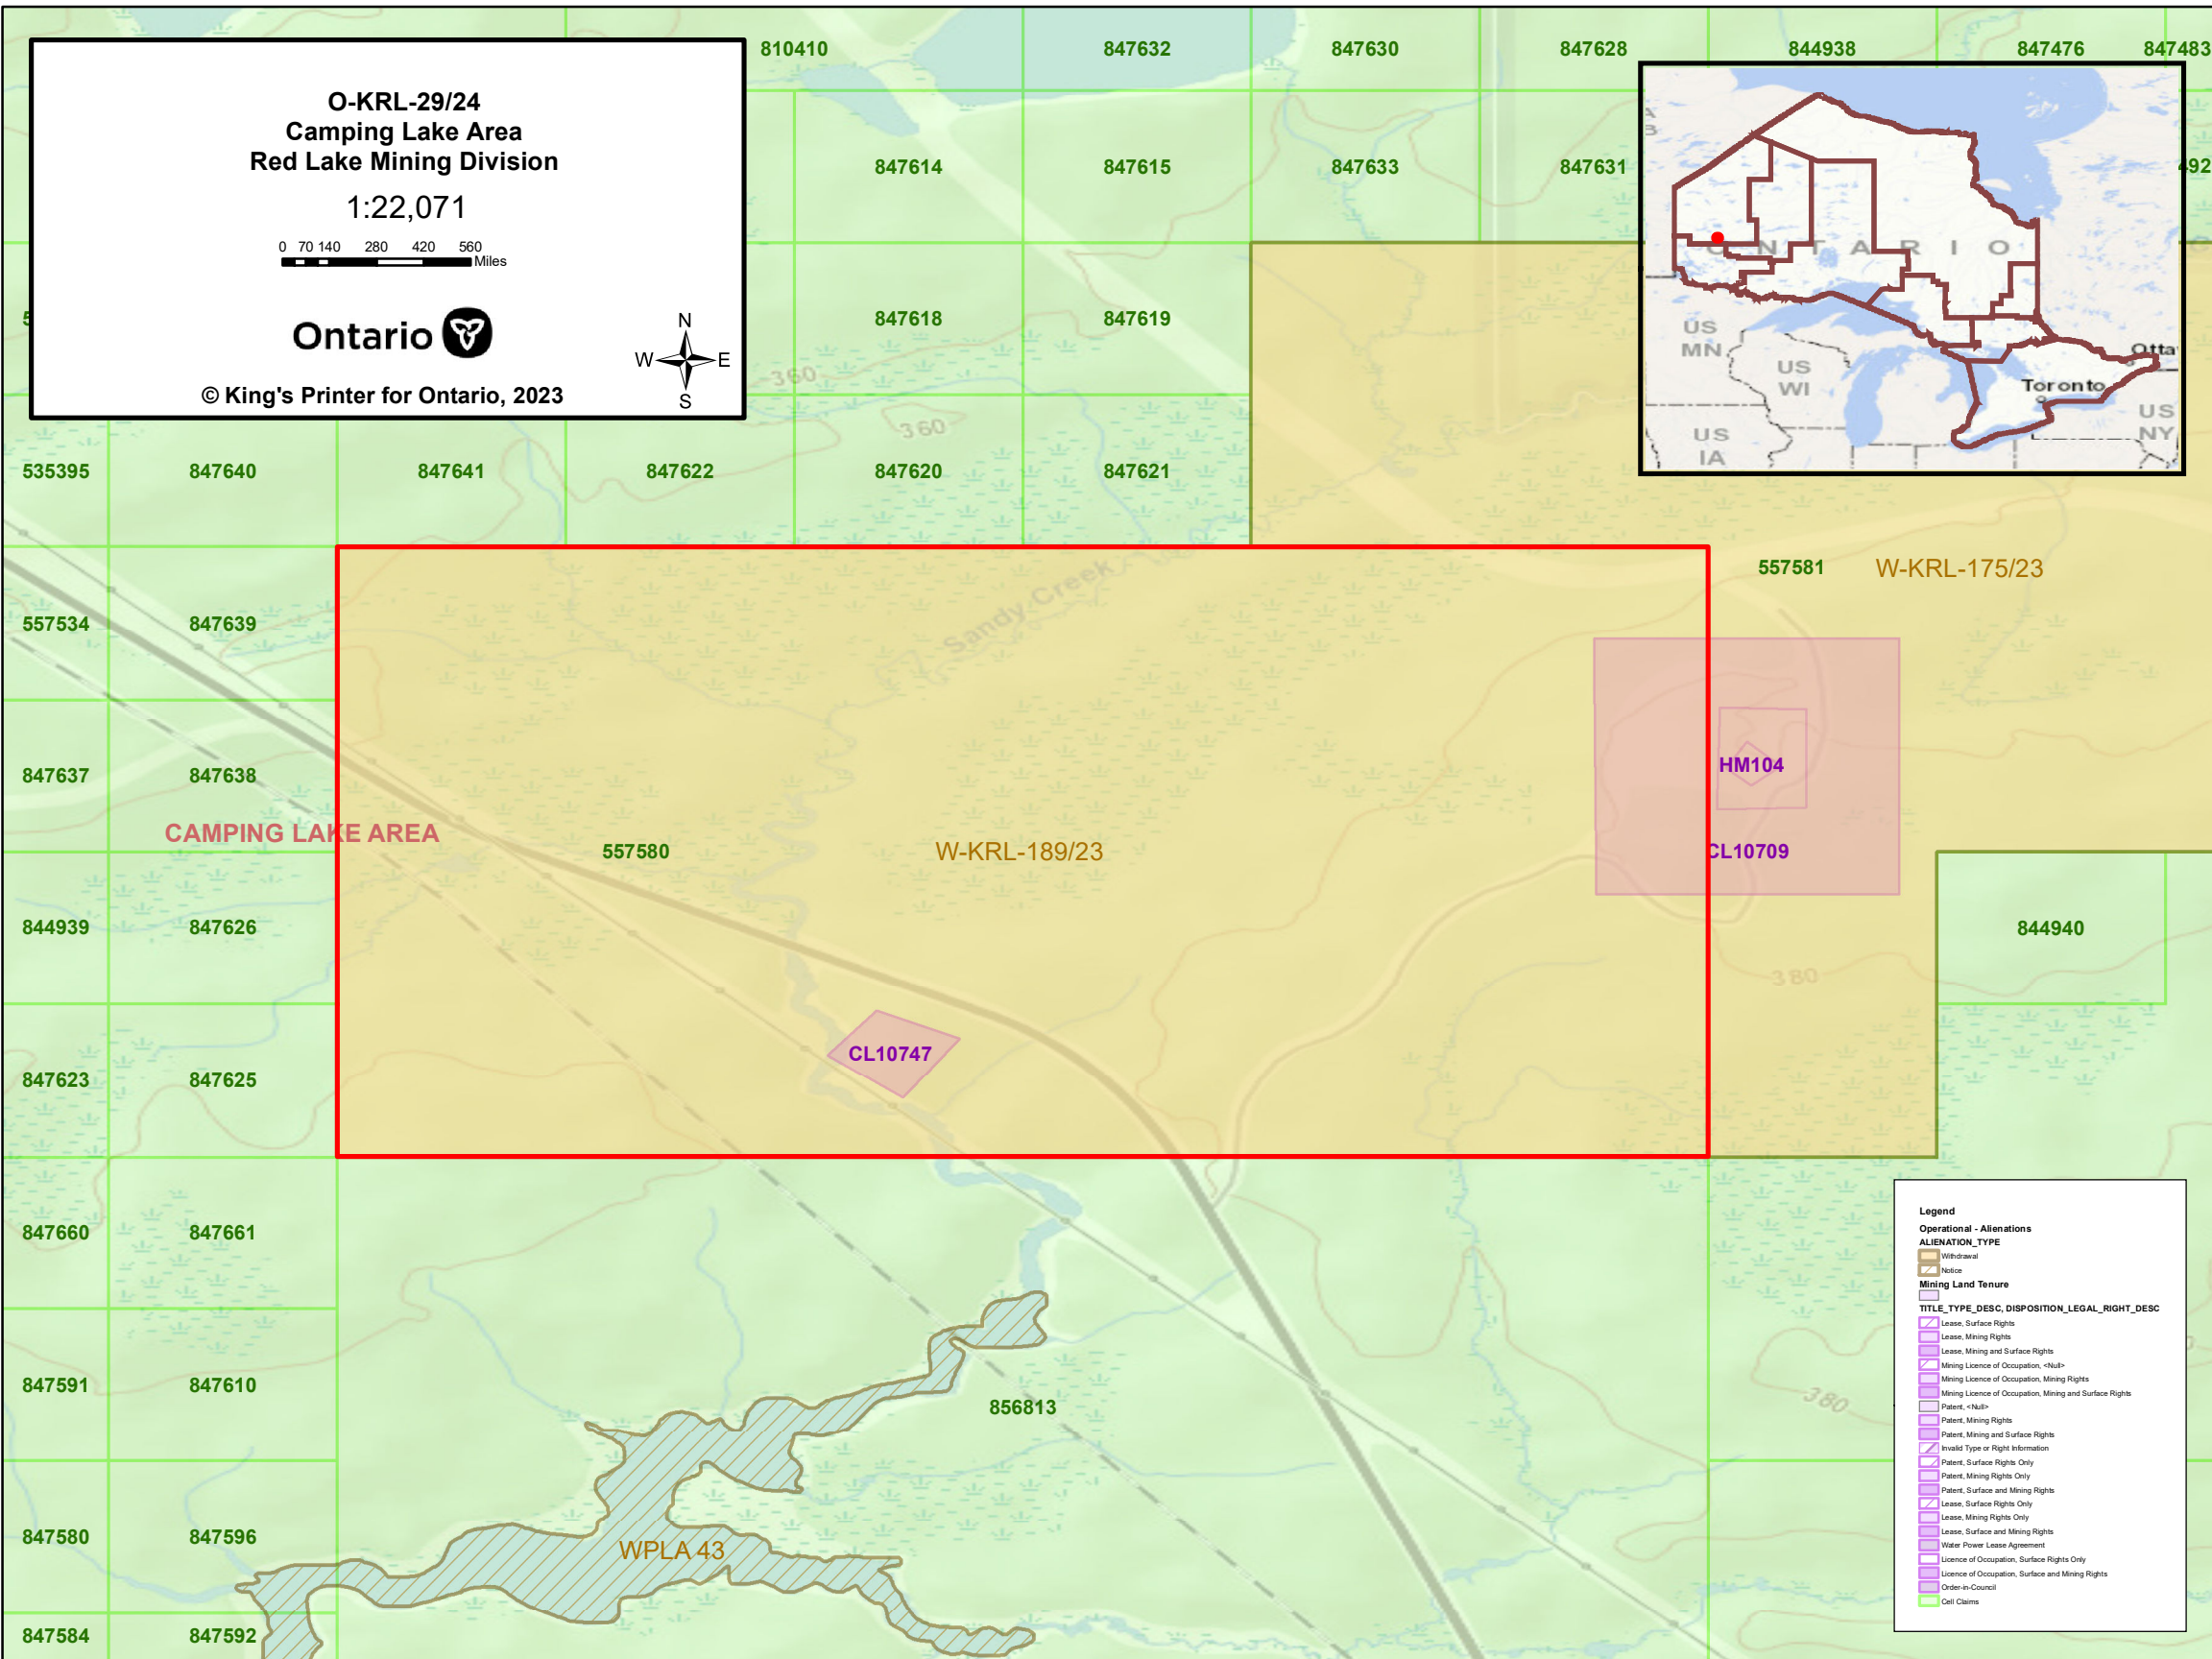

ORDER

SECTION 35, THE MINING ACT, R.S.O. 1990

ORDER NO. O-KRL-29/24

The SURFACE RIGHTS and MINING RIGHTS of the area outlined in red on the attached sketch, situated in the Camping Lake Area, Red Lake Mining Division, containing 491.33 hectares more or less, were withdrawn from prospecting, mining claim registration, sale and lease by Order W-KRL-189/23 while the Ministry determined the status of the lands.

Withdrawal Order W-KRL-189/23 is hereby revoked and the lands are REOPENED for prospecting, mining claim registration, sale and lease, unless the lands are otherwise not open for these activities under any other provision of the Mining Act.

O-KRL-29/24
Camping Lake Area
Red Lake Mining Division

1:22,071

© King's Printer for Ontario, 2023

CAMPING LAKE AREA

557580

W-KRL-189/23

557581

W-KRL-175/23

HM104

CL10709

844940

CL10747

856813

WPLA 43

Legend	
Operational - Alienations	
ALIENATION_TYPE	
	Withdrawal
	Notice
Mining Land Tenure	
TITLE_TYPE_DESC, DISPOSITION_LEGAL_RIGHT_DESC	
	Lease, Surface Rights
	Lease, Mining Rights
	Lease, Mining and Surface Rights
	Mining Licence of Occupation, <Null>
	Mining Licence of Occupation, Mining Rights
	Mining Licence of Occupation, Mining and Surface Rights
	Patent, <Null>
	Patent, Mining Rights
	Patent, Mining and Surface Rights
	Invalid Type or Right Information
	Patent, Surface Rights Only
	Patent, Mining Rights Only
	Patent, Surface and Mining Rights
	Lease, Surface Rights Only
	Lease, Mining Rights Only
	Lease, Surface and Mining Rights
	Water Power Lease Agreement
	Licence of Occupation, Surface Rights Only
	Licence of Occupation, Surface and Mining Rights
	Order-in-Council
	Cell Claims