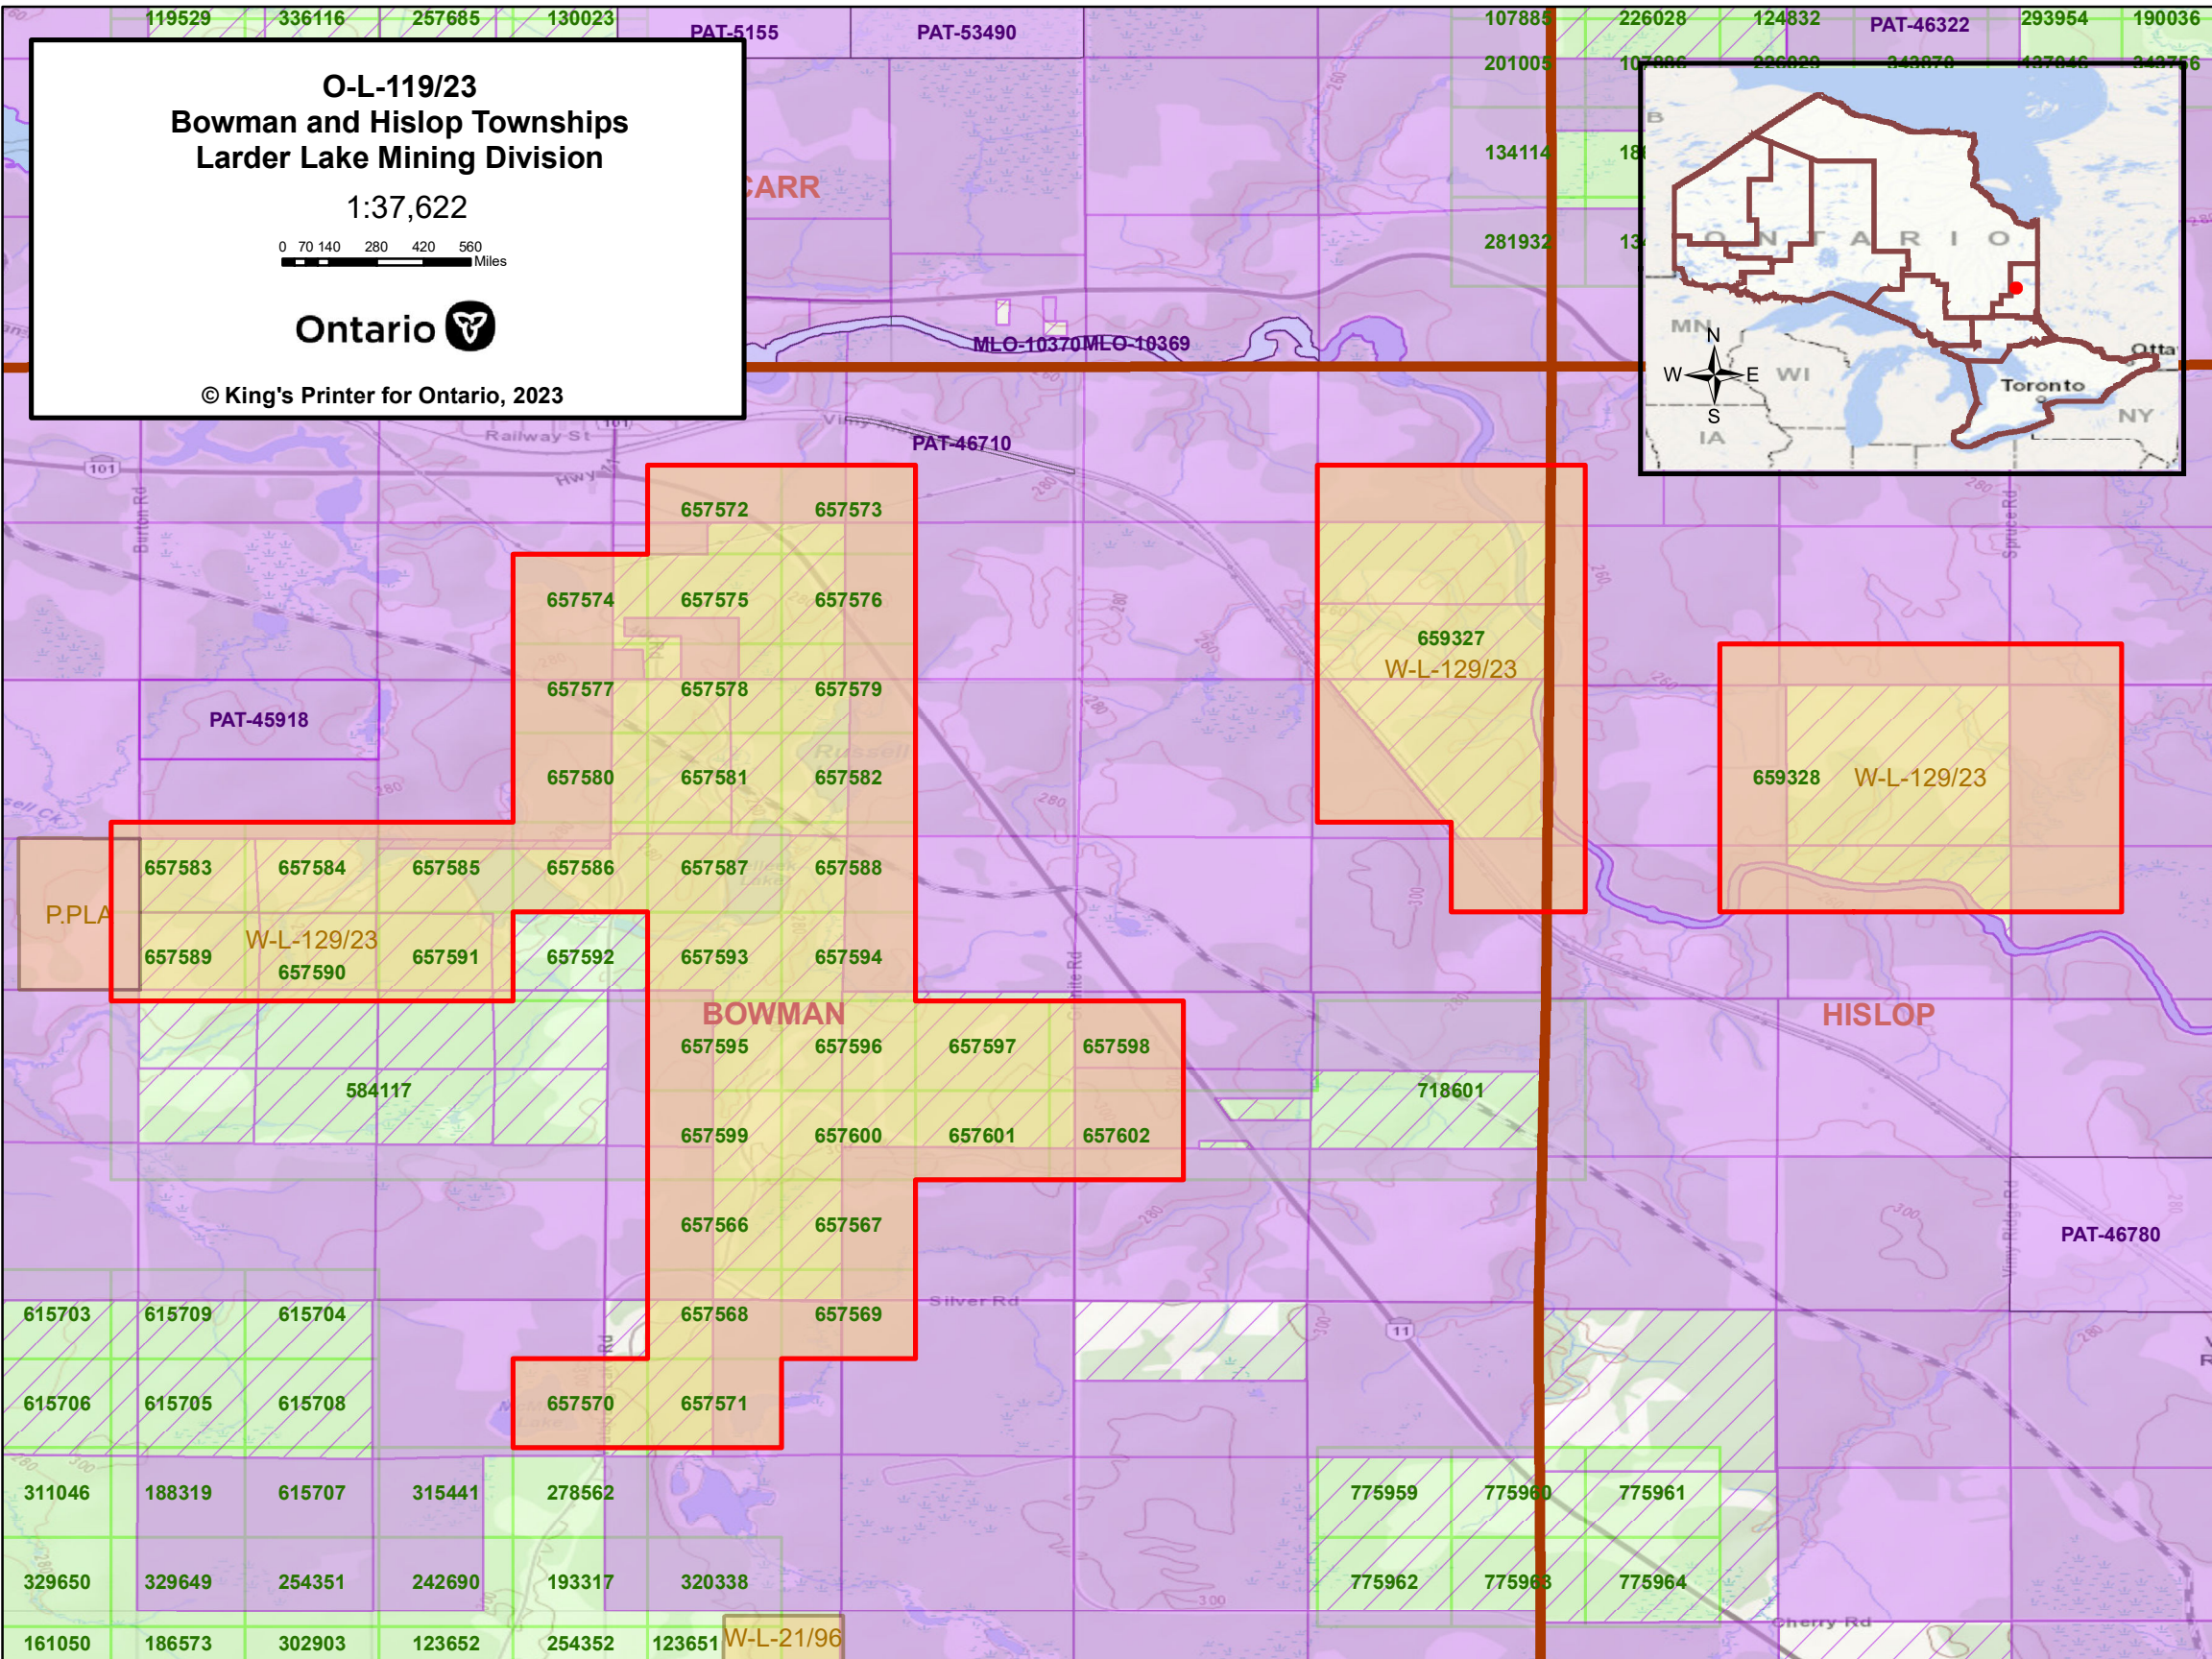

ORDER

SECTION 35, THE MINING ACT, R.S.O. 1990

ORDER NO. O-L-119/23

The SURFACE RIGHTS and MINING RIGHTS of the area outlined in red on the attached sketch, situated in Bowman and Hislop Townships, Larder Lake Mining Division, containing 1155.31 hectares more or less, were withdrawn from prospecting, mining claim registration, sale and lease by Order W-L-129/23 while the Ministry determined the status of the lands.

Withdrawal Order W-L-129/23 is hereby revoked and the lands are REOPENED for prospecting, mining claim registration, sale and lease, unless the lands are otherwise not open for these activities under any other provision of the Mining Act.

119529 336116 257685 130023

PAT-5155 PAT-53490

107885 226028 124832 PAT-46322 293954 190036

O-L-119/23 Bowman and Hislop Townships Larder Lake Mining Division

1:37,622

© King's Printer for Ontario, 2023

657572 657573