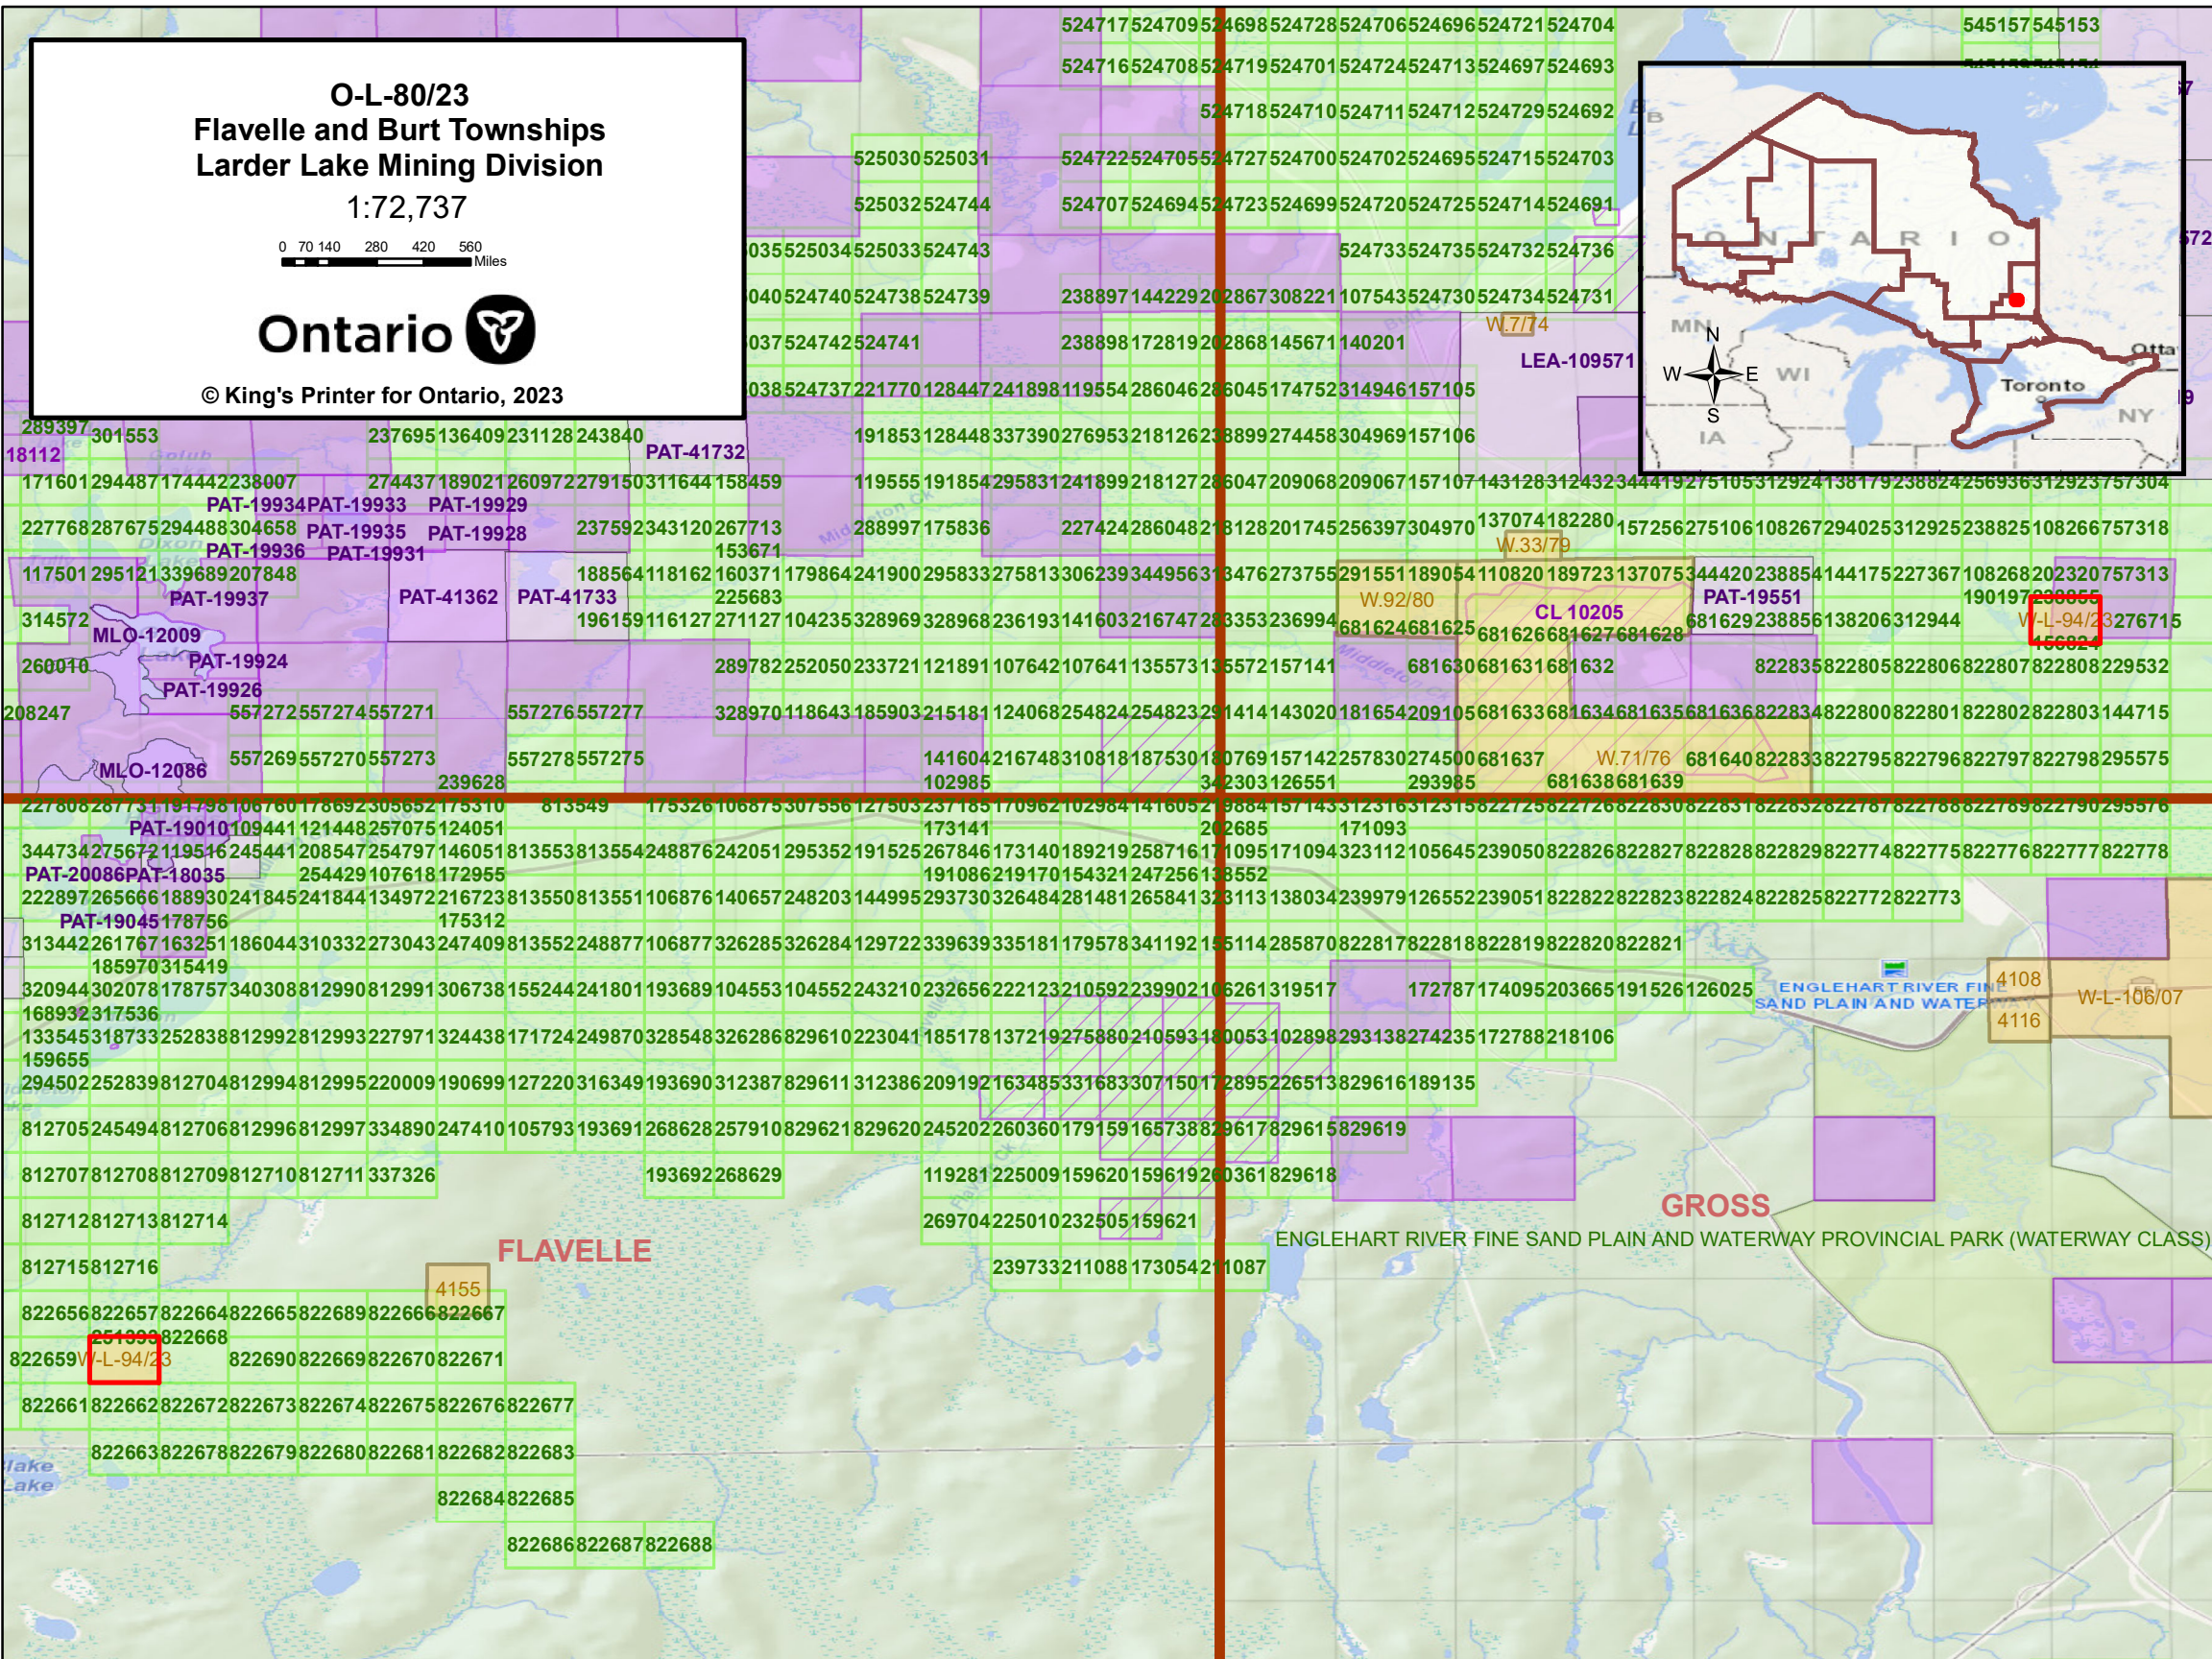

ORDER

SECTION 35, THE MINING ACT, R.S.O. 1990

ORDER NO. O-L-80/23

The SURFACE RIGHTS and MINING RIGHTS of the area outlined in red on the attached sketch, situated in the Townships of Burt and Flavelle, Larder Lake Mining Division, containing 43.185 hectares more or less, were withdrawn from prospecting, mining claim registration, sale and lease by Order W-L-94/23 while the Ministry determined the status of the lands.

Withdrawal Order W-L-94/23 is hereby revoked and the lands are REOPENED for prospecting, mining claim registration, sale and lease, unless the lands are otherwise not open for these activities under any other provision of the Mining Act.

This order comes into effect upon signing.

Date: May 29, 2023

James Schweyer

James Schweyer, Provincial Mining Recorder
Mining Lands Section
Mines and Minerals Division

Time: 3:19 pm

Copies:

Senior Manager, Mining Lands Section, MINES, Sudbury
Provincial Mining Recorder, MINES, Sudbury
Provincial Lands Specialist – CLR

O-L-80/23
Flavelle and Burt Townships
Larder Lake Mining Division

1:72,737

© King's Printer for Ontario, 2023

FLAVELLE

GROSS

ENGLEHART RIVER FINE SAND PLAIN AND WATERWAY PROVINCIAL PARK (WATERWAY CLASS)

822656822657 822664822665 8226689 822666 822667
251999 822668
822659 W-L-94/23 822690 822669 822670 822671
822661 822662 822672 822673 822674 822675 822676 822677
822663 822678 822679 822680 822681 822682 822683
822684 822685
822686 822687 822688