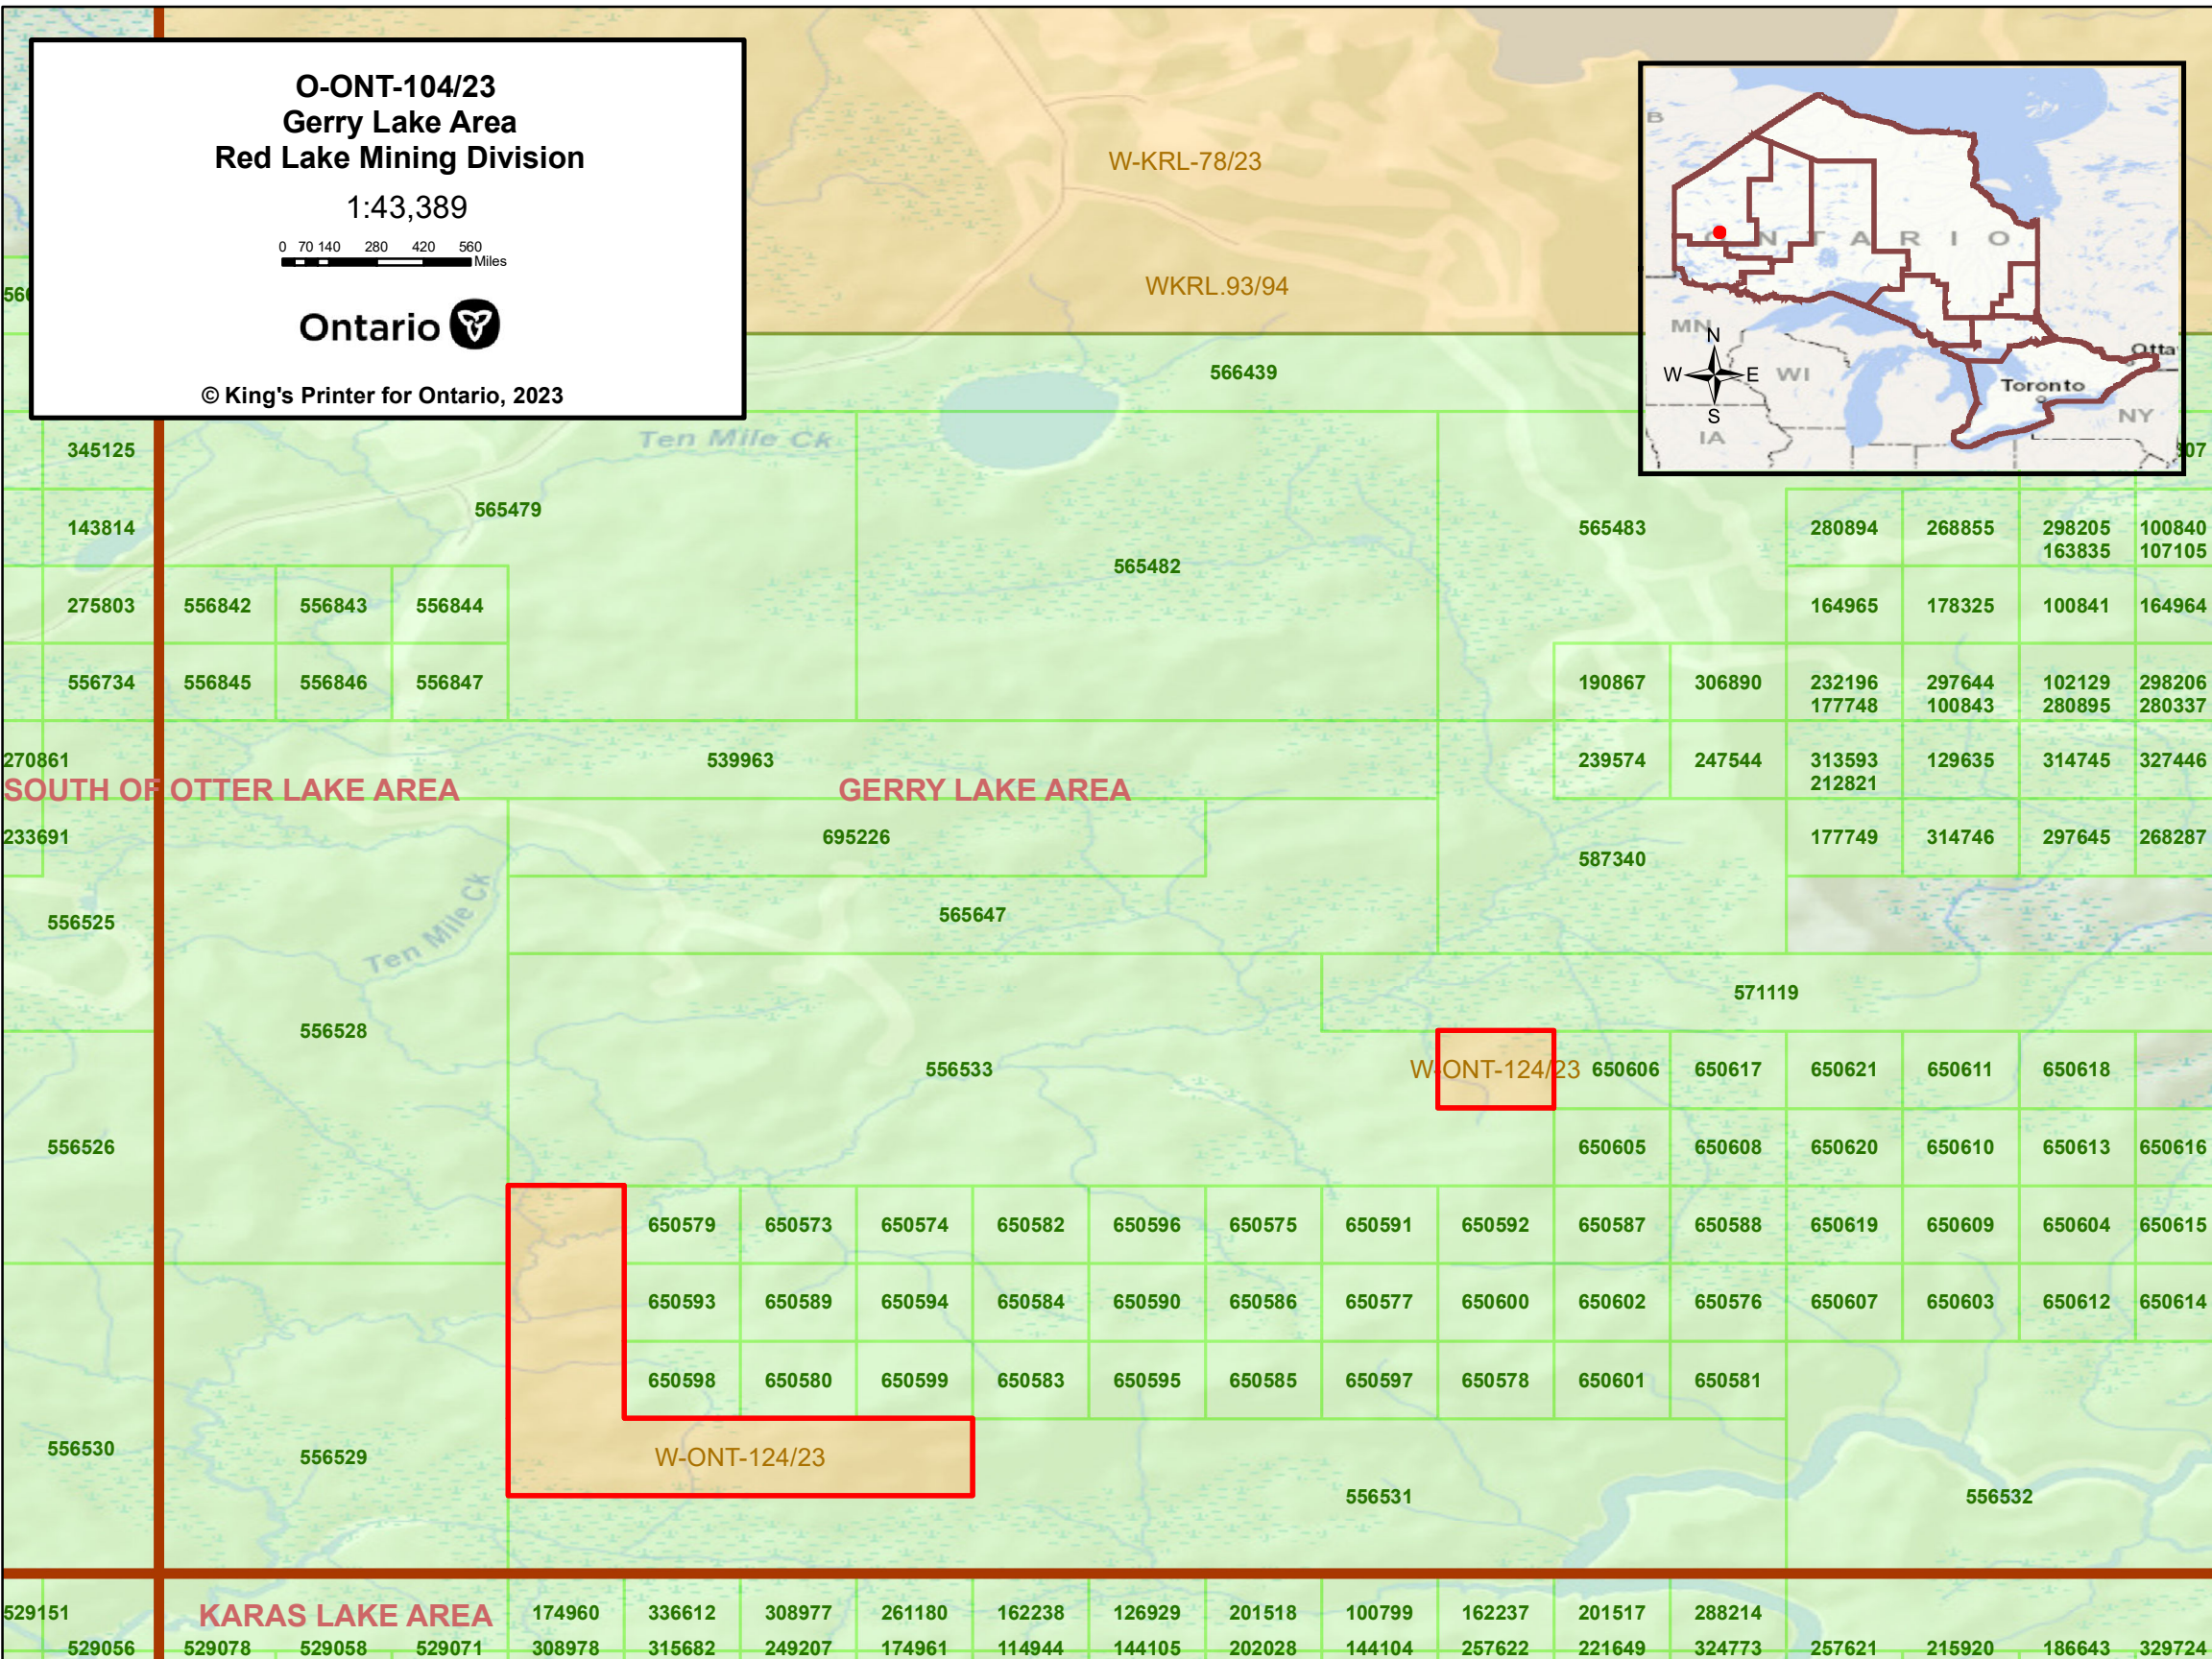

**O-ONT-104/23
Gerry Lake Area
Red Lake Mining Division**

1:43,389

© King's Printer for Ontario, 2023

345125

143814

275803

556734

270861

233691

556525

556528

556526

556530

529151

529056

565479

556842

556843

556844

556845

556846

556847

539963

695226

556525

556528

556526

556530

529151

529056

565479

556842

556843

556844

556845

556846

556847

539963

695226

556525

556528

556526

556530

529151

529056

W-KRL-78/23

WKRL.93/94

566439

565482

539963

695226

565647

556533

556530

W-ONT-124/23

556531

556532

565483

190867

239574

587340

571119

W-ONT-124/23

650606

650617

650621

650611

650618

650605

650608

650620

650610

650613

650616

650579

650573

650574

650582

650596

650575

650591

650592

650587

650588

650619

650609

650604

650615

650593

650589

650594

650584

650590

650586

650577

650600

650602

650576

650607

650603

650612

650614

650598

650580

650599

650583

650595

650585

650597

650578

650601

650581

280894

268855

298205

100840

164965

178325

100841

164964

232196

177748

297644

100843

102129

280895

298206

280337

313593

212821

129635

314745

327446

177749

314746

297645

268287

174960

336612

308977

261180

162238

126929

201518

100799

162237

201517

288214

308978

315682

249207

174961

114944

144105

202028

144104

257622

221649

324773

257621

215920

186643

329724