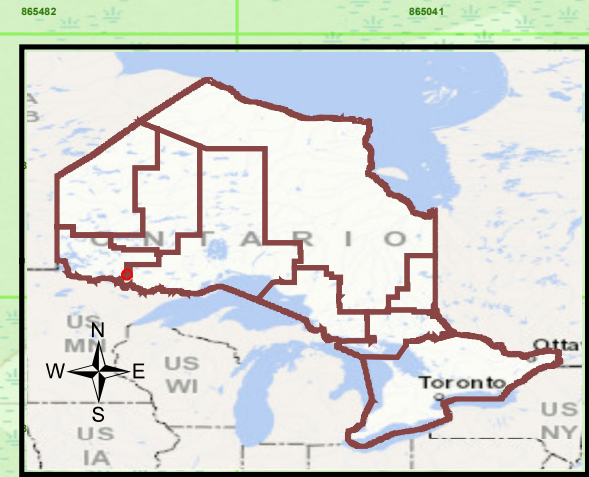

**O-ONT-165/23
Bennett Township
Kenora Mining Division**

1:13,306

© King's Printer for Ontario, 2023