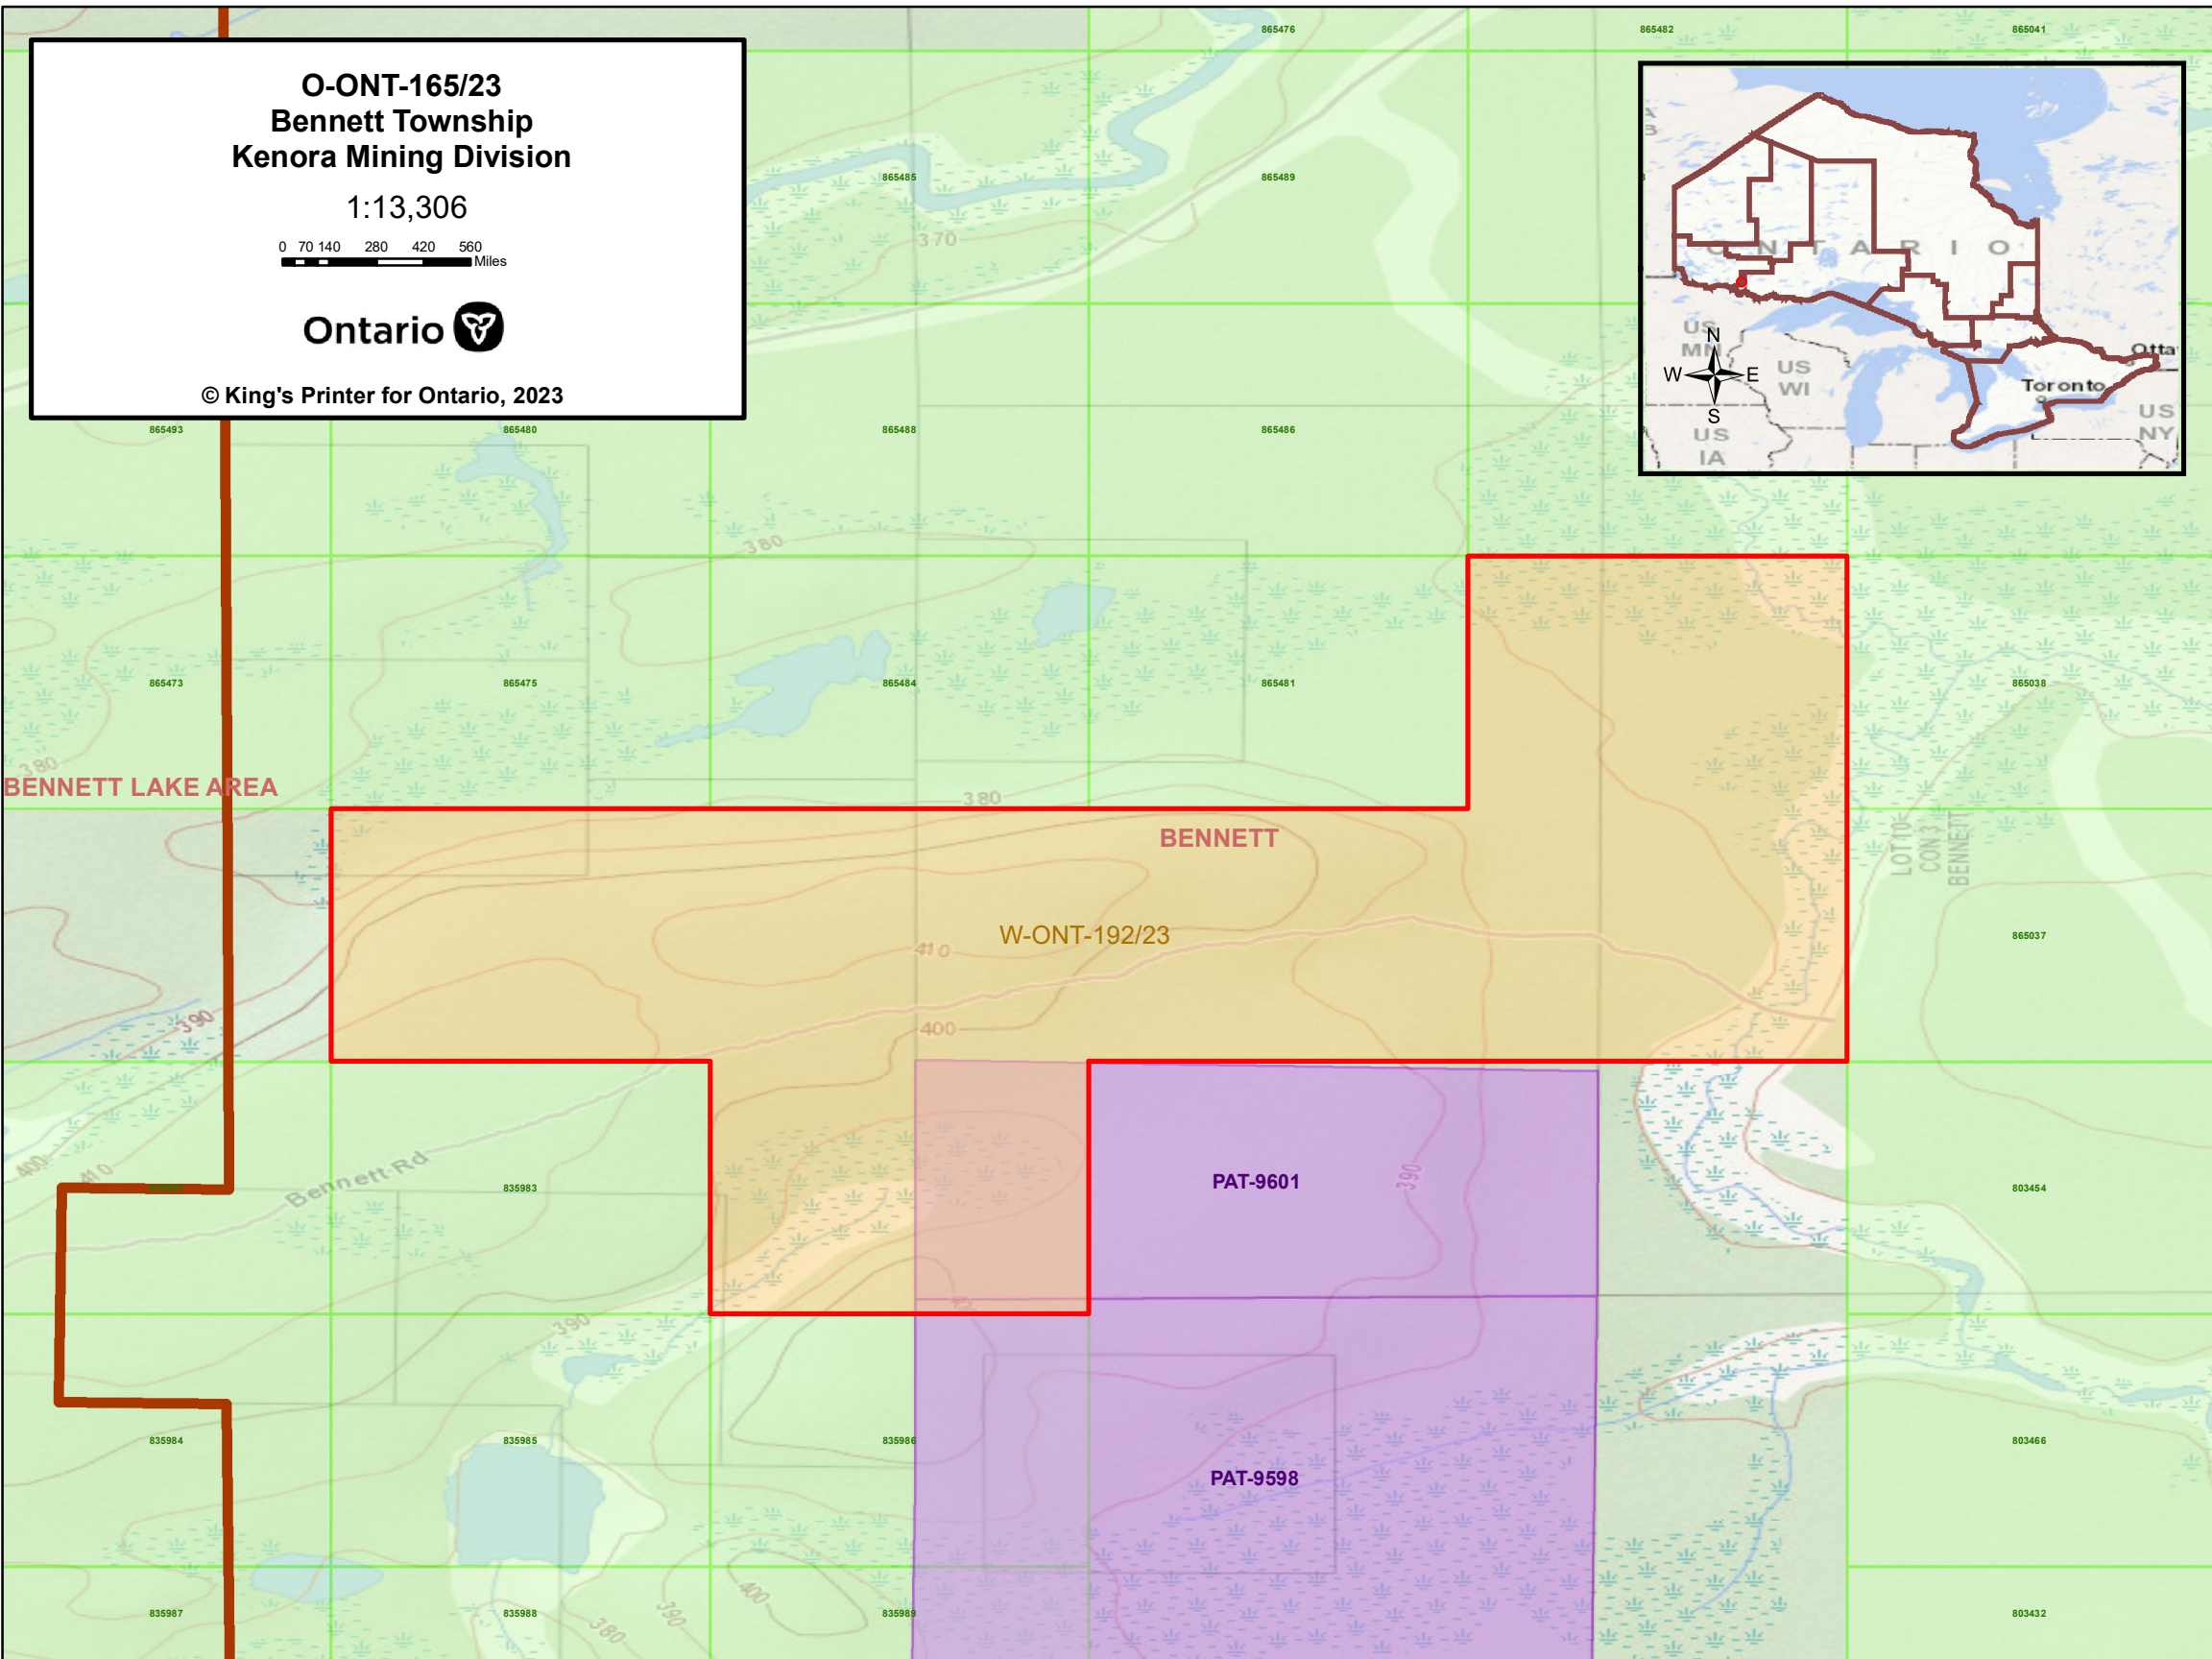

ORDER

SECTION 35, THE MINING ACT, R.S.O. 1990

ORDER NO. O-ONT-165/23

The SURFACE RIGHTS and MINING RIGHTS of the area outlined in red on the attached sketch, situated in the Bennett, Fraleigh, Hardwick, Harrington, Killraine, Lismore and Robbins Townships, Kenora and Thunder Bay Mining Divisions, containing 8506.43 hectares more or less, were withdrawn from prospecting, mining claim registration, sale and lease by Order W-ONT-192/23 while the Ministry determined the status of the lands.

Withdrawal Order W-ONT-192/23 is hereby revoked and the lands are REOPENED for prospecting, mining claim registration, sale and lease, unless the lands are otherwise not open for these activities under any other provision of the Mining Act.

© King's Printer for Ontario, 2023

BENNETT LAKE AREA

BENNETT

W-ONT-192/23

PAT-9601

PAT-9598

O-ONT-165/23

Harwick, Robbins, Lismore, Hartington
and Fraleigh Townships
Thunder Bay Mining Division