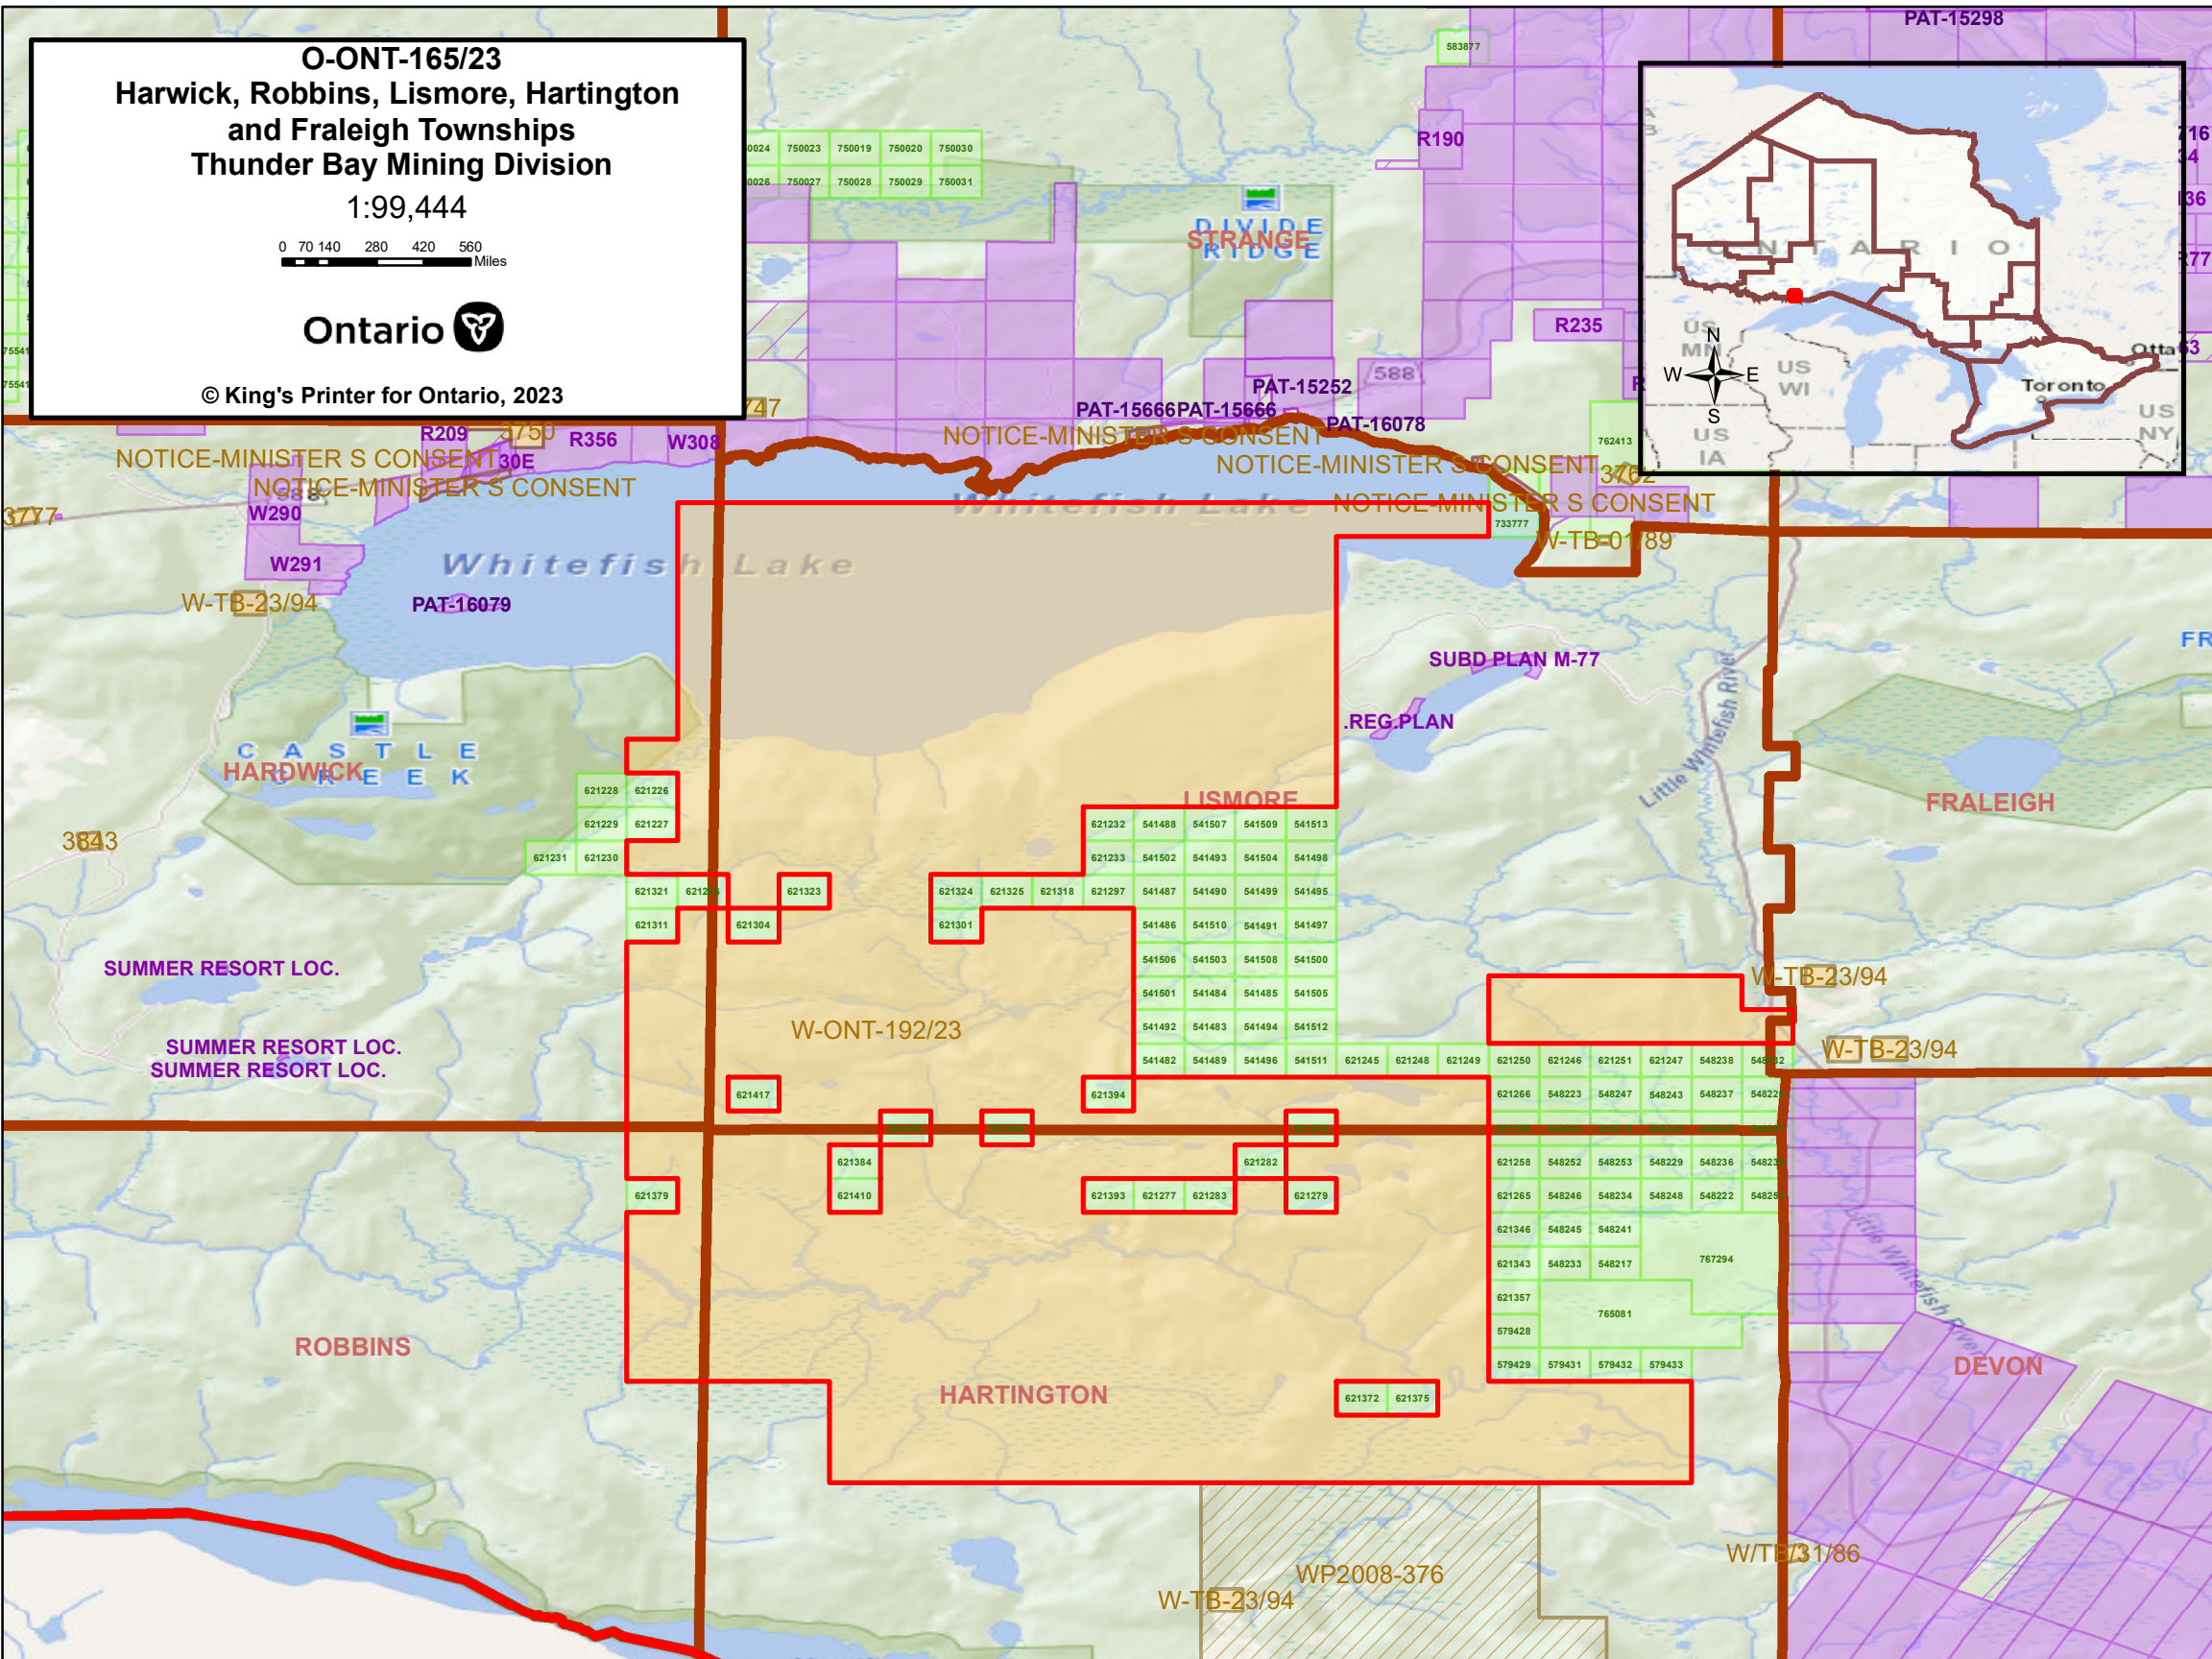

O-ONT-165/23

Harwick, Robbins, Lismore, Hartington
and Fraleigh Townships
Thunder Bay Mining Division

1:99,444

© King's Printer for Ontario, 2023

750024	750023	750019	750020	750030
750026	750027	750028	750029	750031

621228	621226
621229	621227
621231	621230

621232	541488	541507	541509	541513			
621233	541502	541493	541504	541498			
621321	621322	621323					
621324	621325	621318	621297	541487	541490	541499	541495
621301	541486	541510	541491	541497			
541506	541503	541508	541500				
541501	541484	541485	541505				
541492	541483	541494	541512				
541482	541489	541496	541511	621245	621248	621249	

621250	621246	621251	621247	548238	548232
621266	548223	548247	548243	548237	548222
621258	548252	548253	548229	548236	548235
621265	548246	548234	548248	548222	548225
621346	548245	548241			
621343	548233	548217	767294		
621357		765081			
579428					
579429	579431	579432	579433		

621372	621375

WP2008-376
W-TB-23/94