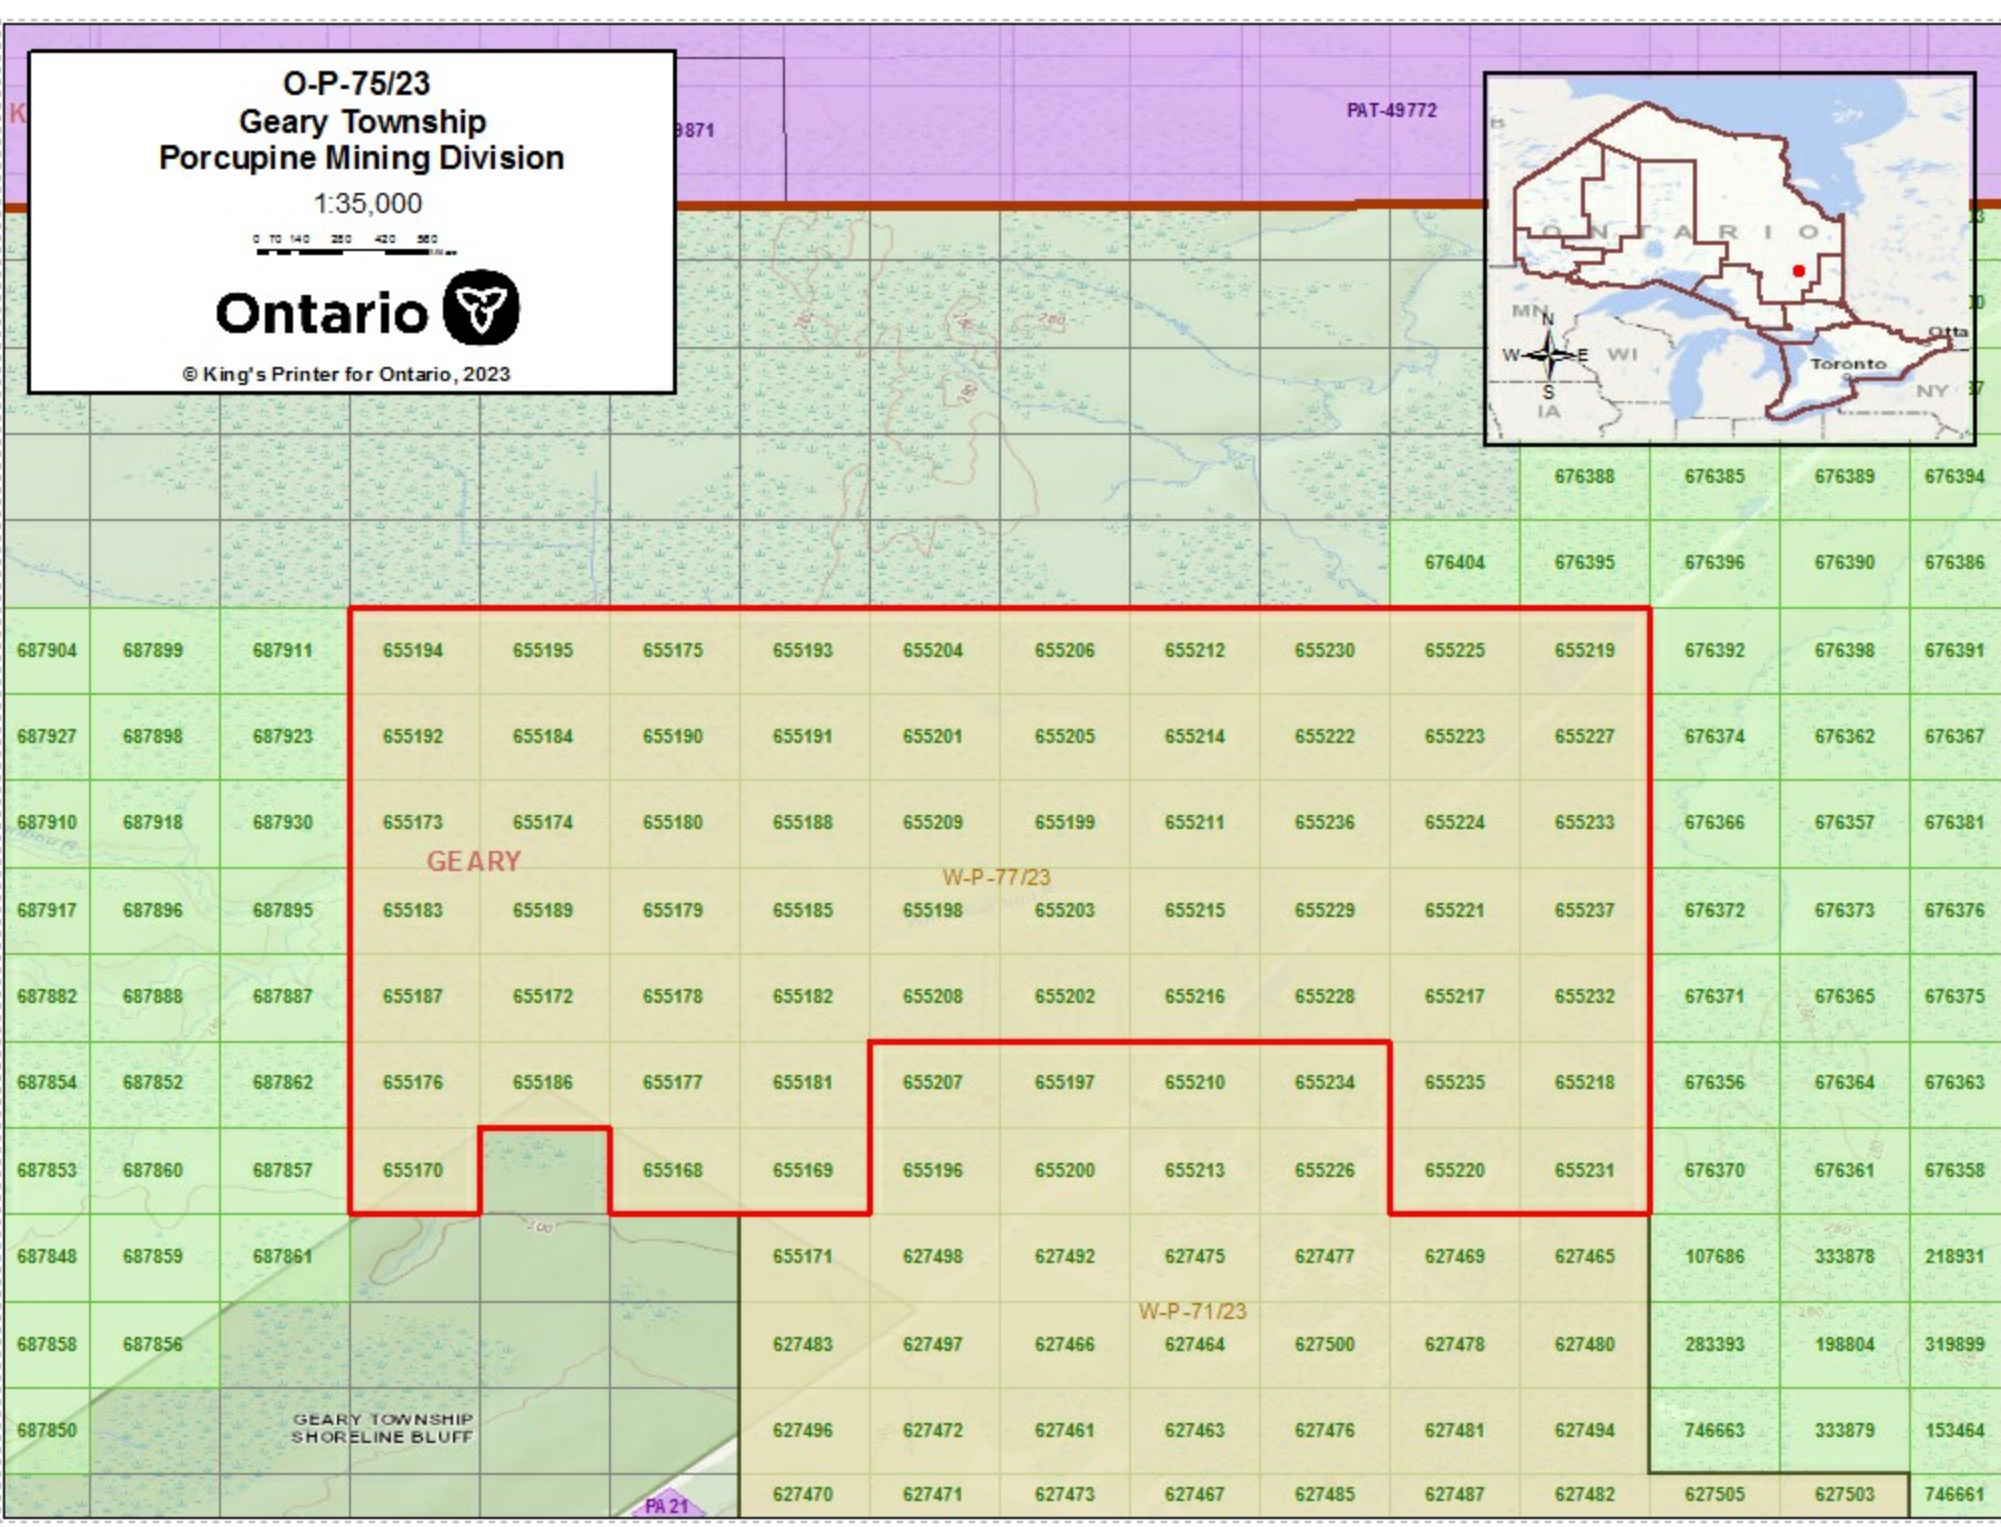

ORDER

SECTION 35, THE MINING ACT, R.S.O. 1990

ORDER NO. O-P-75/23

The SURFACE RIGHTS and MINING RIGHTS of the area outlined in red on the attached sketch, situated in Geary Township, Porcupine Mining Division, containing 1296.41 hectares more or less, were withdrawn from prospecting, mining claim registration, sale and lease by Order W-P-77/23 while the Ministry determined the status of the lands.

Withdrawal Order W-P-77/23 is hereby revoked and the lands are REOPENED for prospecting, mining claim registration, sale and lease, unless the lands are otherwise not open for these activities under any other provision of the Mining Act.

This order comes into effect upon signing.

Date: May 12, 2023

*James Schweyer*

---

James Schweyer, Provincial Mining Recorder  
Mining Lands Section  
Mines and Minerals Division

Time: 1:22 pm

Copies:

Senior Manager, Mining Lands Section, MINES, Sudbury  
Provincial Mining Recorder, MINES, Sudbury  
Provincial Lands Specialist – CLR

O-P-75/23  
 Geary Township  
 Porcupine Mining Division

1:35,000

© King's Printer for Ontario, 2023

PAT-49772

GEARY

W-P-77/23

W-P-71/23

GEARY TOWNSHIP  
 SHORELINE BLUFF