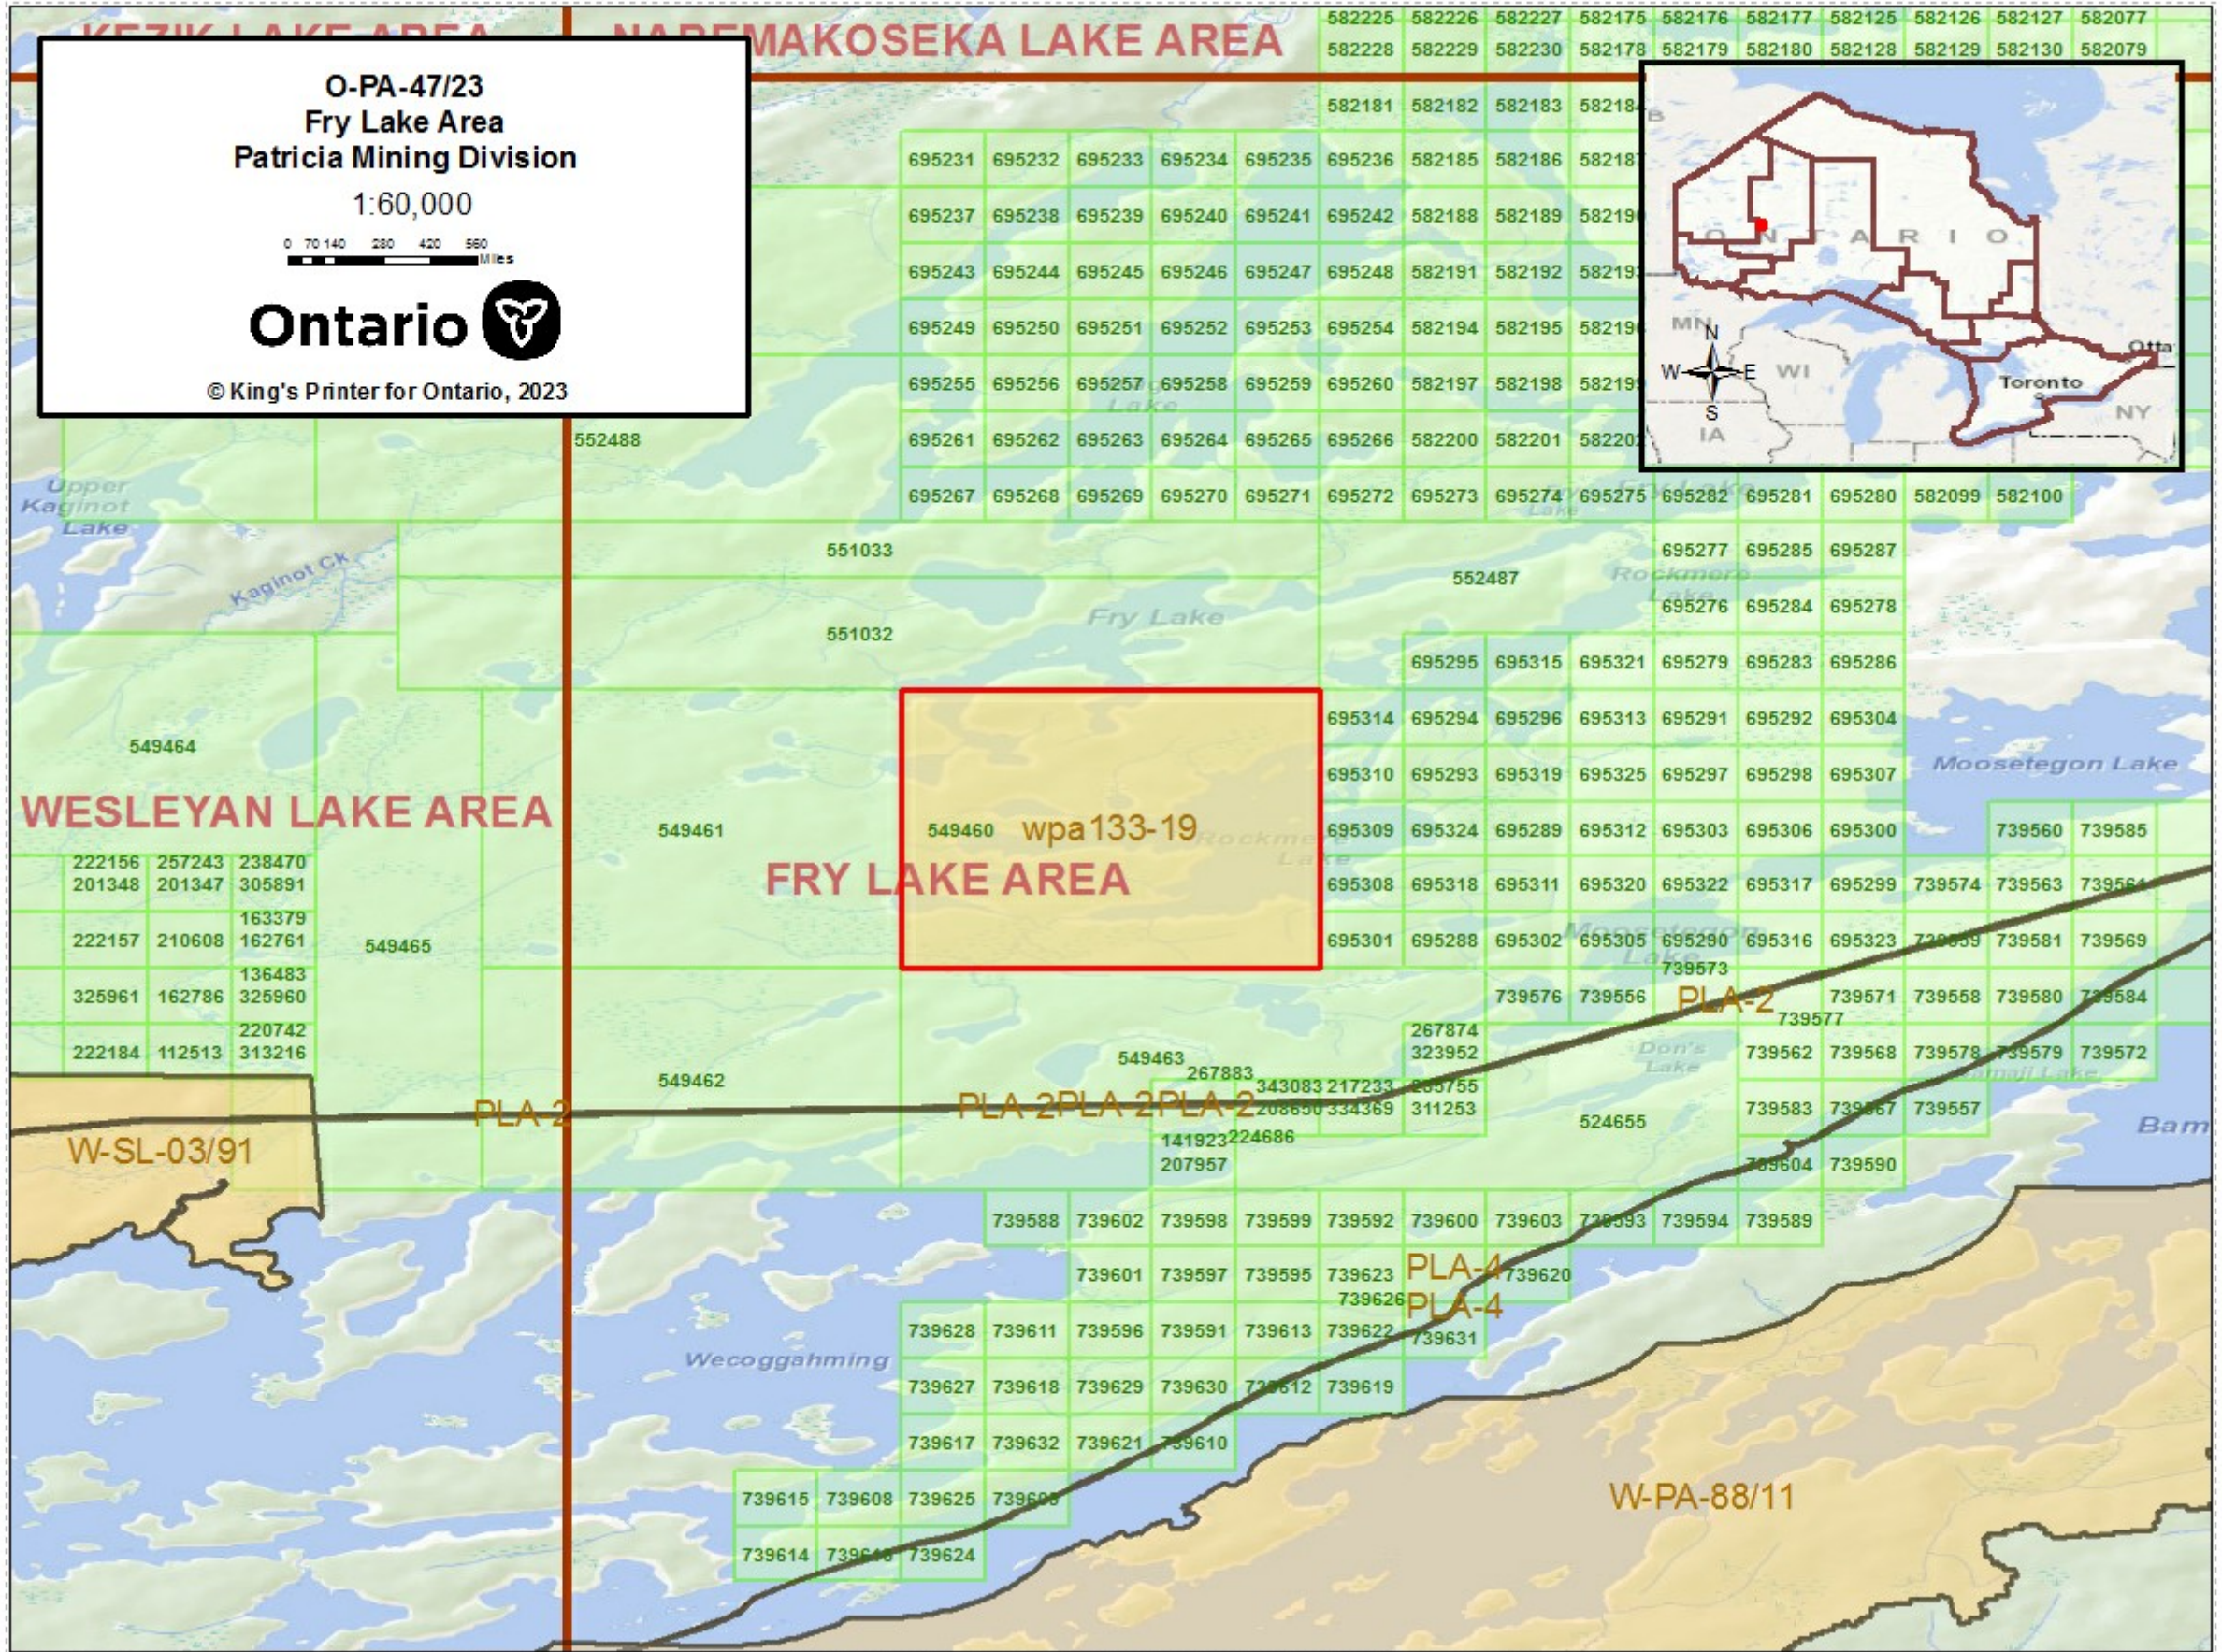

ORDER

SECTION 35, THE MINING ACT, R.S.O. 1990

ORDER NO. O-PA-47/23

The SURFACE RIGHTS and MINING RIGHTS of the area outlined in red on the attached sketch, situated in Fry Lake Area, Patricia Mining Division, containing 505 hectares more or less, were withdrawn from prospecting, mining claim registration, sale and lease by Order W-PA-133/19 while the Ministry determined the status of the lands.

Withdrawal Order W-PA-133/19 is hereby revoked and the lands are REOPENED for prospecting, mining claim registration, sale and lease, unless the lands are otherwise not open for these activities under any other provision of the Mining Act.

This order comes into effect upon signing.

Date: April 18, 2023

James Schweyer

James Schweyer, Provincial Mining Recorder
Mining Lands Section
Mines and Minerals Division

Time: 9:39 am

Copies:

Senior Manager, Mining Lands Section, MINES, Sudbury
Provincial Mining Recorder, MINES, Sudbury
Provincial Lands Specialist – CLR

O-PA-47/23
 Fry Lake Area
 Patricia Mining Division

1:60,000

© King's Printer for Ontario, 2023

WESLEYAN LAKE AREA

FRY LAKE AREA

549460 wpa133-19

W-SL-03/91

W-PA-88/11