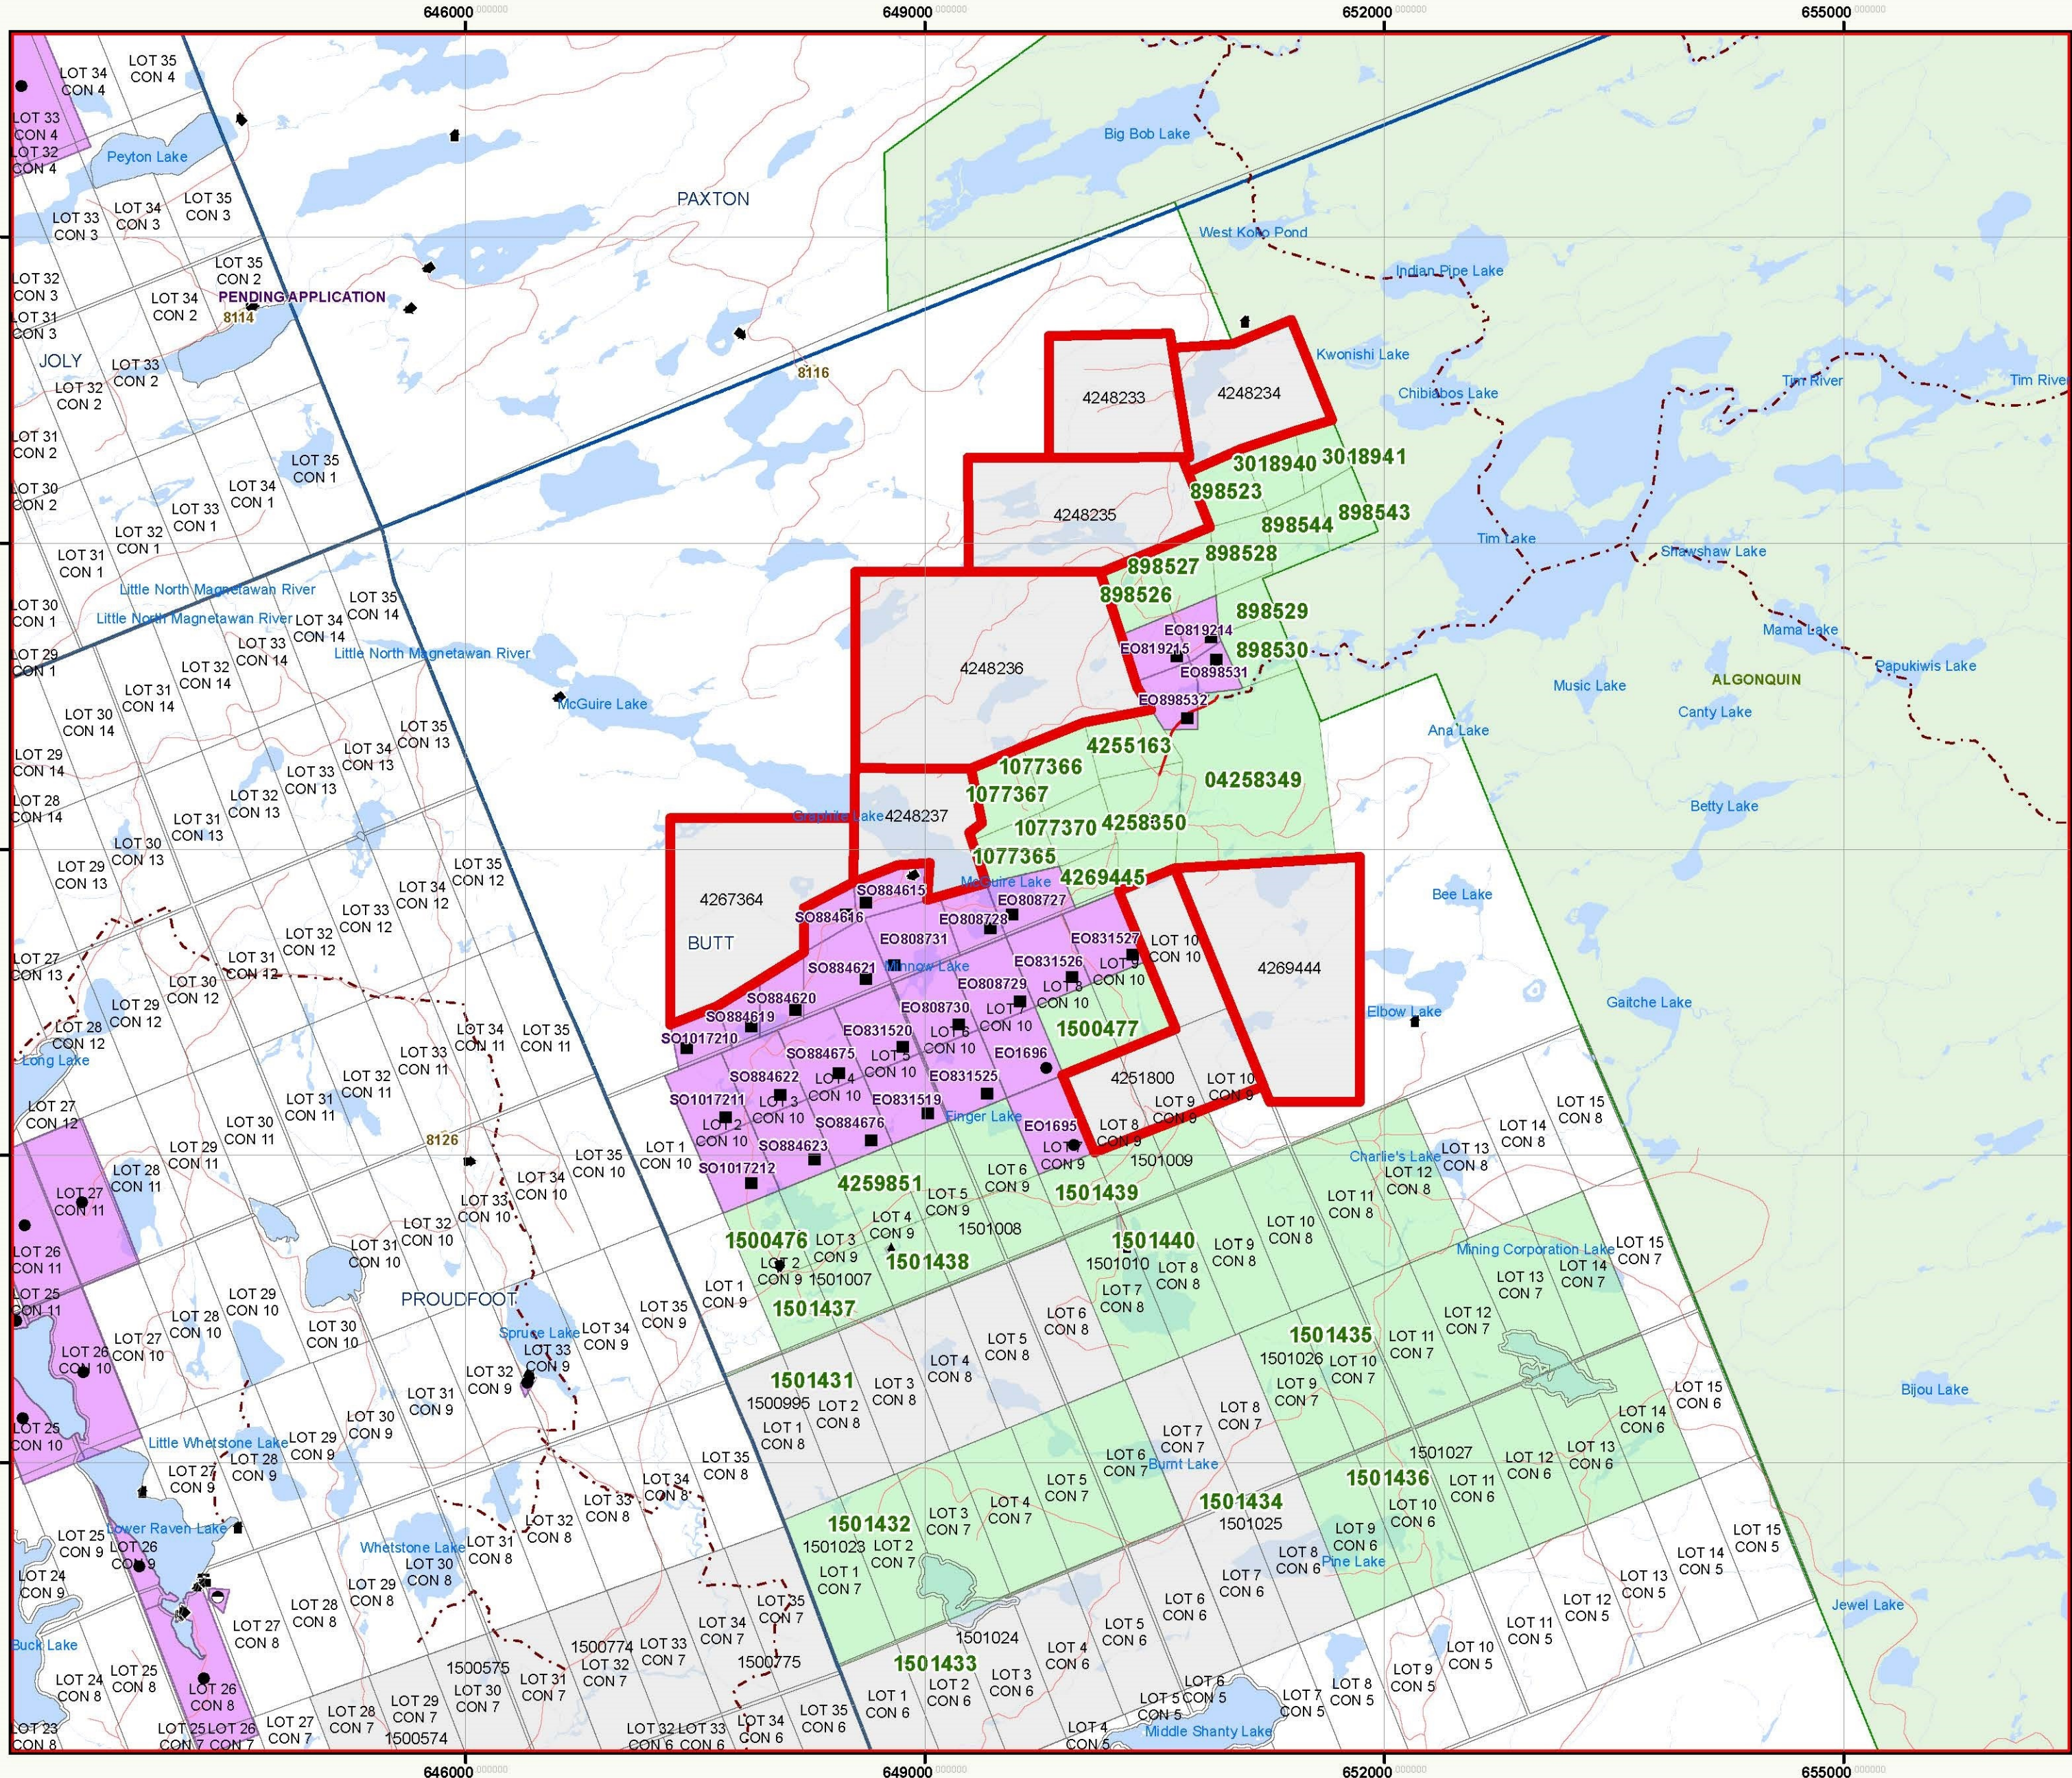

MNDM Dispositions

Active
Cancelled

This map should not be relied on as a precise indicator of routes or locations, nor as a guide to navigation. The Ontario Ministry of Natural Resources (OMNR) shall not be liable in any way for the use of, or reliance upon, this map or any information on this map.
Il ne faut pas présumer que cette carte indique précisément les voies et les lieux, ni s'en servir comme guide à la navigation. Le ministère des Richesses naturelles de l'Ontario (MRN) n'assume aucune responsabilité quelle qu'elle soit relativement à l'utilisation de cette carte ou de la confiance qui serait mise en celle-ci.