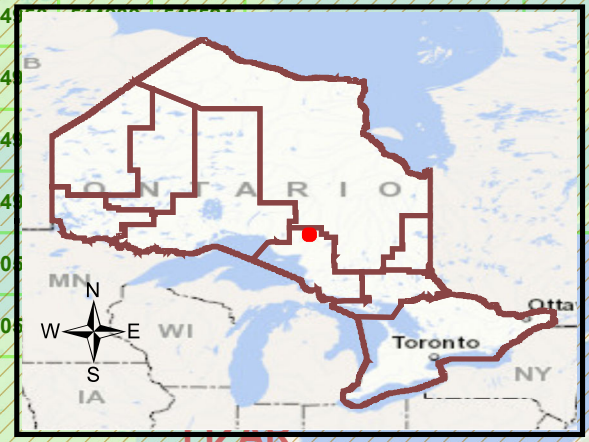

O-SSM-53/23
Mosambik Township
Sault Ste. Marie Mining Division

1:56,536

© King's Printer for Ontario, 2023

Table of land parcels with columns for parcel numbers and township identifiers. Includes a red-bordered area labeled 'wssm33-23' and a 'Notice - Northern Lake Superior Region'.