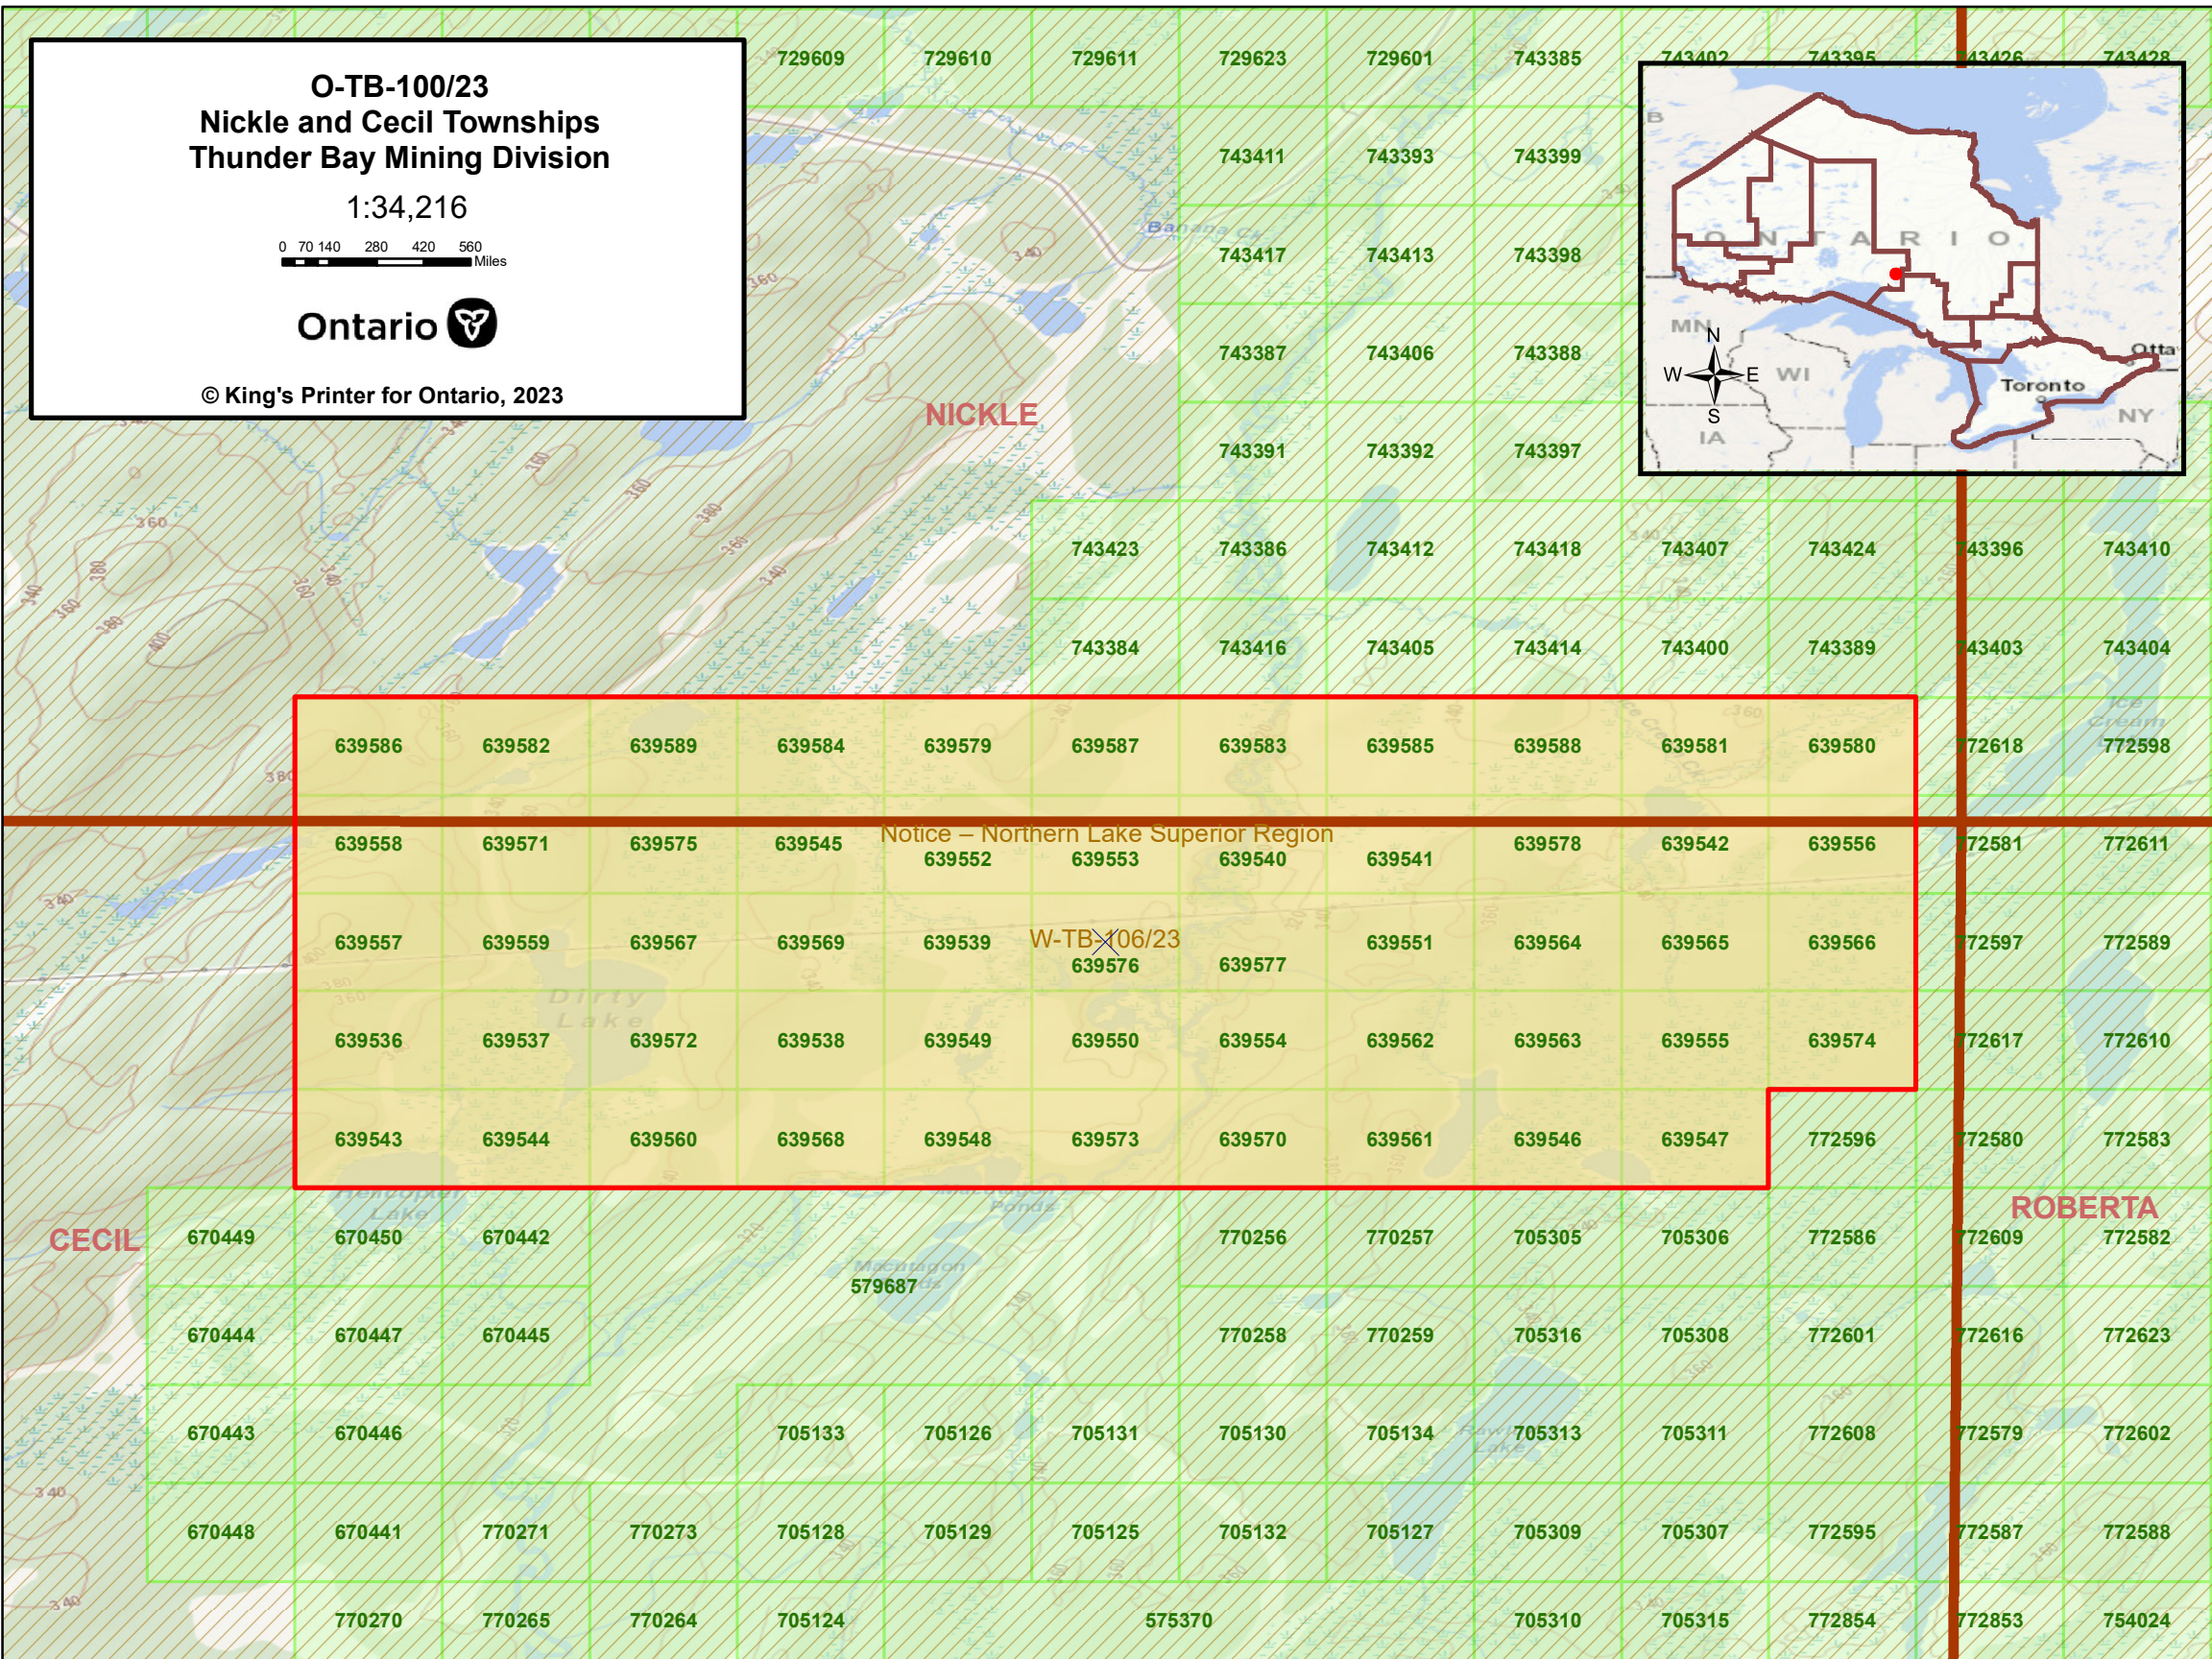

ORDER

SECTION 35, THE MINING ACT, R.S.O. 1990

ORDER NO. O-TB-100/23

The SURFACE RIGHTS and MINING RIGHTS of the area outlined in red on the attached sketch, situated in the Townships of Cecil and Nickle, Thunder Bay Mining Division, containing 1141.24 hectares more or less, were withdrawn from prospecting, mining claim registration, sale and lease by Order W-TB-106/23 while the Ministry determined the status of the lands.

Withdrawal Order W-TB-106/23 is hereby revoked and the lands are REOPENED for prospecting, mining claim registration, sale and lease, unless the lands are otherwise not open for these activities under any other provision of the Mining Act.

**O-TB-100/23
Nickle and Cecil Townships
Thunder Bay Mining Division**

1:34,216

© King's Printer for Ontario, 2023

639586	639582	639589	639584	639579	639587	639583	639585	639588	639581	639580	772618	772598
639558	639571	639575	639545	Notice – Northern Lake Superior Region			639541	639578	639542	639556	772581	772611
639557	639559	639567	639569	639539	W-TB-106/23	639551	639564	639565	639566	772597	772589	
639536	639537	639572	639538	639549	639550	639554	639562	639563	639555	639574	772617	772610
639543	639544	639560	639568	639548	639573	639570	639561	639546	639547	772596	772580	772583

Notice – Northern Lake Superior Region

W-TB-106/23

ROBERTA

CECIL

670449	670450	670442				770256	770257	705305	705306	772586	772609	772582	
670444	670447	670445			579687	770258	770259	705316	705308	772601	772616	772623	
670443	670446			705133	705126	705131	705130	705134	705313	705311	772608	772579	772602
670448	670441	770271	770273	705128	705129	705125	705132	705127	705309	705307	772595	772587	772588
	770270	770265	770264	705124		575370		705310	705315	772854	772853	754024	