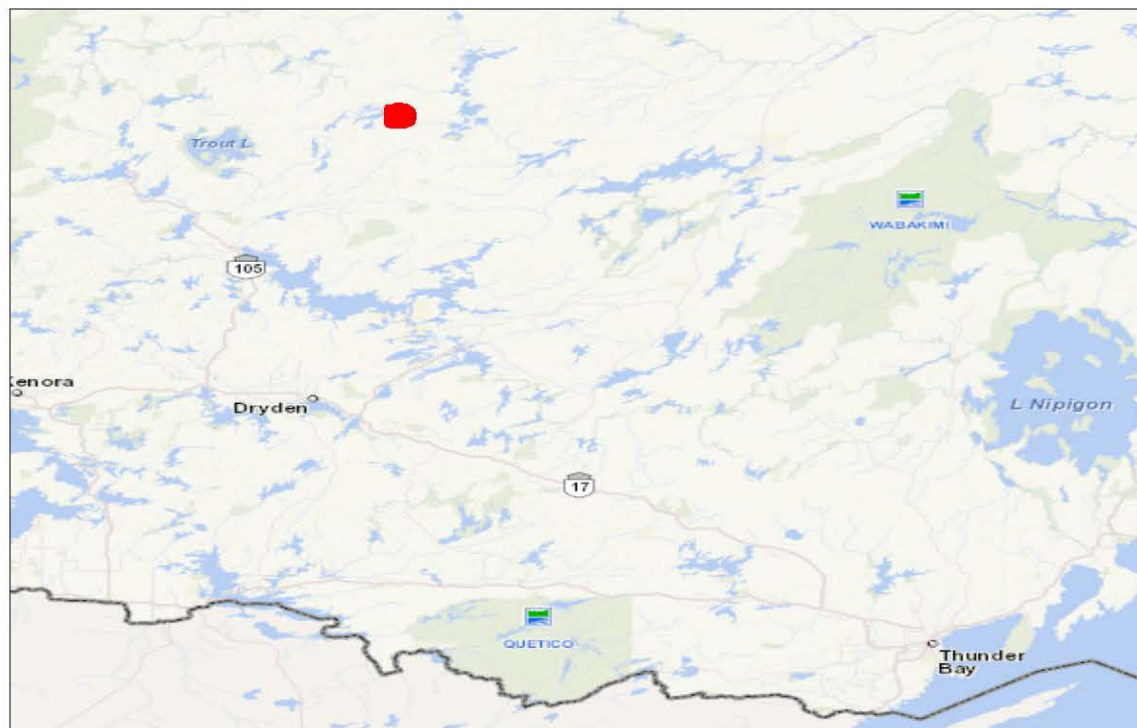

W-KRL-19/18L Casummit Lake Area (G-1751) Red Lake Mining Division

Mining Lands Resource Map

Legend

- Area to be Withdrawn
- Mining Divisions
- MNDM Administrative Boundaries
- Geographic Township Improved *Geographic Township
  Canton Géographique*

MNDM Mining Claims

STATUS

- Active
- Cancelled

MNDM Alienations

- Active, Withdrawal
- Active, Notice

MNDM Dispositions

STATUS

- Active

1:15,000