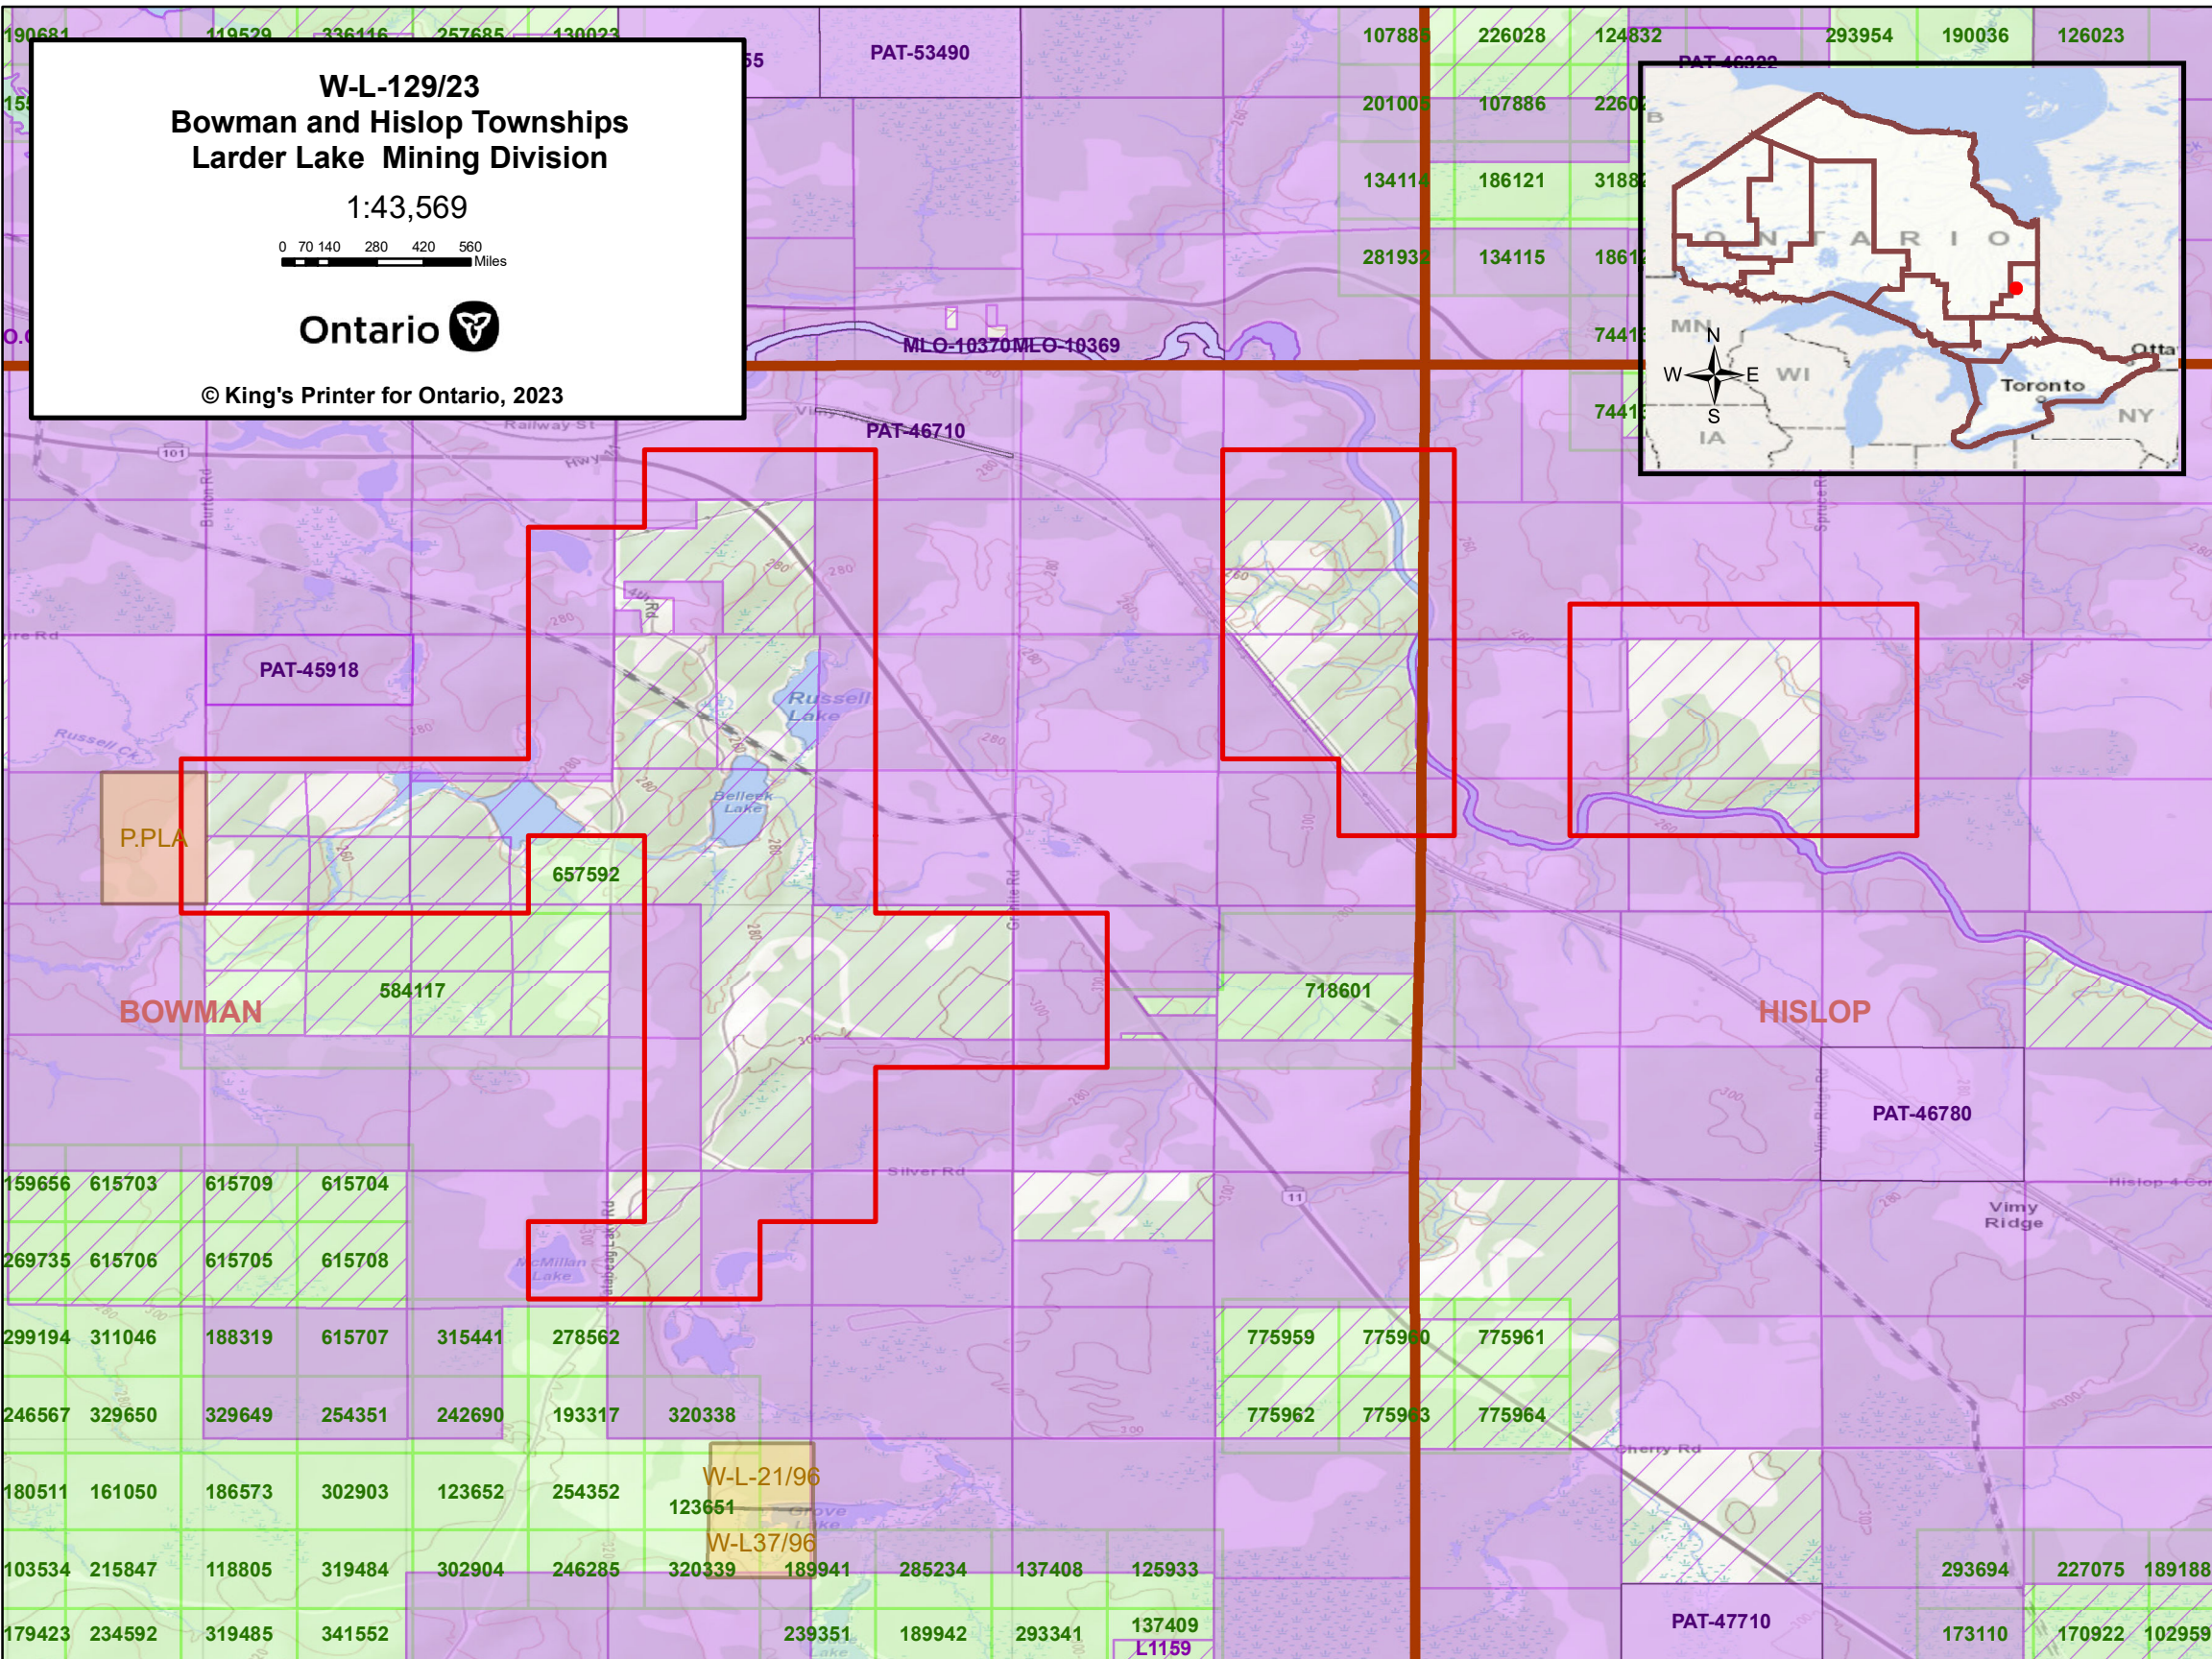

ORDER

SECTION 35, THE MINING ACT, R.S.O. 1990

ORDER NO. W-L-129/23

The SURFACE RIGHTS and MINING RIGHTS of the area outlined in red on the attached sketch, situated in the Townships of Bowman and Hislop, Larder Lake Mining Division, containing 1155.31 hectares more or less, are hereby WITHDRAWN from prospecting, mining claim registration, sale and lease.

Any alienated lands lying within the limits of these withdrawn areas that revert to the Crown subsequent to the date of this Order will automatically be considered to be withdrawn as part of this Order.

This order comes into effect upon signing.

Date: August 2, 2023

James Schweyer

James Schweyer, Provincial Mining Recorder
Mining Lands Section
Mines and Minerals Division

Time: 2:01 pm

Copies:

Senior Manager, Mining Lands Section, MINES, Sudbury
Provincial Mining Recorder, MINES, Sudbury
Provincial Lands Specialist – CLR

W-L-129/23
Bowman and Hislop Townships
Larder Lake Mining Division

1:43,569

0 70 140 280 420 560 Miles

© King's Printer for Ontario, 2023

P.P.L.A.

BOWMAN

HISLOP

PAT-45918