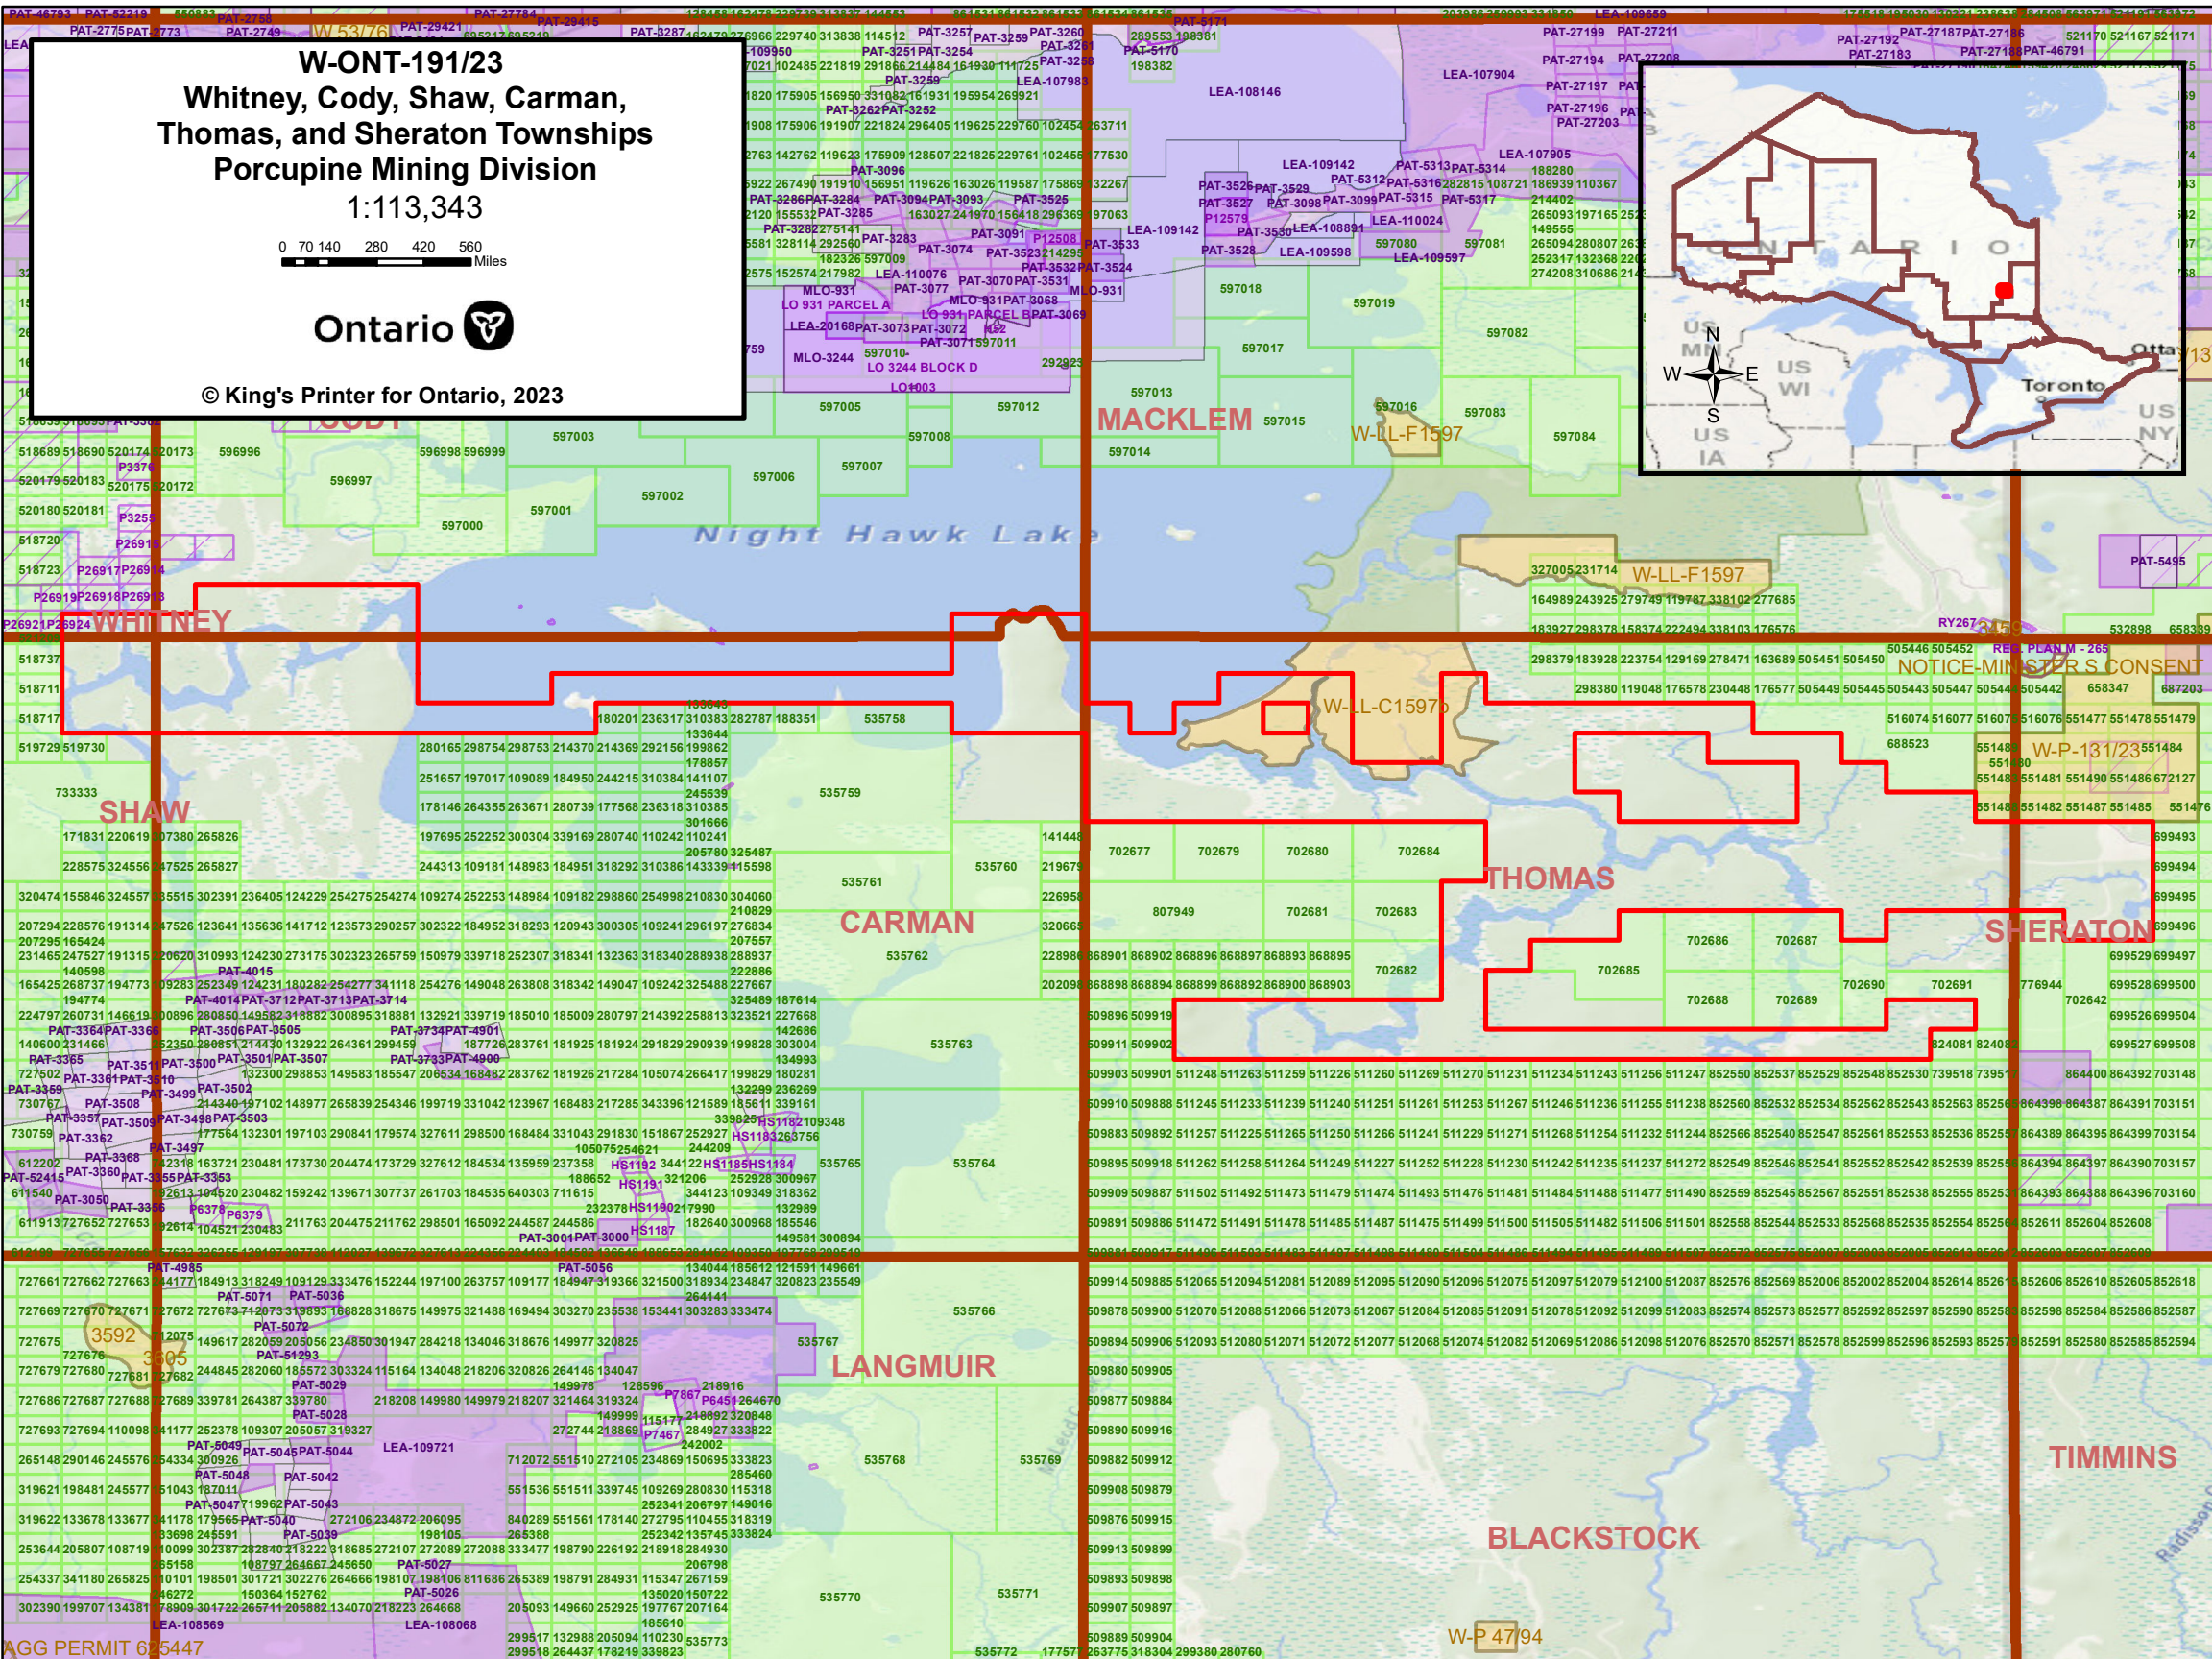

ORDER

SECTION 35, THE MINING ACT, R.S.O. 1990

ORDER NO. W-ONT-191/23

The SURFACE RIGHTS and MINING RIGHTS of the area outlined in red on the attached sketch, situated in the Weaver Lake Area, and Breckenridge, Carmen, Cody, Dore, Heenan, Shaw, Sheraton, Thomas and Whitney Townships, Porcupine, Sault Ste. Marie and Thunder Bay Mining Divisions, containing 5630.91 hectares more or less, are hereby WITHDRAWN from prospecting, mining claim registration, sale and lease.

This area is WITHDRAWN while the Ministry determines the status of the lands.

Saving, excepting and reserving hereto and herefrom, all other lands patented, sold, leased or otherwise alienated by the Crown at the date of this Order.

Any alienated lands lying within the limits of these withdrawn areas that revert to the Crown subsequent to the date of this Order will automatically be considered to be withdrawn as part of this Order.

October

W-ONT-191/23

Whitney, Cody, Shaw, Carman,
Thomas, and Sheraton Townships
Porcupine Mining Division

1:113,343

© King's Printer for Ontario, 2023

NOTICE-MINISTER'S CONSENT