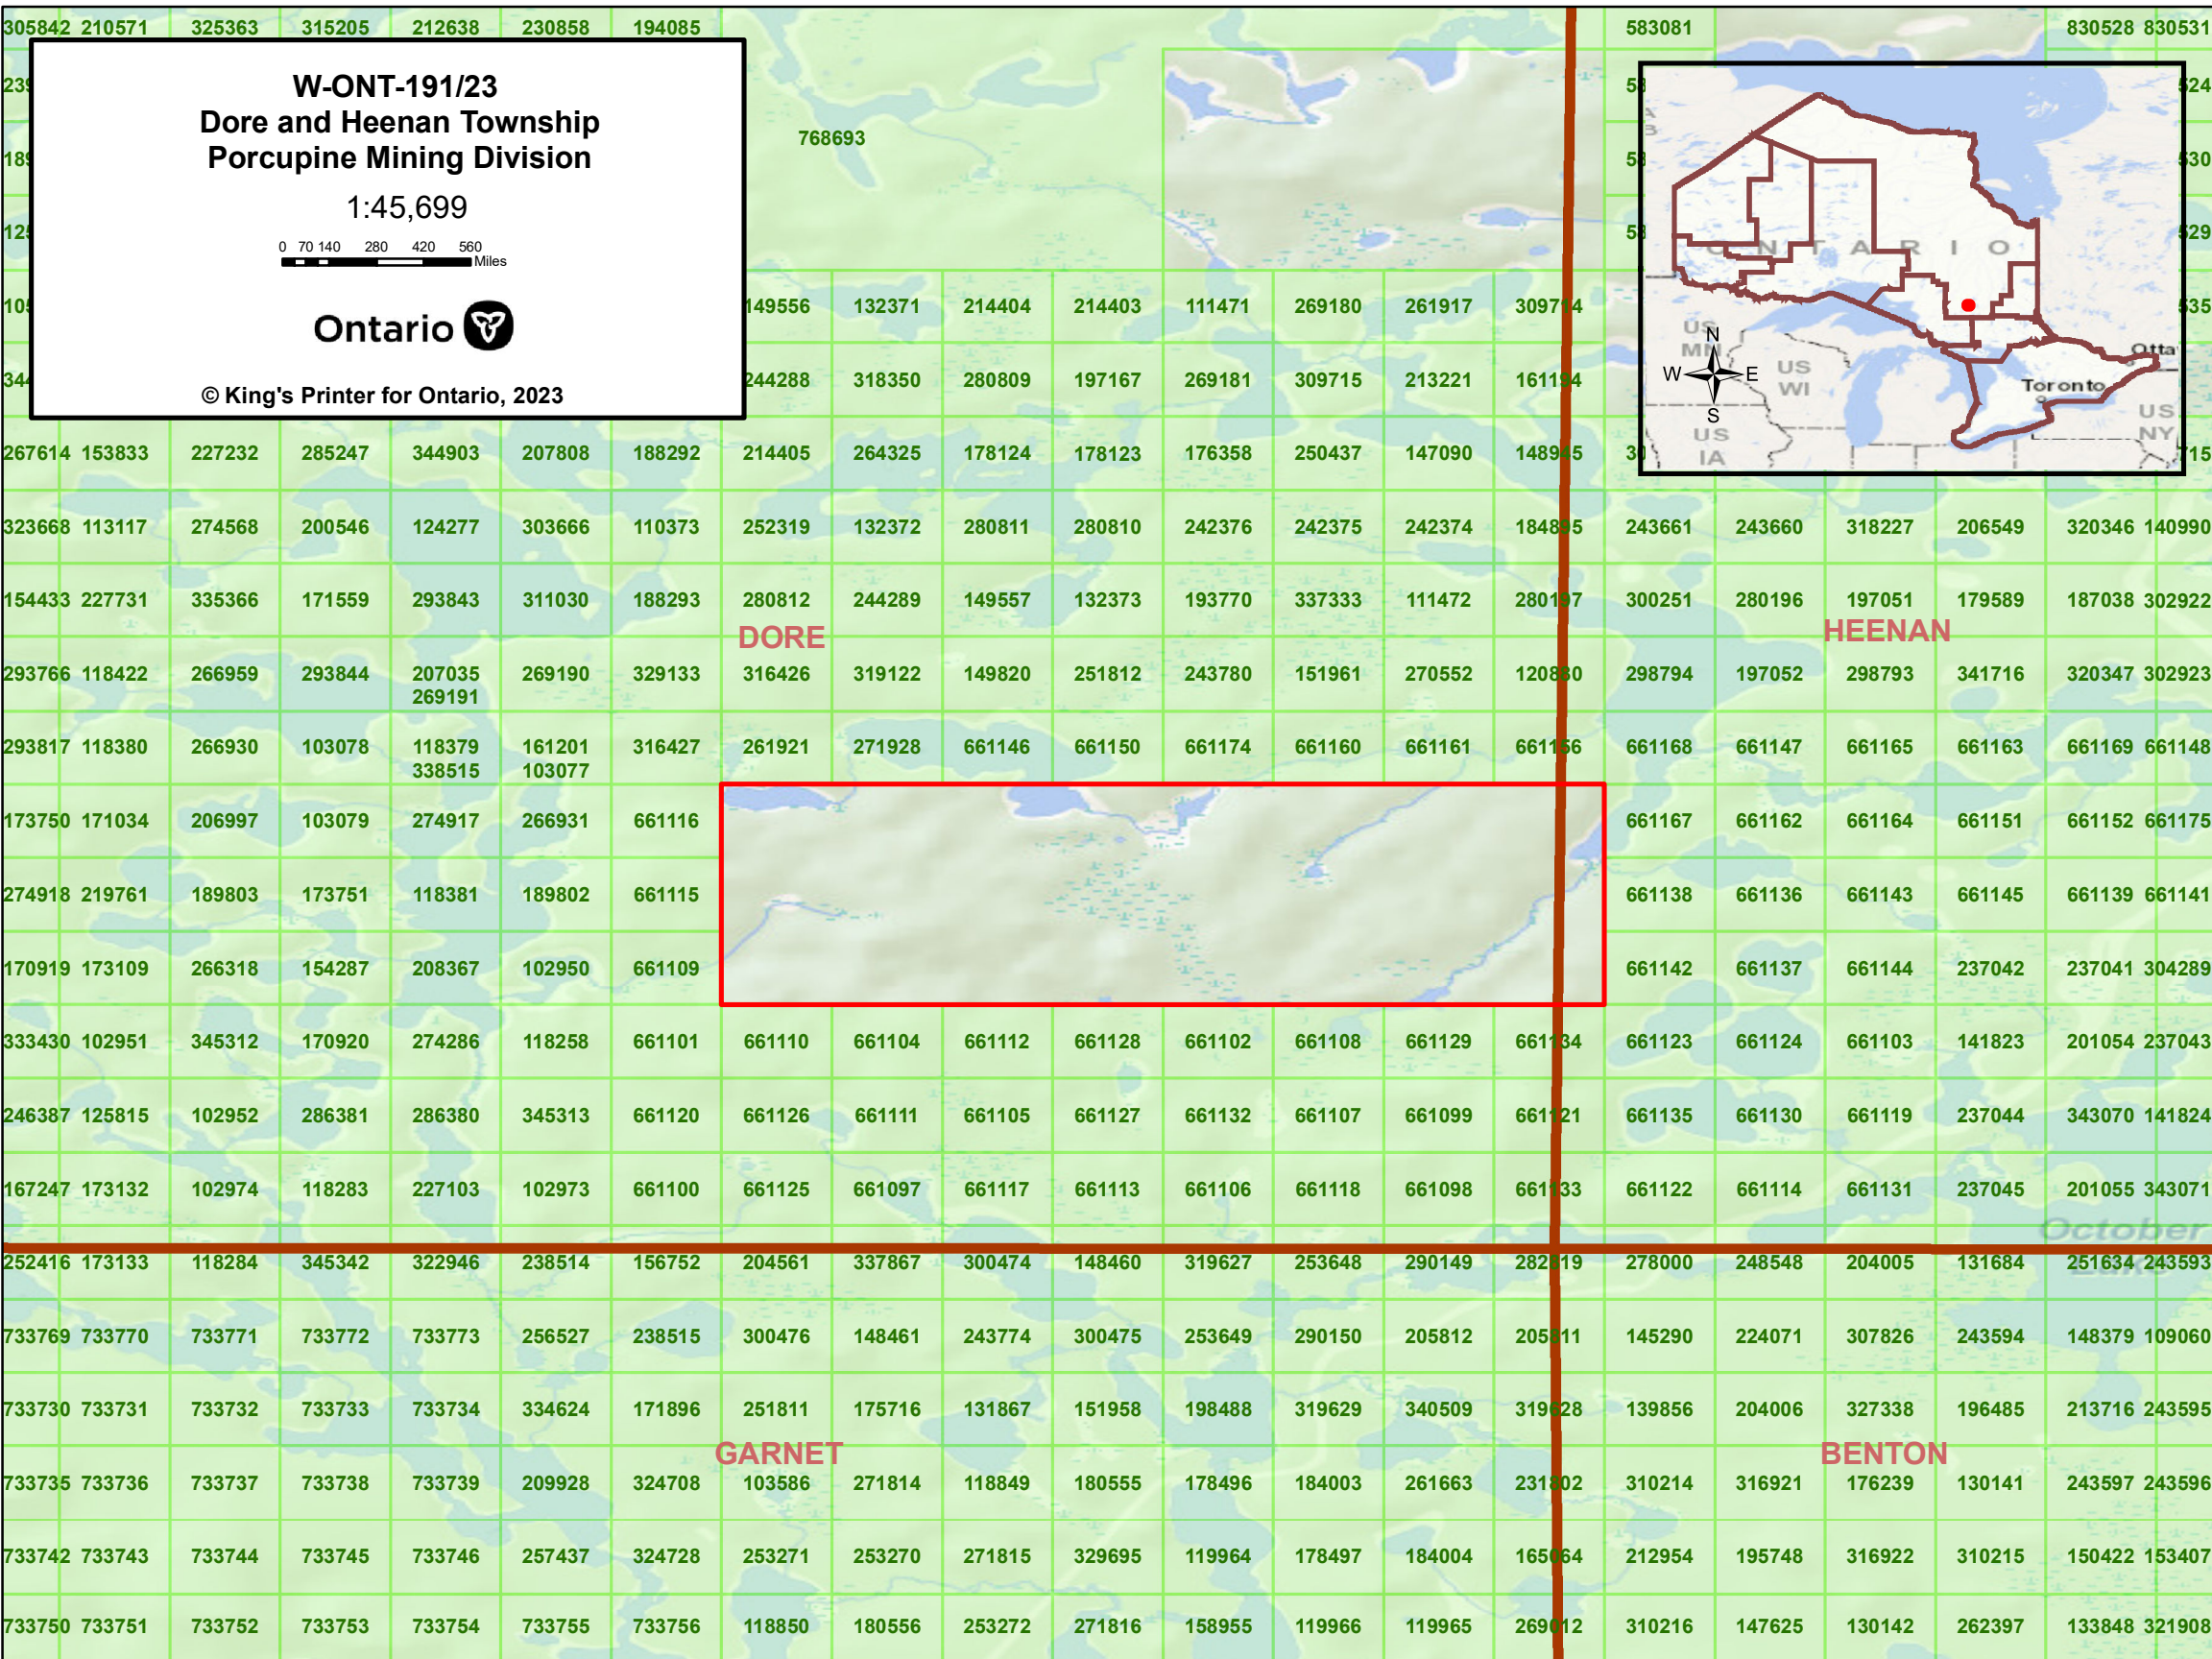

W-ONT-191/23
Dore and Heenan Township
Porcupine Mining Division

1:45,699

Ontario

© King's Printer for Ontario, 2023

DORE

HEENAN

GARNET

BENTON

October