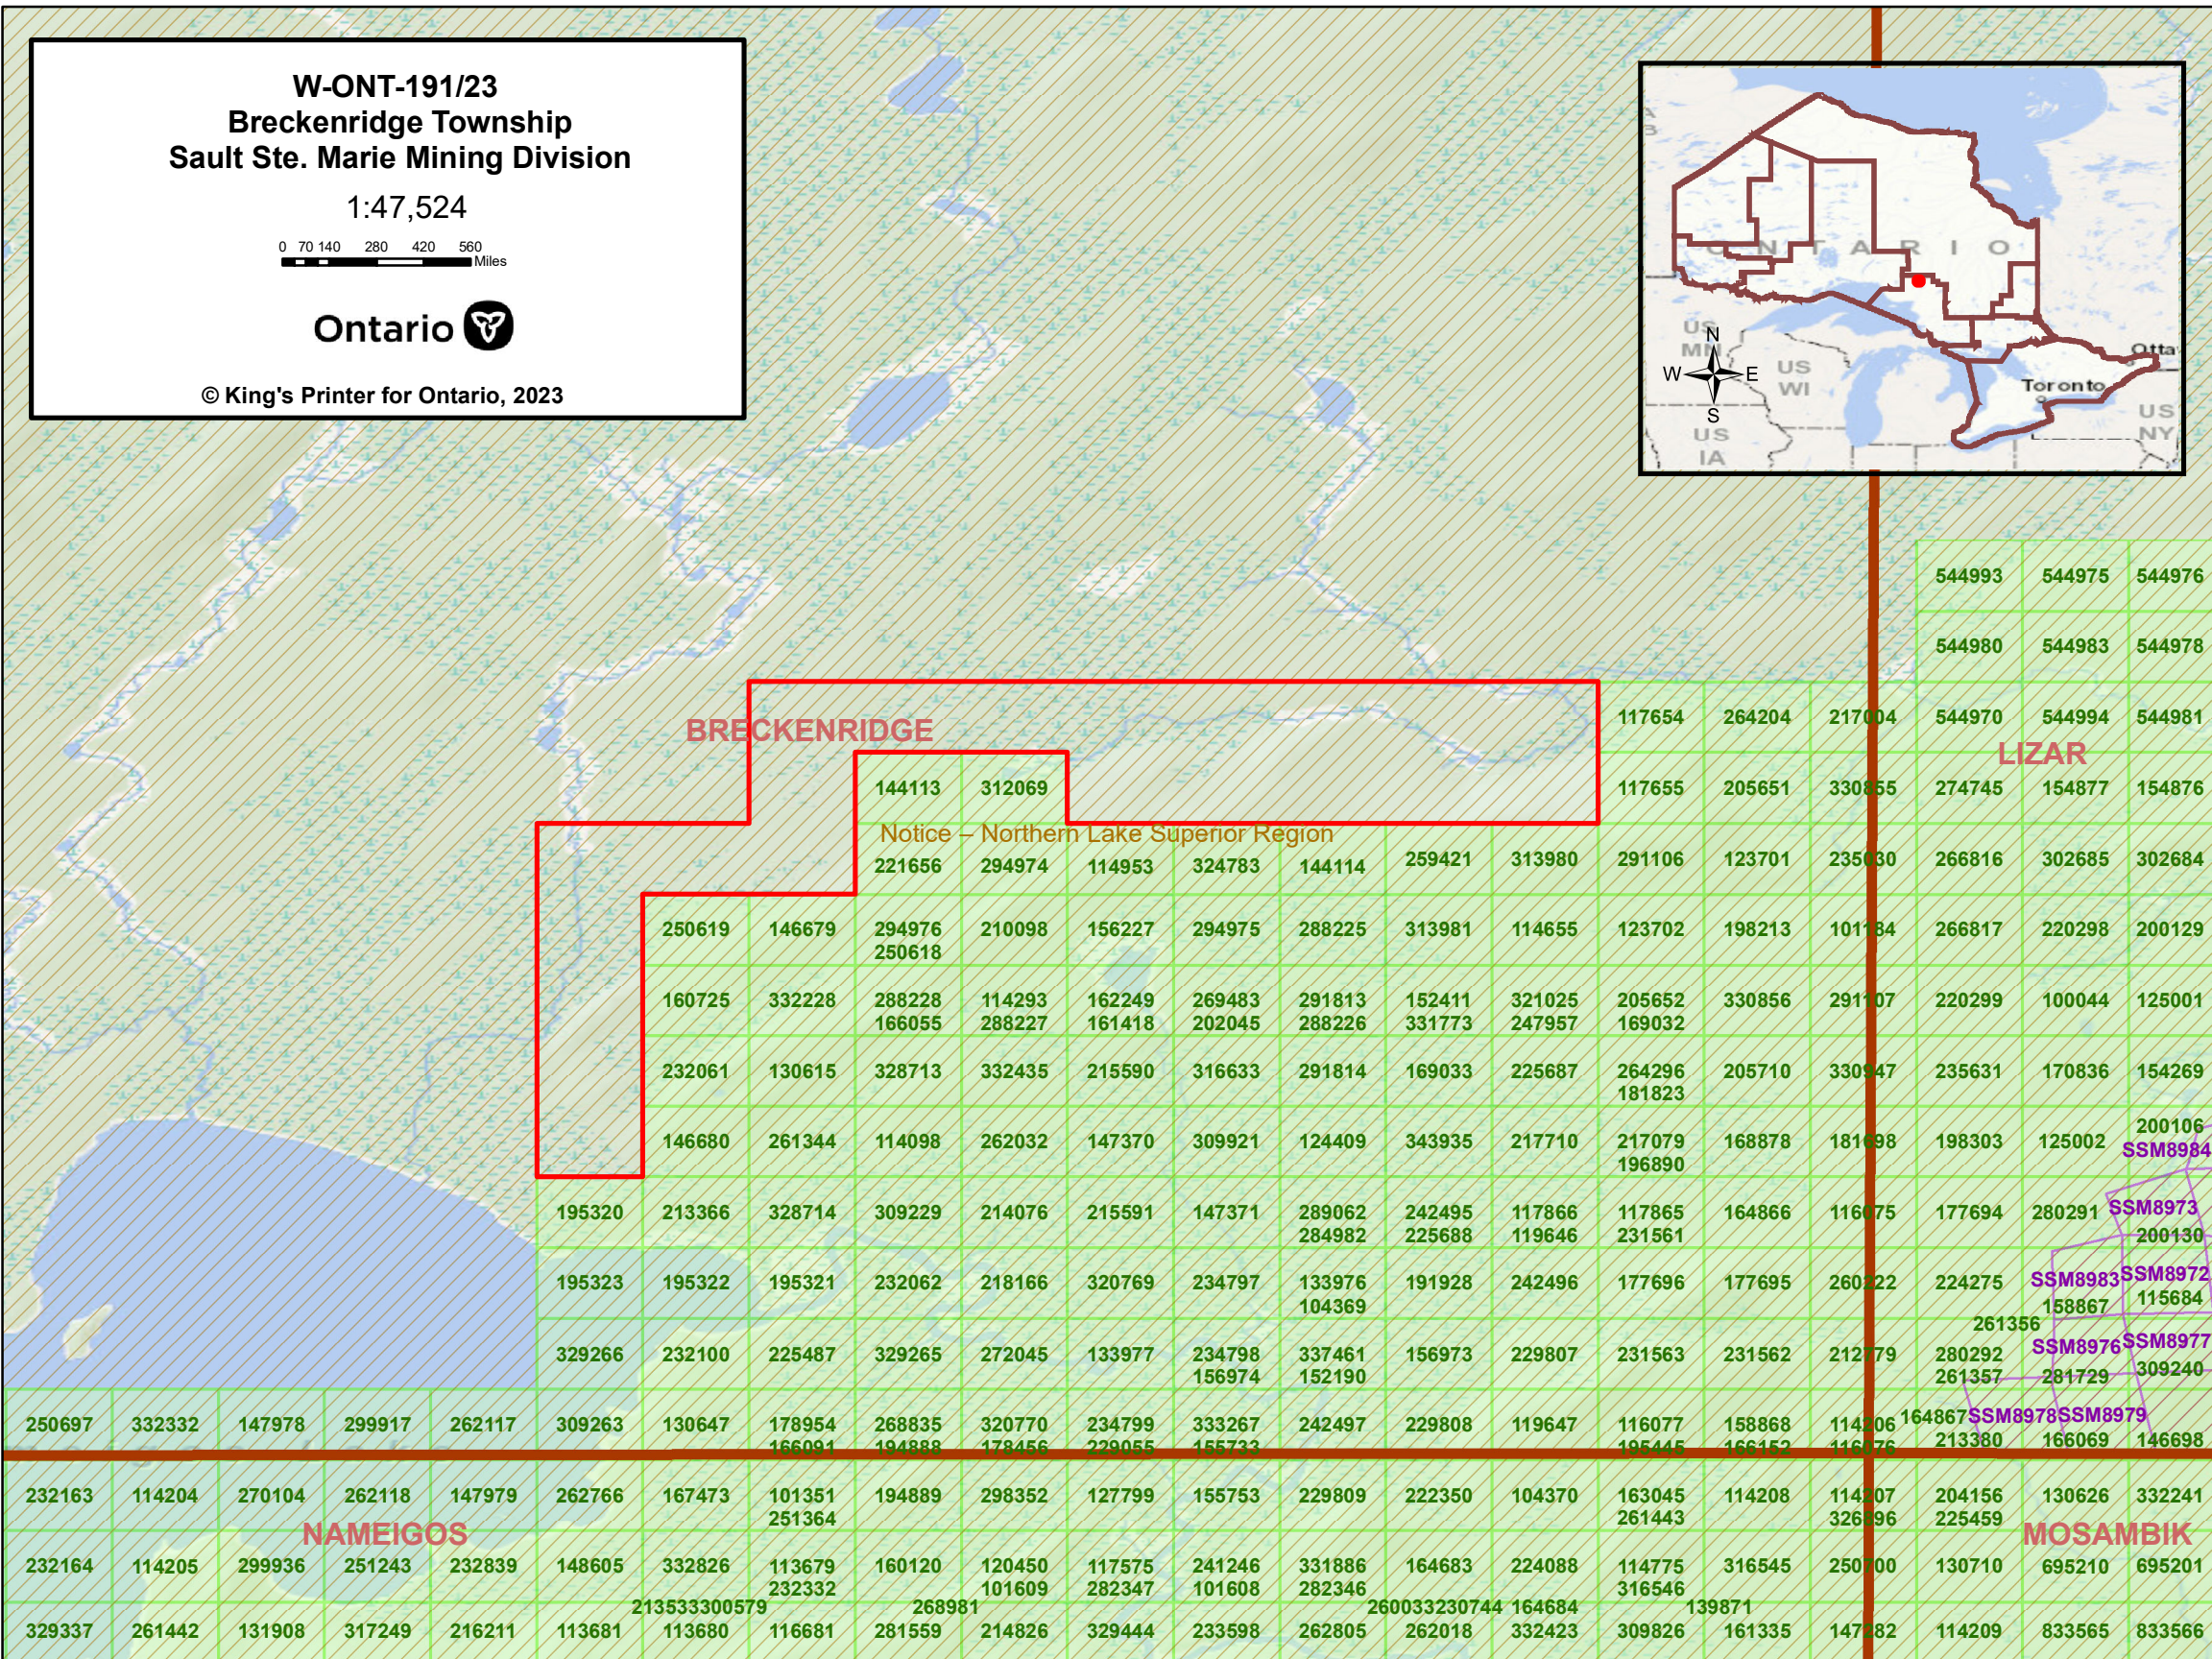

Any alienated lands lying within the limits of these withdrawn areas that revert to the Crown subsequent to the date of this Order will automatically be considered to be withdrawn as part of this Order.

W-TB-185/23	127267	
	190744	138720

BONNIE LAKE AREA

HOLLY LAKE AREA

	822454
747438	747432

W-ONT-191/23
Breckenridge Township
Sault Ste. Marie Mining Division

1:47,524

© King's Printer for Ontario, 2023

BRECKENRIDGE

144113 312069

Notice - Northern Lake Superior Region

LIZAR

SSM8984

SSM8973

SSM8983

SSM8976

SSM8978