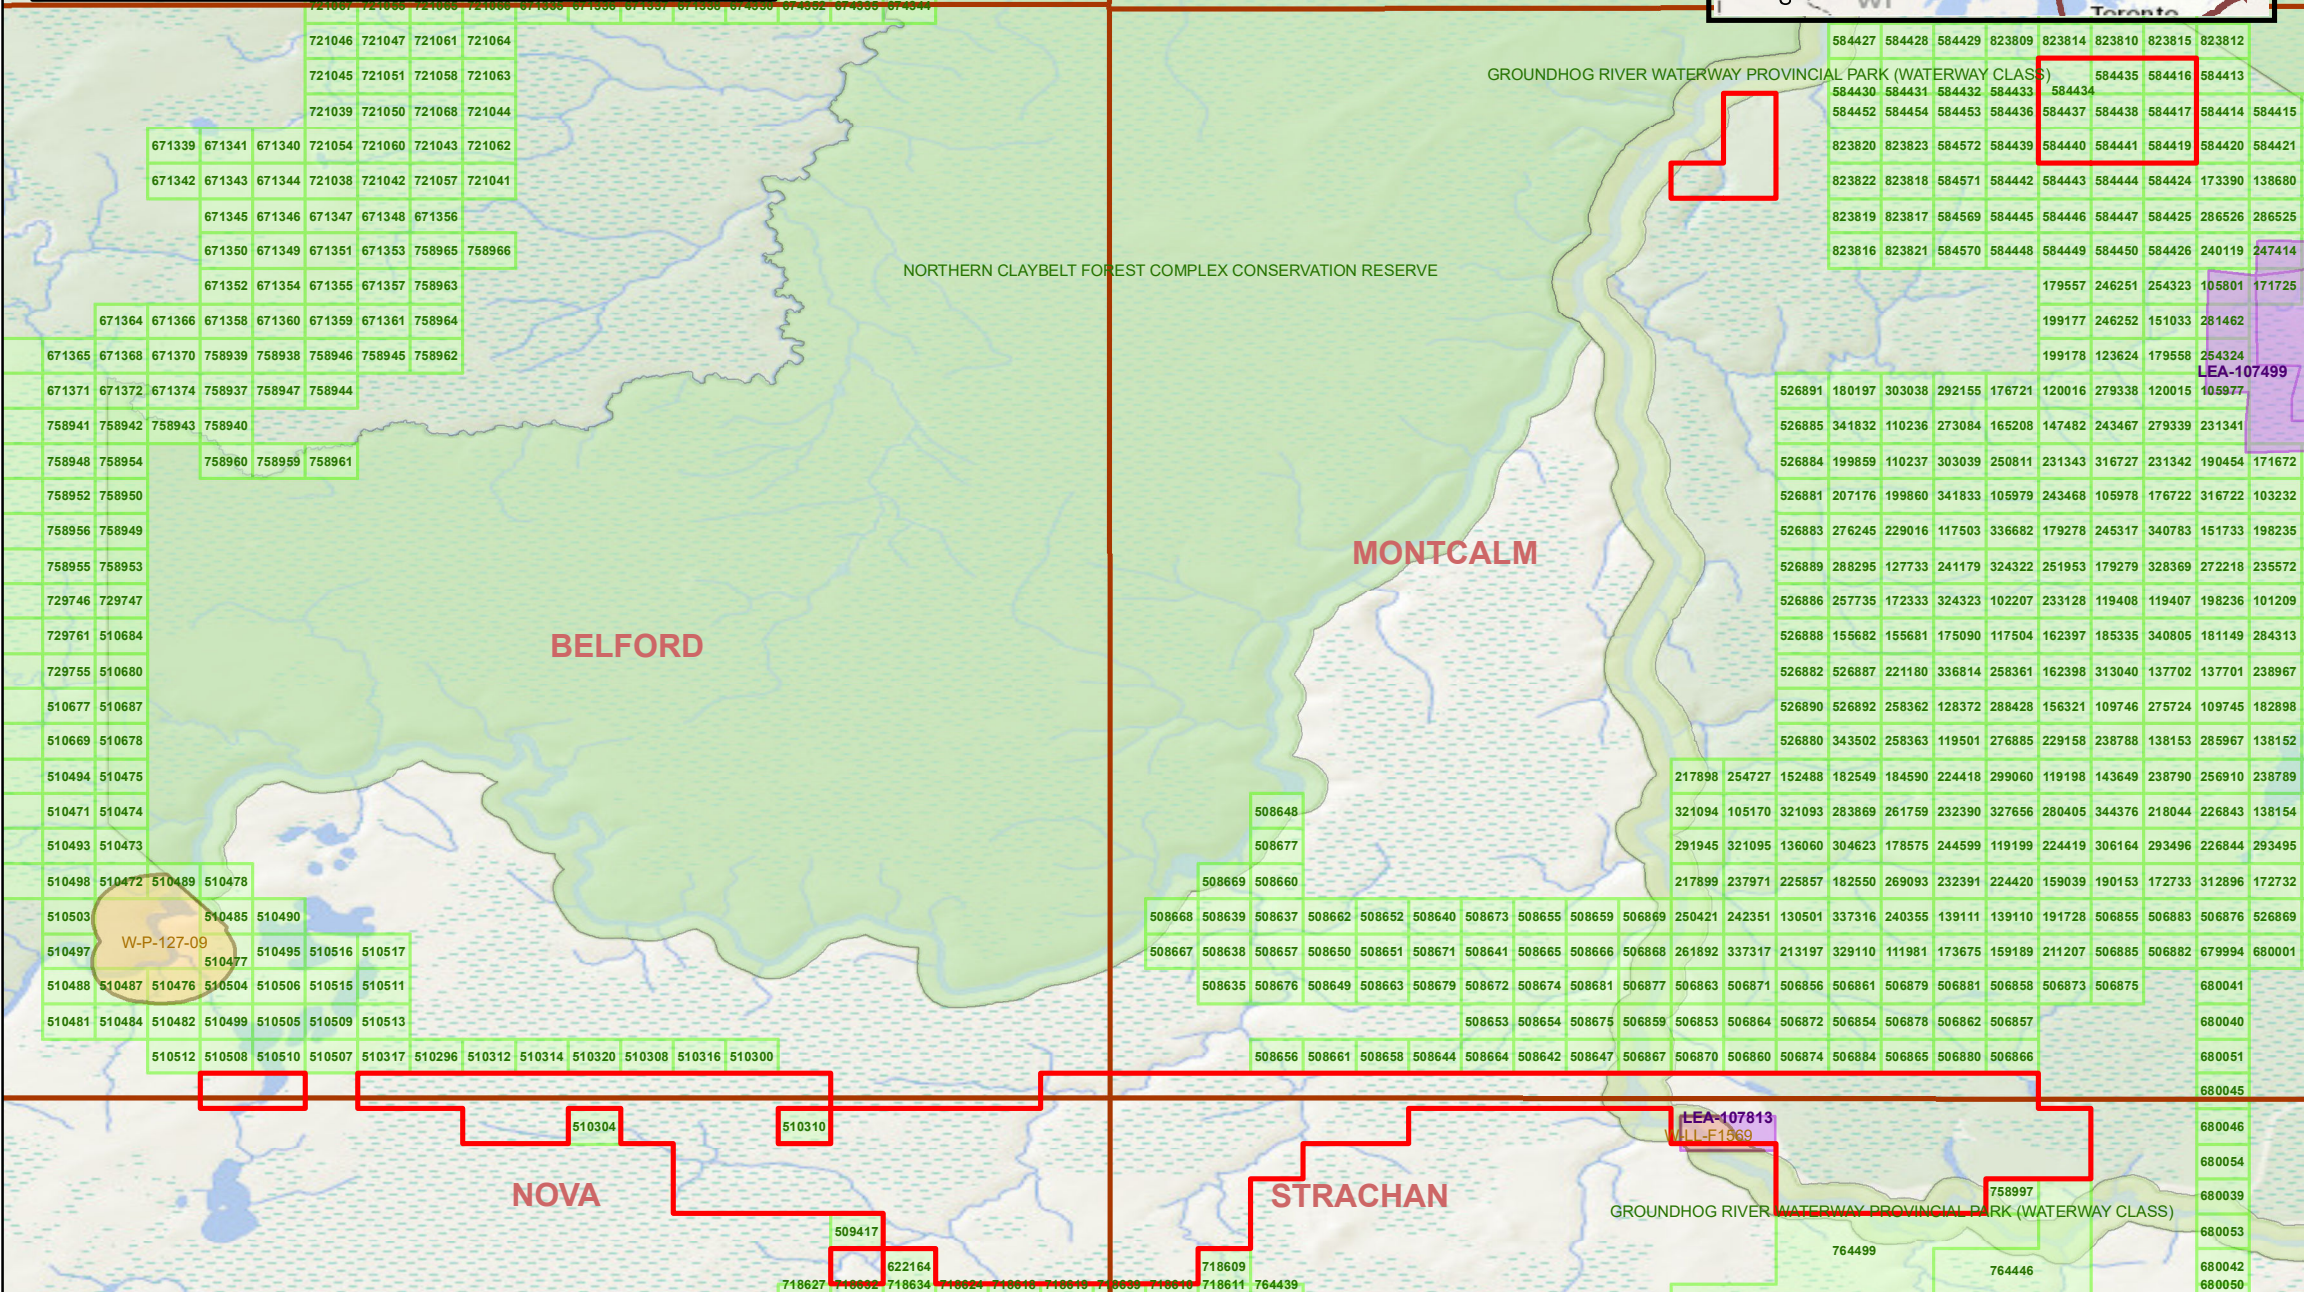

ORDER

SECTION 35, THE MINING ACT, R.S.O. 1990

ORDER NO. W-P-107/23

The SURFACE RIGHTS and MINING RIGHTS of the area outlined in red on the attached sketch, situated in the Townships of Belford, Montcalm, Nova and Strachan, Porcupine Mining Division, containing 2414.09 hectares more or less, are hereby WITHDRAWN from prospecting, mining claim registration, sale and lease.

Any alienated lands lying within the limits of these withdrawn areas that revert to the Crown subsequent to the date of this Order will automatically be considered to be withdrawn as part of this Order.

This order comes into effect upon signing.

Date: June 22, 2023

*James Schweyer*

James Schweyer, Provincial Mining Recorder  
Mining Lands Section  
Mines and Minerals Division

Time: 11:49 am

Copies:

Senior Manager, Mining Lands Section, MINES, Sudbury  
Provincial Mining Recorder, MINES, Sudbury  
Provincial Lands Specialist – CLR

**W-P-107/23**  
**Belford, Montcalm, Nova**  
**and Strachan Townships**  
**Porcupine Mining Division**

1:100,000

**Ontario**

© King's Printer for Ontario, 2023

671280	671290	
671292	671293	
671297		
671295		
674357	674358	674363
674332	674336	674341
674331	674354	674333
674334	674349	674328
674327	674353	674345