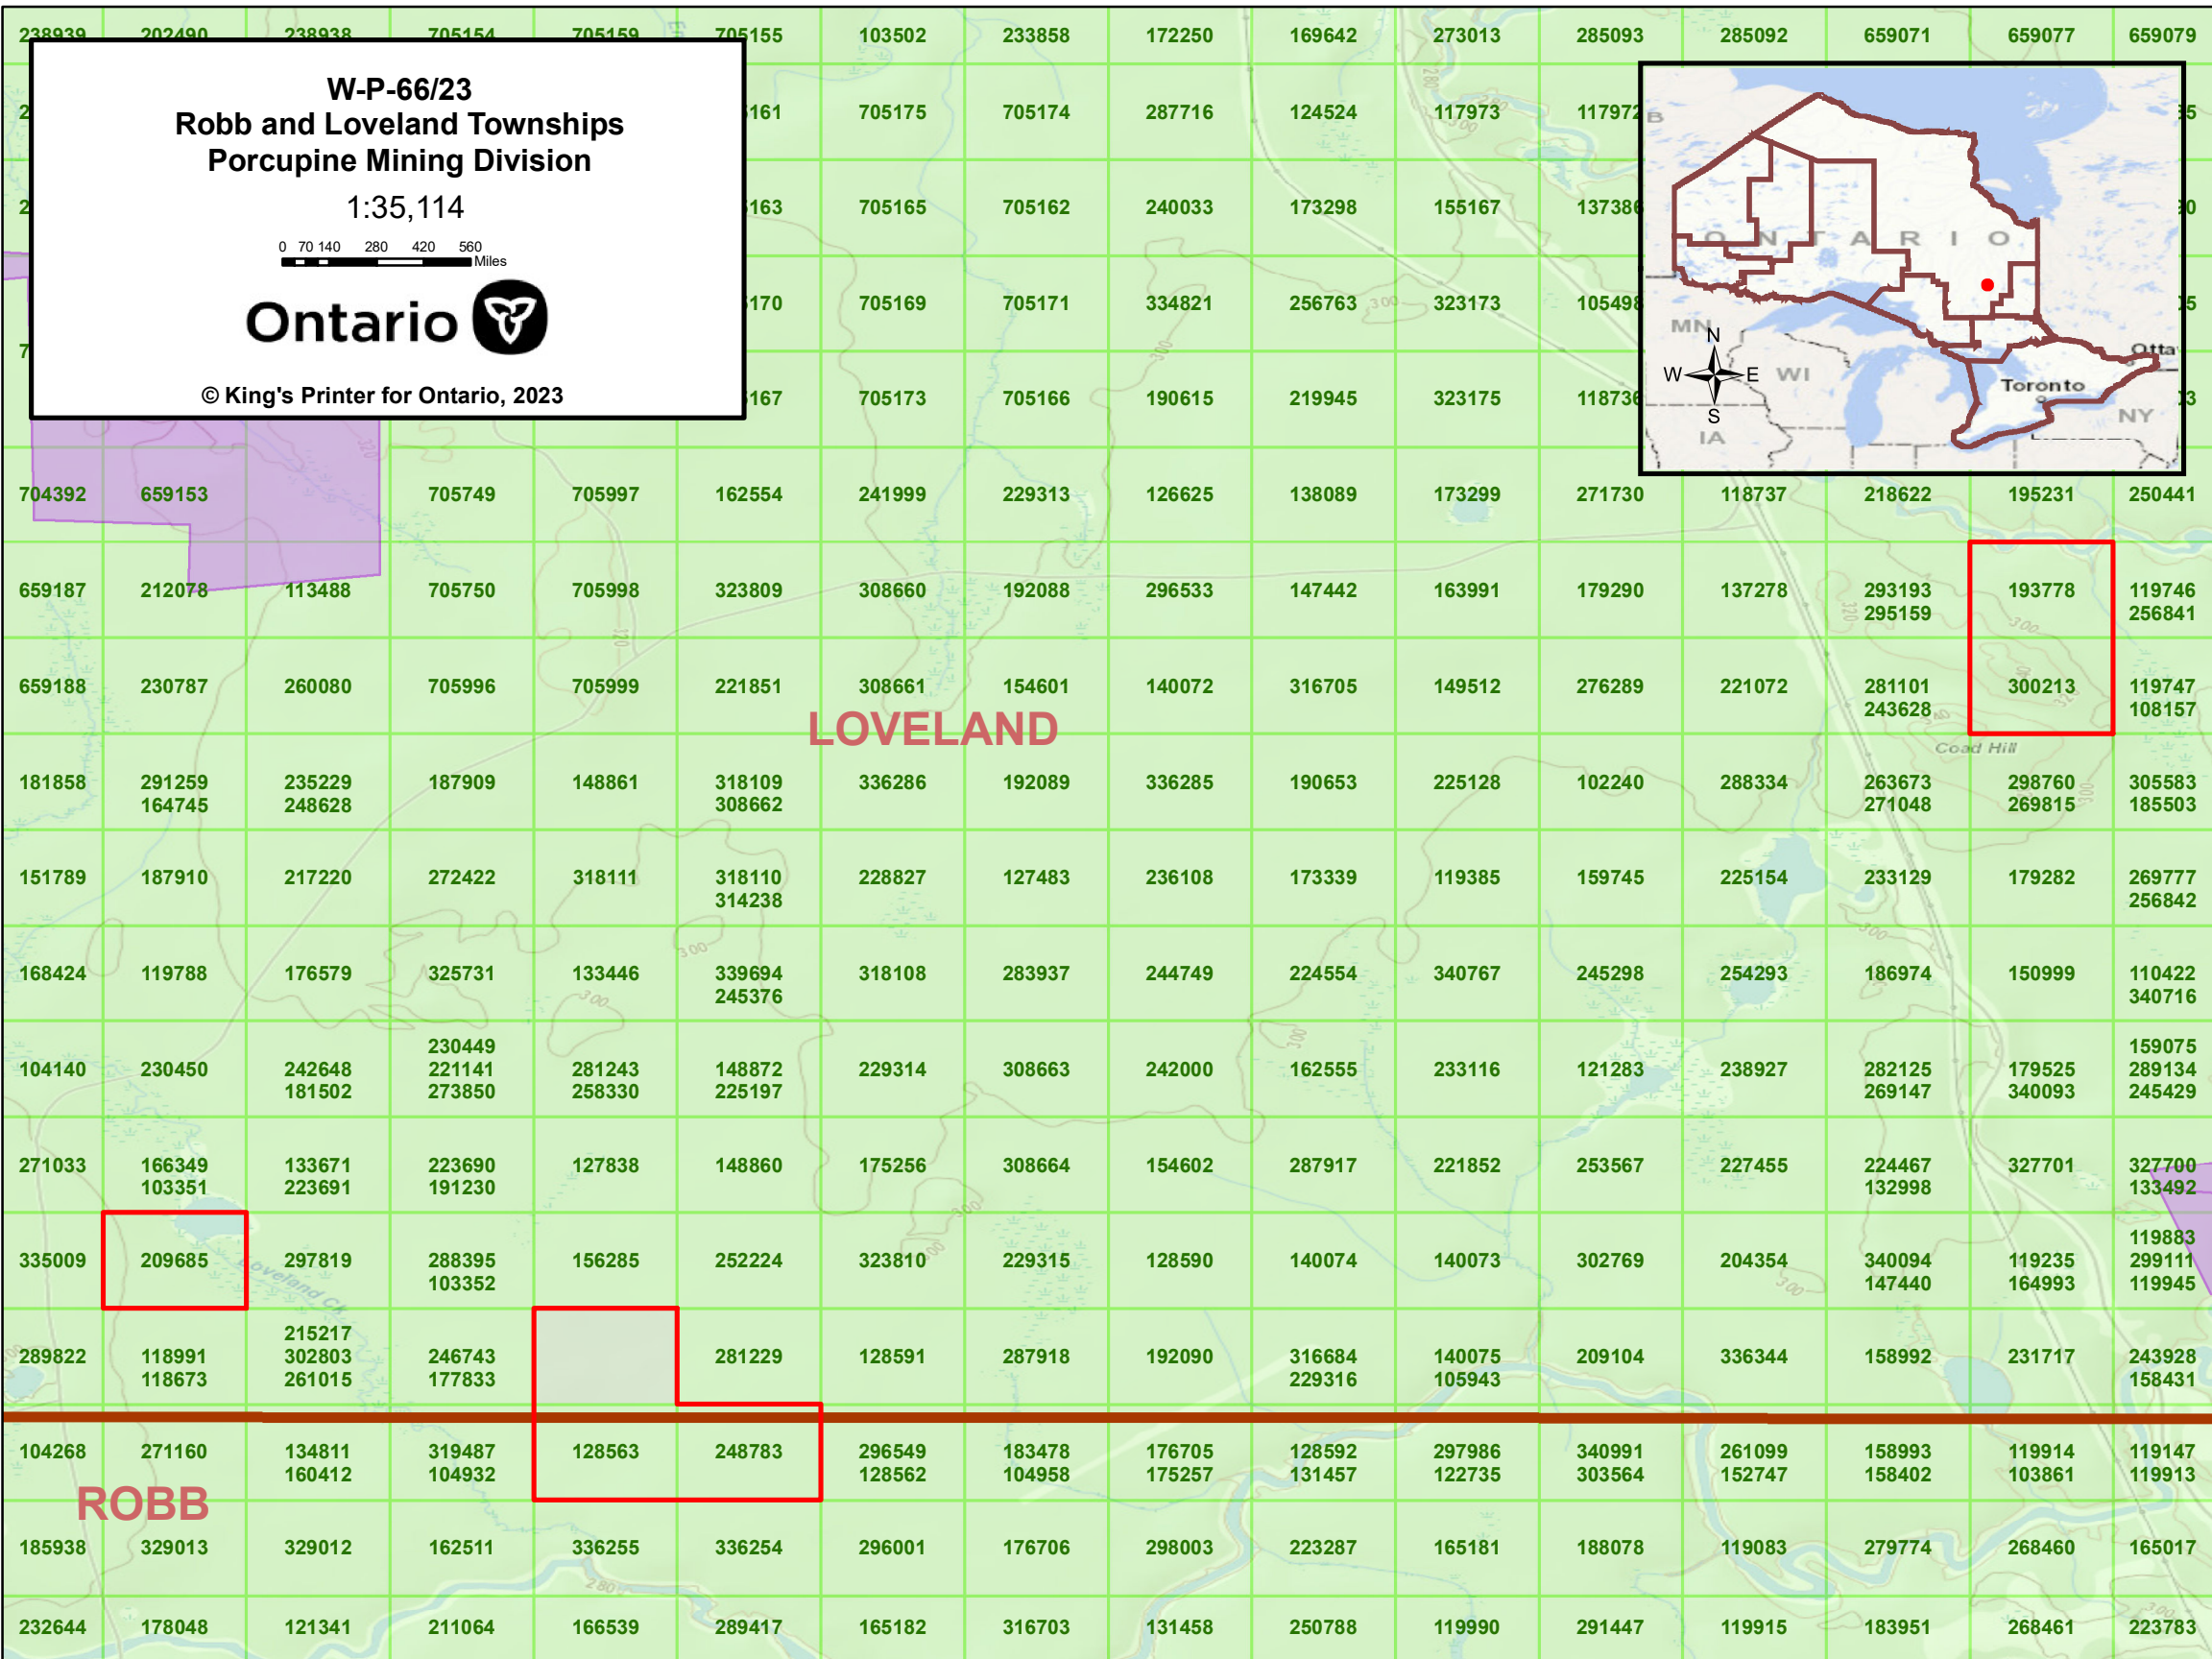

W-P-66/23
Robb and Loveland Townships
Porcupine Mining Division
1:35,114

Ontario

© King's Printer for Ontario, 2023

LOVELAND

ROBB

704392	659153		705749	705997	162554	241999	229313	126625	138089	173299	271730	118737	218622	195231	250441
659187	212078	113488	705750	705998	323809	308660	192088	296533	147442	163991	179290	137278	293193 295159	193778	119746 256841
659188	230787	260080	705996	705999	221851	308661	154601	140072	316705	149512	276289	221072	281101 243628	300213	119747 108157
181858	291259 164745	235229 248628	187909	148861	318109 308662	336286	192089	336285	190653	225128	102240	288334	263673 271048	298760 269815	305583 185503
151789	187910	217220	272422	318111	318110 314238	228827	127483	236108	173339	119385	159745	225154	233129	179282	269777 256842
168424	119788	176579	325731	133446	339694 245376	318108	283937	244749	224554	340767	245298	254293	186974	150999	110422 340716
104140	230450	242648 181502	230449 221141 273850	281243 258330	148872 225197	229314	308663	242000	162555	233116	121283	238927	282125 269147	179525 340093	289134 245429
271033	166349 103351	133671 223691	223690 191230	127838	148860	175256	308664	154602	287917	221852	253567	227455	224467 132998	327701	327700 133492
335009	209685	297819	288395 103352	156285	252224	323810	229315	128590	140074	140073	302769	204354	340094 147440	119235 164993	119883 299111 119945
289822	118991 118673	215217 302803 261015	246743 177833		281229	128591	287918	192090	316684 229316	140075 105943	209104	336344	158992	231717	243928 158431
104268	271160	134811 160412	319487 104932	128563	248783	296549 128562	183478 104958	176705 175257	128592 131457	297986 122735	340991 303564	261099 152747	158993 158402	119914 103861	119147 119913
185938	329013	329012	162511	336255	336254	296001	176706	298003	223287	165181	188078	119083	279774	268460	165017
232644	178048	121341	211064	166539	289417	165182	316703	131458	250788	119990	291447	119915	183951	268461	223783