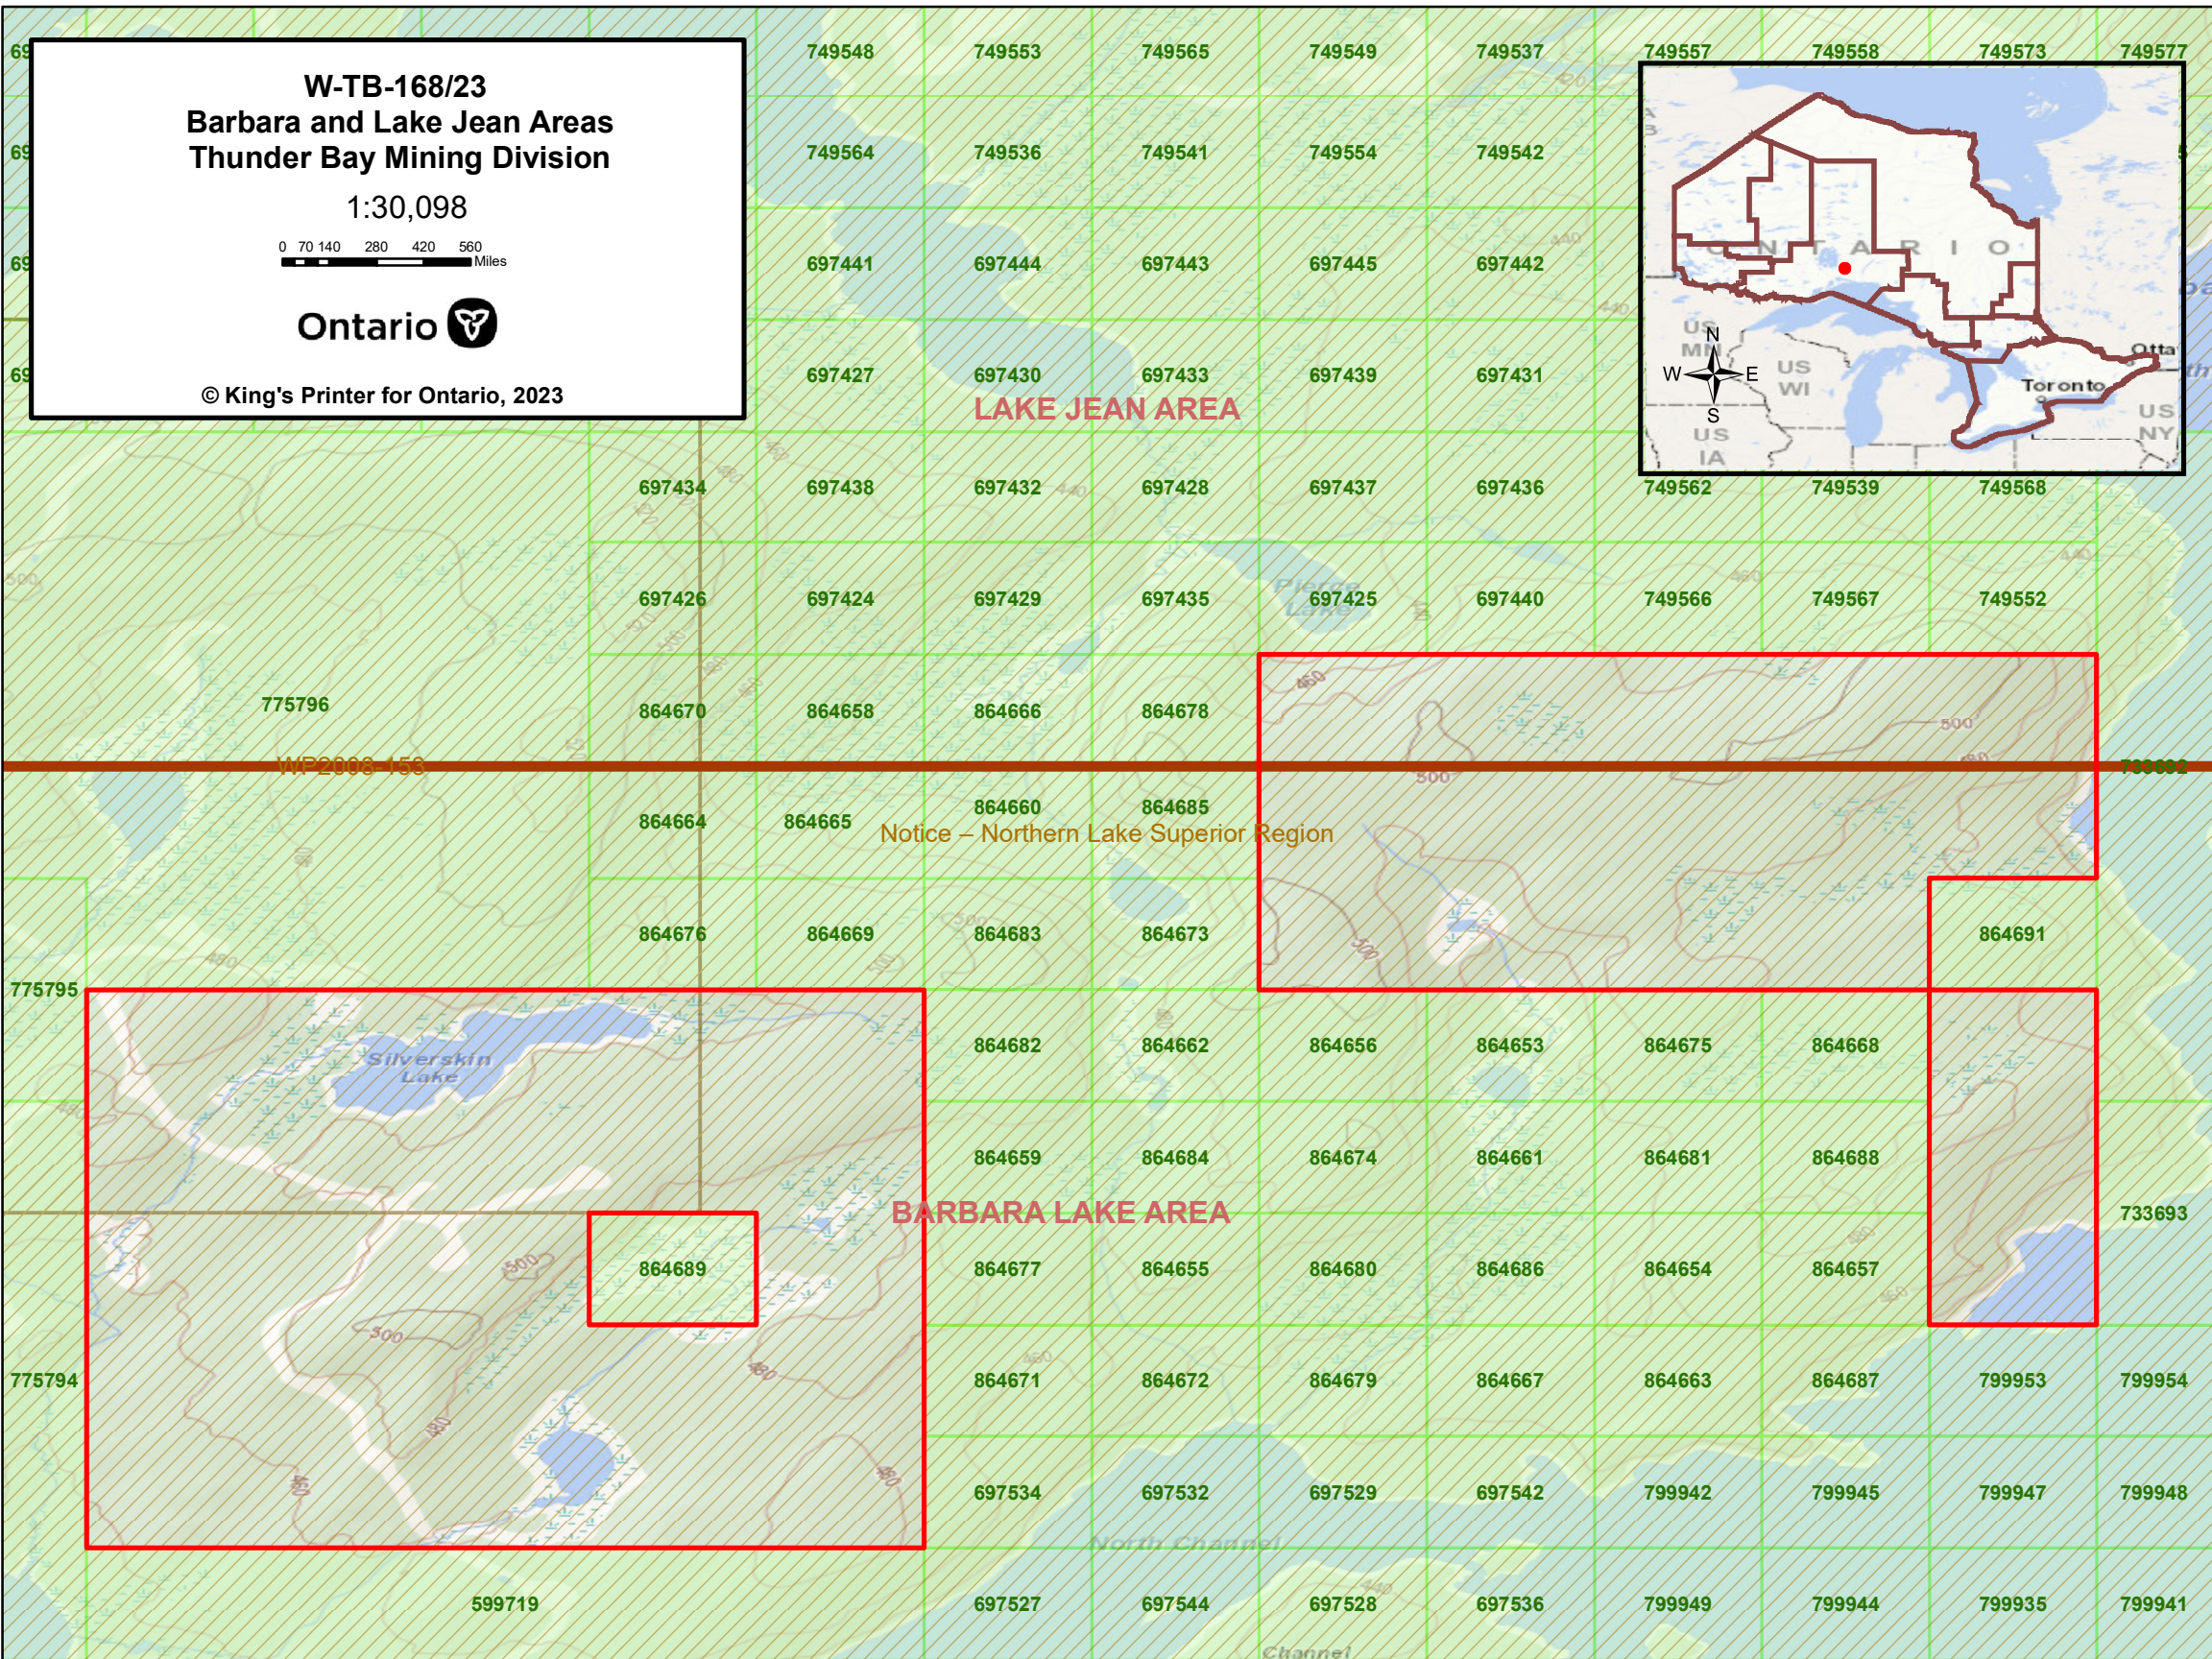

ORDER

SECTION 35, THE MINING ACT, R.S.O. 1990

ORDER NO. W-TB-168/23

The SURFACE RIGHTS and MINING RIGHTS of the area outlined in red on the attached sketch, situated in the Barbara Lake and Lake Jean Areas, Thunder Bay Mining Division, containing 862.57 hectares more or less, are hereby WITHDRAWN from prospecting, mining claim registration, sale and lease.

Any alienated lands lying within the limits of these withdrawn areas that revert to the Crown subsequent to the date of this Order will automatically be considered to be withdrawn as part of this Order.

This order comes into effect upon signing.

Date: October 23, 2023

*James Schweyer*

James Schweyer, Provincial Mining Recorder  
Mining Lands Section  
Mines and Minerals Division

Time: 1:30 pm

Copies:

Senior Manager, Mining Lands Section, MINES, Sudbury  
Provincial Mining Recorder, MINES, Sudbury  
Provincial Lands Specialist – CLR

**W-TB-168/23**  
**Barbara and Lake Jean Areas**  
**Thunder Bay Mining Division**

1:30,098

**Ontario**

© King's Printer for Ontario, 2023

**LAKE JEAN AREA**

Notice - Northern Lake Superior Region

**BARBARA LAKE AREA**