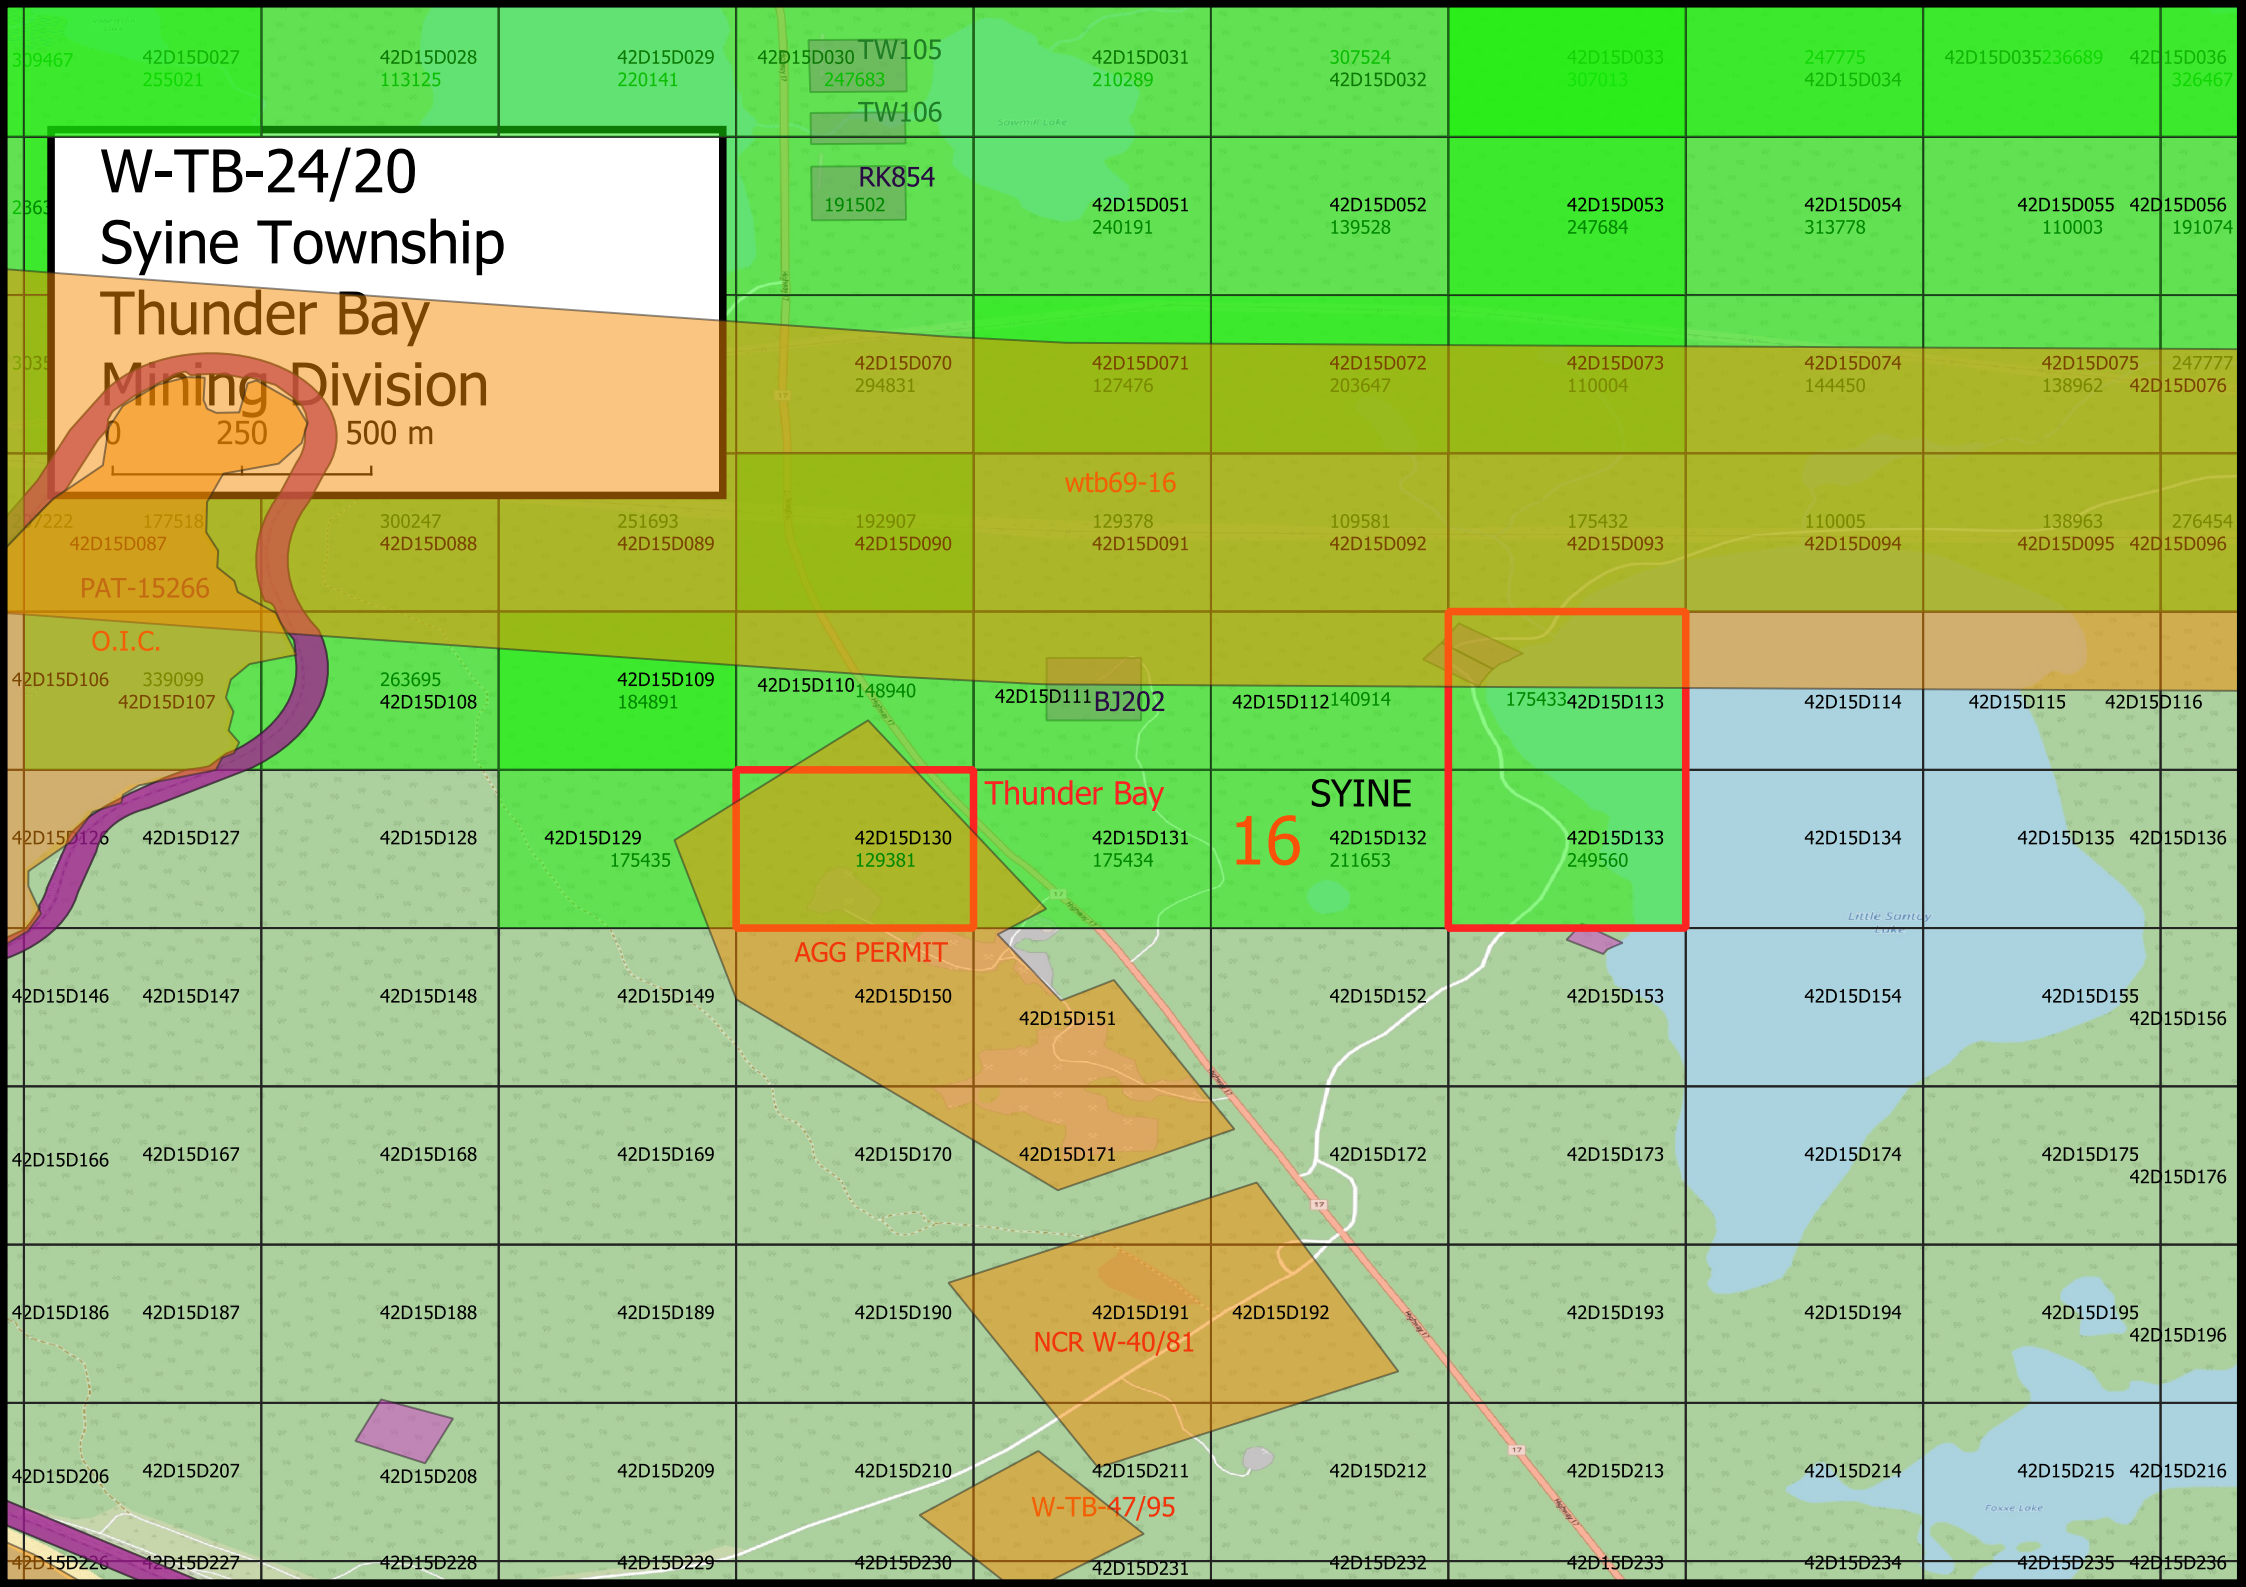

ORDER

SECTION 35, THE MINING ACT, R.S.O. 1990

ORDER NO. W-TB-24/20

The SURFACE RIGHTS and MINING RIGHTS of the areas outlined in red on the attached sketch, situated in the Township of Syine, Thunder Bay Mining Division, containing 63.82 hectares more or less, are hereby WITHDRAWN from prospecting, mining claim registration, sale or lease.

Any alienated lands lying within the limits of this withdrawn area that revert to the Crown subsequent to the date of this Order will automatically be considered withdrawn as part of this Order.

This order comes into effect upon signing.

Date: March 31, 2020

Time: 9:08 am

Originally signed by Robert Cormier

Robert Cormier, A/Provincial Mining Recorder
Mining Lands Section
Mines and Minerals Division

Copies:

Senior Manager, Mining Lands Section, ENDM, Sudbury
Provincial Mining Recorder, ENDM, Sudbury
Provincial Lands Specialist – CLR

W-TB-24/20
Syine Township
Thunder Bay
Mining Division

0 250 500 m

Thunder Bay
SYINE
16

AGG PERMIT

NCR W-40/81

W-TB-47/95

TW105
247683
TW106
RK854
191502

PAT-15266