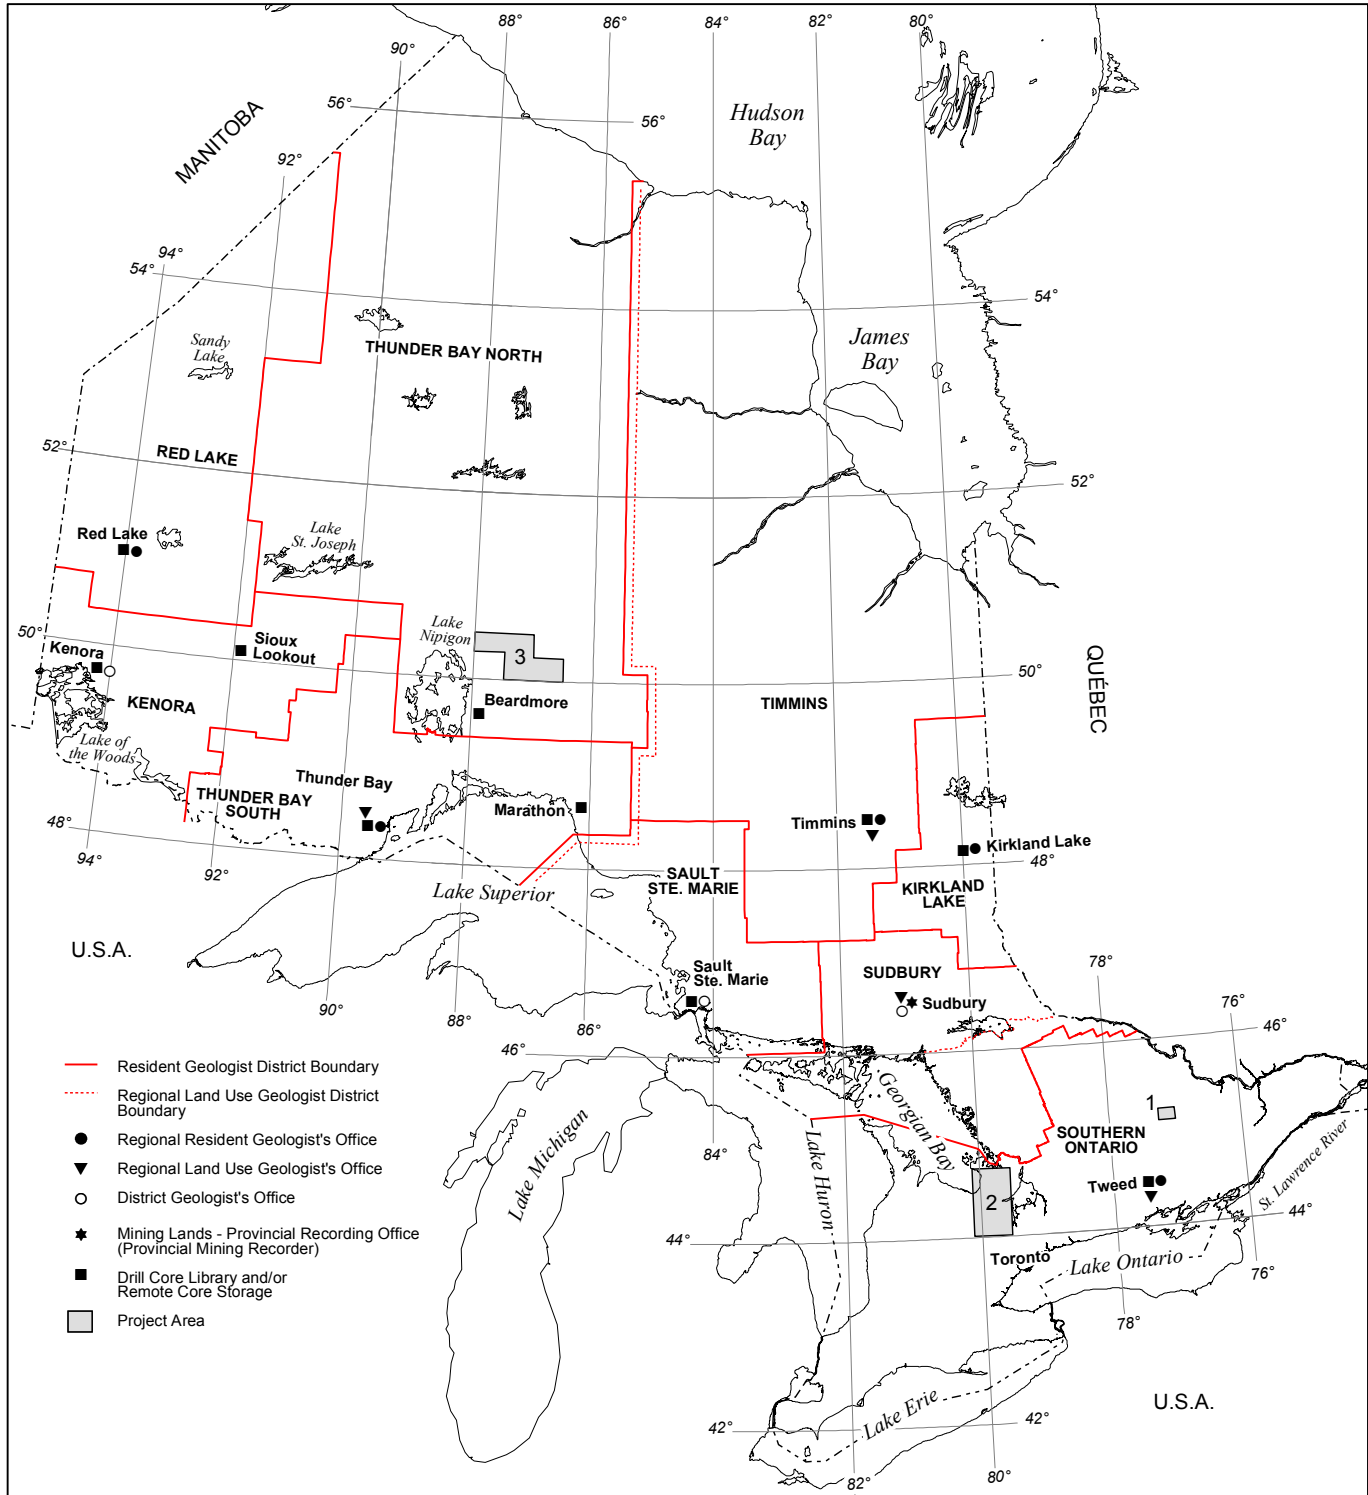

# Ontario

- Resident Geologist District Boundary
- - - Regional Land Use Geologist District Boundary
- Regional Resident Geologist's Office
- ▼ Regional Land Use Geologist's Office
- District Geologist's Office
- ★ Mining Lands - Provincial Recording Office (Provincial Mining Recorder)
- Drill Core Library and/or Remote Core Storage
- Project Area

1. P.3807, MRD 356
2. OFR 6347
3. MRD 364