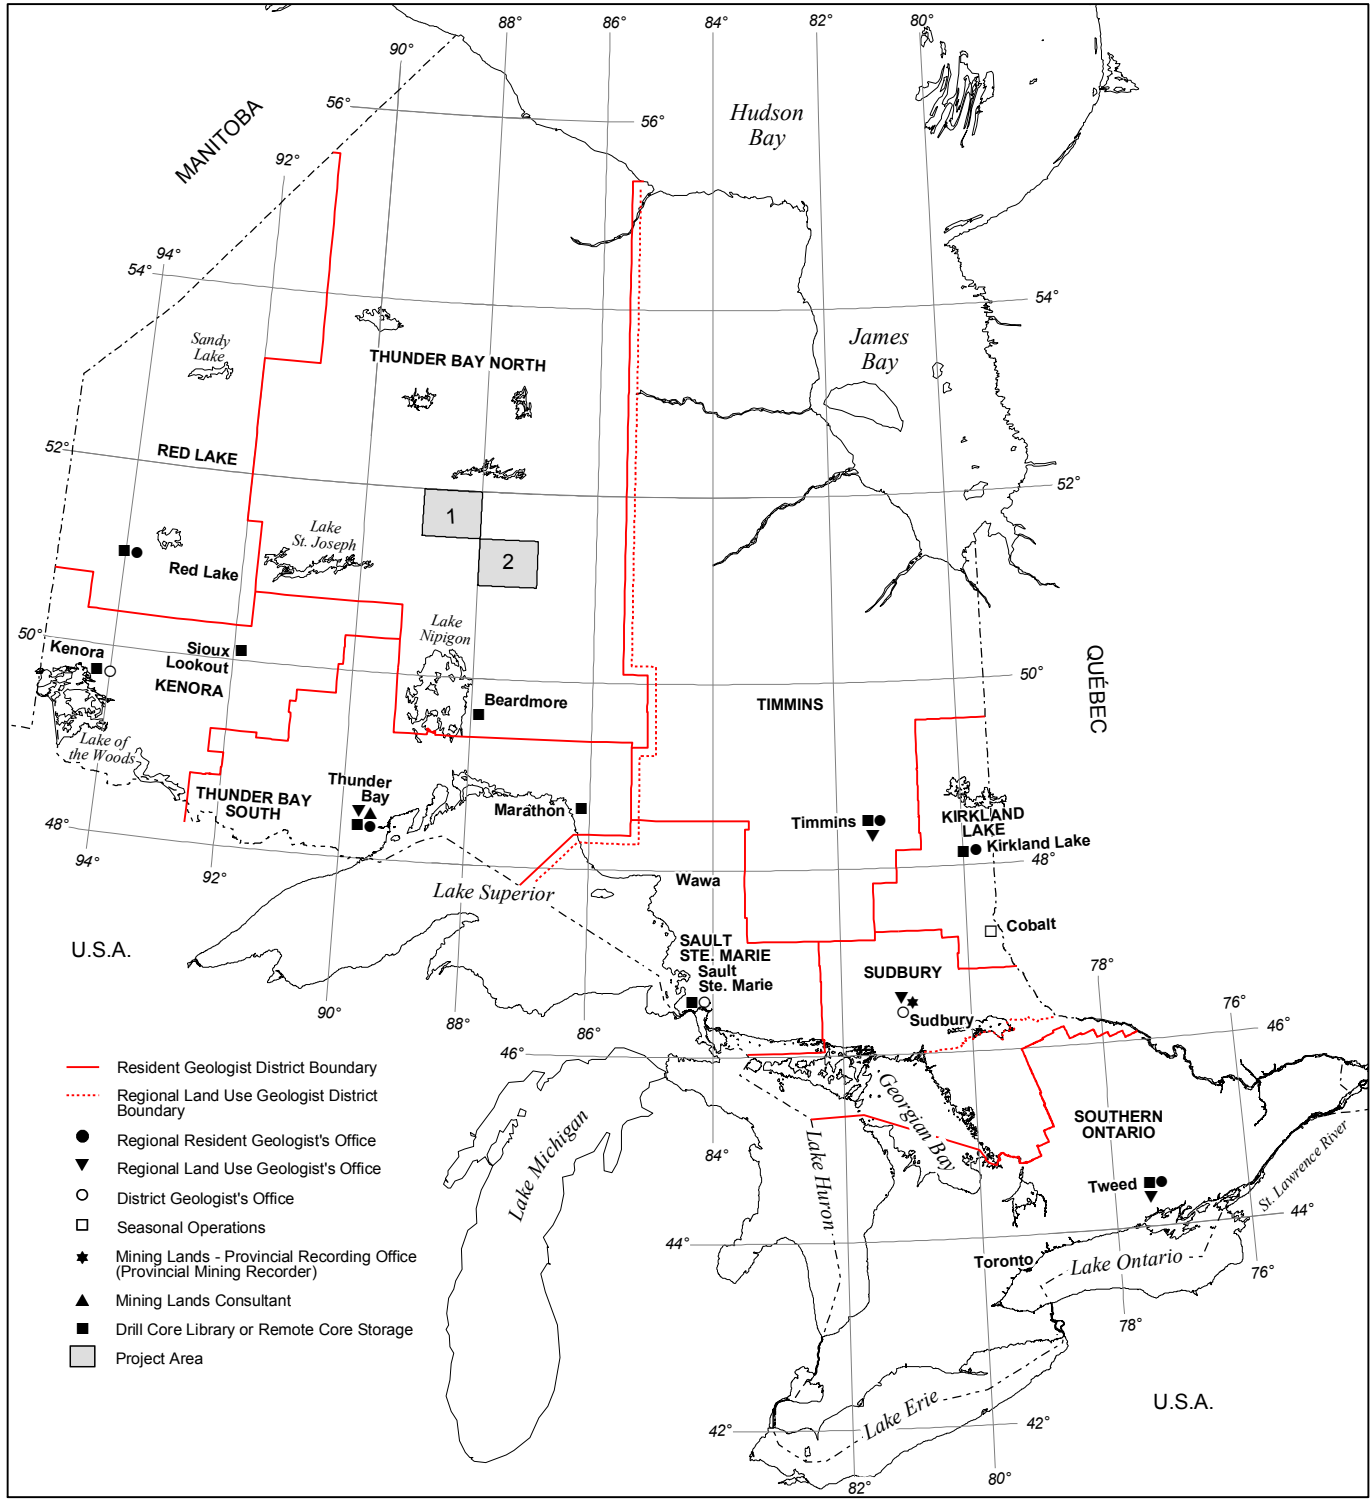

Ontario

1. Map P.3722

2. Map P.3735

- Resident Geologist District Boundary
- ⋯ Regional Land Use Geologist District Boundary
- Regional Resident Geologist's Office
- ▼ Regional Land Use Geologist's Office
- District Geologist's Office
- Seasonal Operations
- ★ Mining Lands - Provincial Recording Office (Provincial Mining Recorder)
- ▲ Mining Lands Consultant
- Drill Core Library or Remote Core Storage
- ▭ Project Area