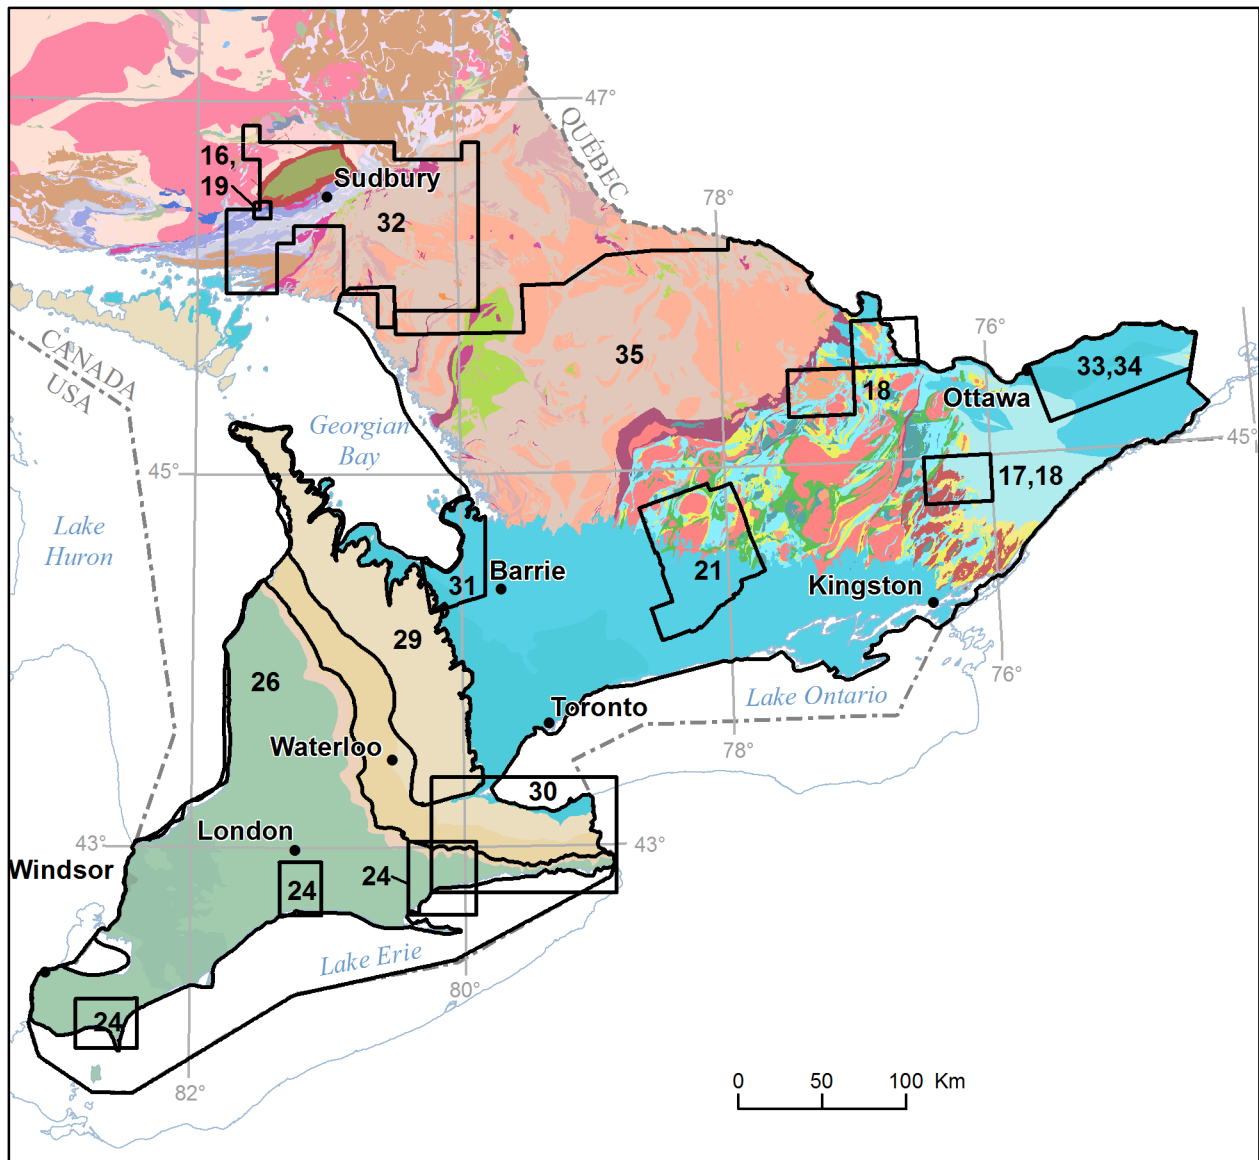

Location of the Earth Resources and Geoscience Mapping Section projects in northern Ontario and the Far North of Ontario as described in *Summary of Field Work and Other Activities, 2016*. Numbers correspond to article numbers.

Location of the Earth Resources and Geoscience Mapping Section projects in southern and eastern Ontario as described in *Summary of Field Work and Other Activities, 2016*. Numbers correspond to article numbers.